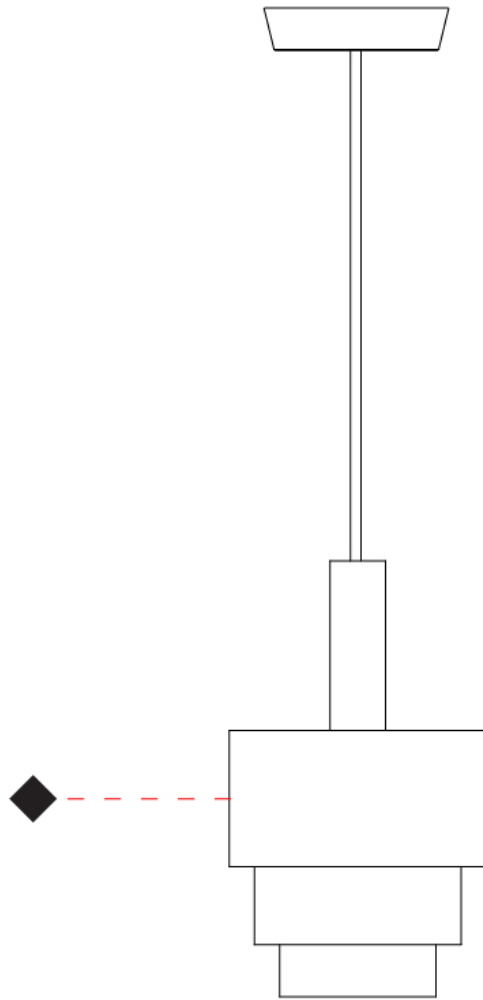

REFLECTIONS SUSPENSION

D51048-

PROJECT

TYPE

SPECIFIER

QUANTITY

DATE