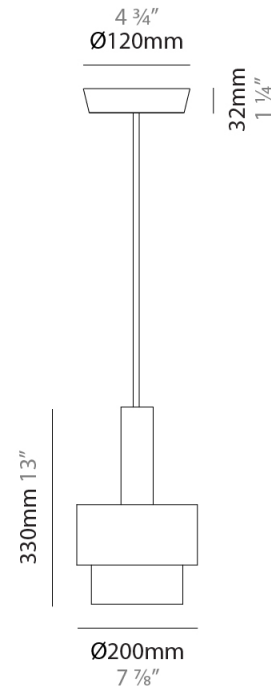

REFLECTIONS SUSPENSION

D51046-

base number   Finish
Options

1. To build a product code in our configurator select the specify button on the base model # product page
2. To build a manual product code on this datasheet choose from the options listed below in blue font and add the suffix to the base model #

GENERAL

Series: Reflections
Brand: Fambuena
Division: Design
Mounting Type: Suspension
Mounting Location: Ceiling
Subcategory: Pendant

PHYSICAL

Shape: Abstract
Diameter (mm): 200
Diameter (in): 7 7/8
Height (mm): 330
Height (in): 13
Light Distribution: Direct
Fixture Finish: [BRA](#) / [PWT](#) / [WHI](#)
Fixture Material: Brass and Natural Ash Wood
Cable Details: Cable length 2000mm / 79"

ELECTRICAL

Lamp Type: LED
Total Output Wattage (W): 17
Dimming: Non-Dimmable
Driver Included: Yes
Driver Location: Integrated
Driver Type: Constant Current - 120Vac
Driver Class: Class 2
Input Voltage (V): 120 - 277
Constant Current (MA): 500
Upon Request: 0-10Vdc dimming / Phase dimming / Non-dimming
120/277Vac

LED

Number of LEDs: 1
Color Temperature (°K): 2700
Nominal Lumen (lm): 1550
CRI: >80 CRI
Lamp Life (hrs): 50000

OPTICAL

RATINGS AND CERTIFICATIONS

Certified By: Certified for North American Standards
IP rating: IP20

PROJECT
TYPE
SPECIFIER
QUANTITY
DATE