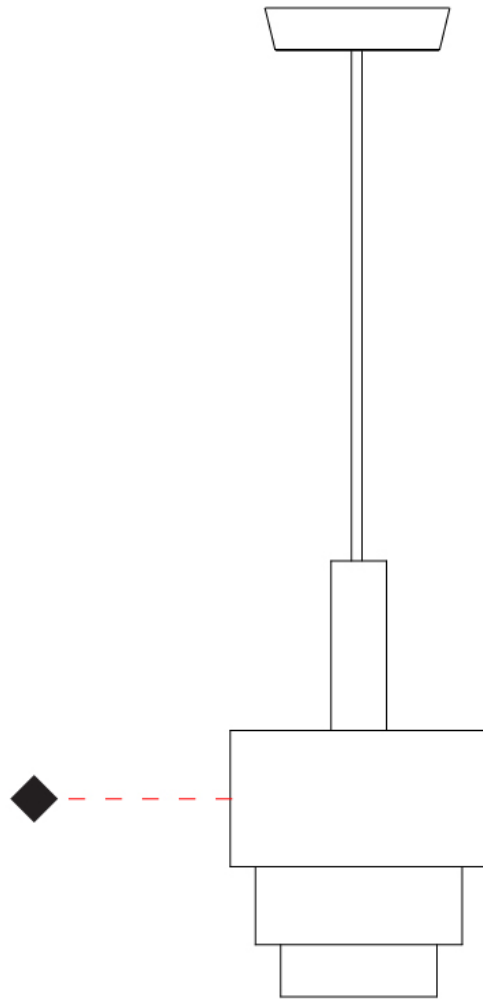

REFLECTIONS SUSPENSION

D51048-

PROJECT

TYPE

SPECIFIER

QUANTITY

DATE

D