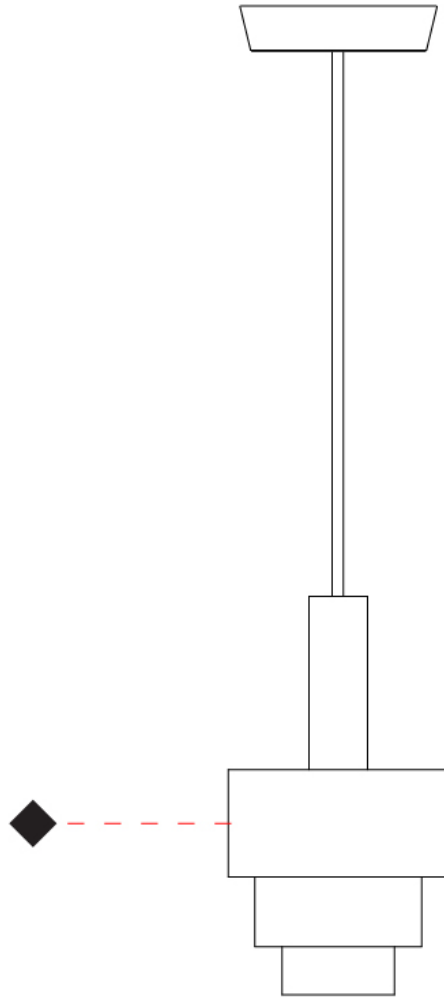

REFLECTIONS SUSPENSION

D51047-

PROJECT

TYPE

SPECIFIER

QUANTITY

DATE

D