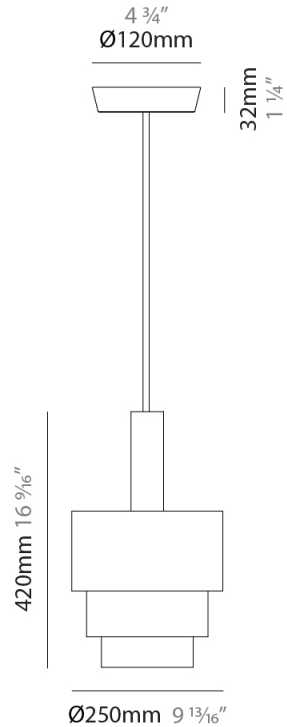

REFLECTIONS SUSPENSION

D51048-

base number   Finish
Options

1. To build a product code in our configurator select the specify button on the base model # product page
2. To build a manual product code on this datasheet choose from the options listed below in blue font and add the suffix to the base model #

GENERAL

Series: Reflections
Partner: Fambuena
Division: Design
Installation: Suspension
Product Type: Pendant
Mounting Location: Ceiling

PHYSICAL

Shape: Abstract
Diameter (mm): 250
Diameter (in): 9 ¹³/₁₆
Height (mm): 420
Height (in): 16 ⁹/₁₆
Fixture Finish: [BRA](#) / [PWT](#) / [WHI](#)
Fixture Material: Brass and Natural Ash Wood
Primary Material: Wood
Cable Details: Cable length 2000mm / 79"

ELECTRICAL

Lamp Type: LED
Total Output Wattage (W): 17
Dimming: Non-Dimmable
Driver Included: Yes
Driver Location: Integrated
Driver Type: Constant Current - 120Vac
Driver Class: Class 2
Input Voltage (V): 120 - 277
Constant Current (mA): 500
Upon Request: 0-10Vdc dimming / Phase dimming 120Vac / Non-dimming 120/277Vac

LED

Color Temperature (°K): 2700
Nominal Lumen (lm): 1550
CRI: >80 CRI
Lamp Life (hrs): 50000

OPTICAL

RATINGS AND CERTIFICATIONS

Certified By: Certified for North American Standards
IP rating: IP20

PROJECT	_____
TYPE	_____
SPECIFIER	_____
QUANTITY	_____
DATE	_____