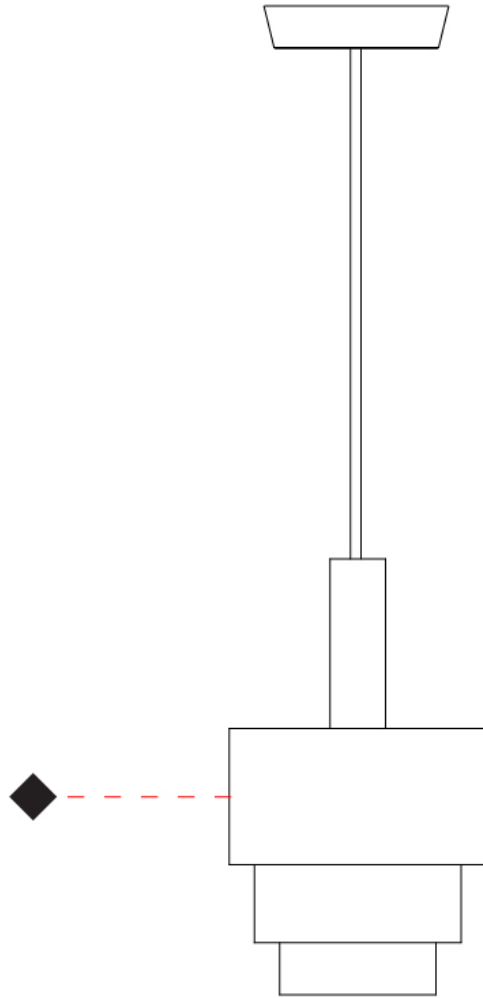

REFLECTIONS SUSPENSION

D51048-

PROJECT

TYPE

SPECIFIER

QUANTITY

DATE

D