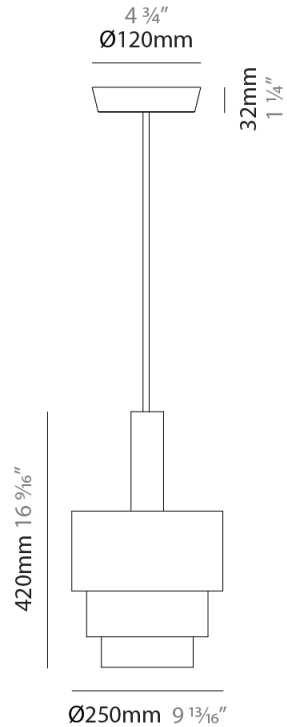

PROJECT	_____
TYPE	_____
SPECIFIER	_____
QUANTITY	_____
DATE	_____

REFLECTIONS SUSPENSION

D51048-

base number   Finish
Options

1. To build a product code in our configurator select the specify button on the base model # product page
2. To build a manual product code on this datasheet choose from the options listed below in blue font and add the suffix to the base model #

GENERAL

Series: Reflections
Brand: Fambuena
Division: Design
Mounting Type: Suspension
Mounting Location: Ceiling
Subcategory: Pendant

PHYSICAL

Shape: Abstract
Diameter (mm): 250
Diameter (in): 9 ¹³/₁₆
Height (mm): 420
Height (in): 16 ⁹/₁₆
Light Distribution: Direct
Fixture Finish: [BRA](#) / [PWT](#) / [WHI](#)
Fixture Material: Brass and Natural Ash Wood
Cable Details: Cable length 2000mm / 79"

ELECTRICAL

Lamp Type: LED
Total Output Wattage (W): 17
Dimming: Non-Dimmable
Driver Included: Yes
Driver Location: Integrated
Driver Type: Constant Current - 120Vac
Driver Class: Class 2
Input Voltage (V): 120 - 277
Constant Current (MA): 500
Upon Request: 0-10Vdc dimming / Phase dimming 120Vac / Non-dimming 120/277Vac

LED

Color Temperature (°K): 2700
Nominal Lumen (lm): 1550
CRI: >80 CRI
Lamp Life (hrs): 50000

OPTICAL

RATINGS AND CERTIFICATIONS

Certified By: Certified for North American Standards
IP rating: IP20