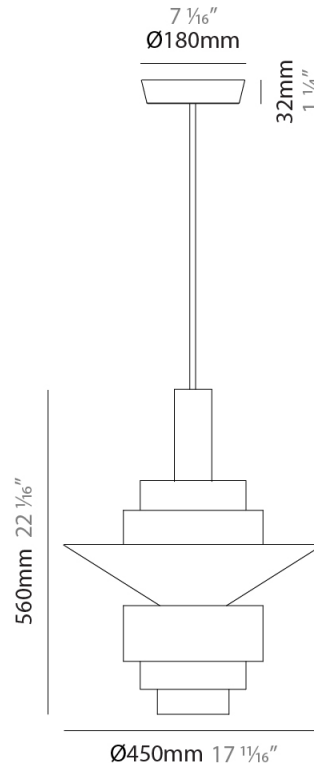

PROJECT	
TYPE	
SPECIFIER	
QUANTITY	
DATE	

REFLECTIONS SUSPENSION

D51050-

base number   Finish
Options

1. To build a product code in our configurator select the specify button on the base model # product page
2. To build a manual product code on this datasheet choose from the options listed below in blue font and add the suffix to the base model #

GENERAL

Series: Reflections
Brand: Fambuena
Division: Design
Mounting Type: Suspension
Mounting Location: Ceiling
Subcategory: Pendant

PHYSICAL

Shape: Abstract
Diameter (mm): 450
Diameter (in): 17 ¹¹/₁₆
Height (mm): 560
Height (in): 22 ¹/₁₆
Light Distribution: Direct
Fixture Finish: [BRA](#) / [PWT](#) / [WHI](#)
Fixture Material: Brass and Natural Ash Wood
Cable Details: Cable length 2000mm / 79

ELECTRICAL

Lamp Type: LED
Total Output Wattage (W): 34
Dimming: Non-Dimmable
Driver Included: Yes
Driver Location: Integrated
Driver Type: Constant Current - 120Vac
Driver Class: Class 2
Input Voltage (V): 120 - 277
Constant Current (MA): 500
Upon Request: 0-10Vdc dimming / Phase dimming 120Vac / Non-dimming 120/277Vac

LED

Number of LEDs: 2
Color Temperature (°K): 2700
Nominal Lumen (lm): 3100
CRI: >80 CRI
Lamp Life (hrs): 50000

OPTICAL

RATINGS AND CERTIFICATIONS

Certified By: Certified for North American Standards
IP rating: IP20