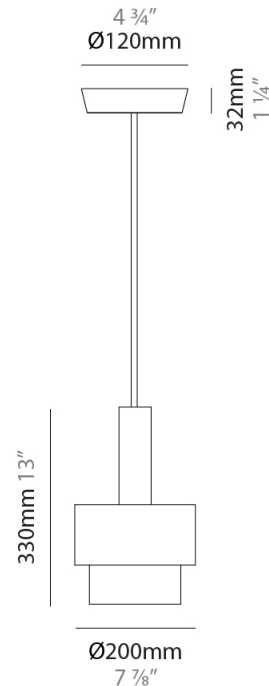

PROJECT	_____
TYPE	_____
SPECIFIER	_____
QUANTITY	_____
DATE	_____

REFLECTIONS SUSPENSION

D51046-

base number   Finish
Options

1. To build a product code in our configurator select the specify button on the base model # product page
2. To build a manual product code on this datasheet choose from the options listed below in blue font and add the suffix to the base model #

GENERAL

Series: Reflections
Partner: Fambuena
Division: Design
Installation: Suspension
Product Type: Pendant
Mounting Location: Ceiling

PHYSICAL

Shape: Abstract
Diameter (mm): 200
Diameter (in): 7 7/8
Height (mm): 330
Height (in): 13
[Fixture Finish: BRA / PWT / WHI](#)
Fixture Material: Brass and Natural Ash Wood
Primary Material: Wood
Cable Details: Cable length 2000mm / 79"

ELECTRICAL

Lamp Type: LED
Total Output Wattage (W): 17
Dimming: Non-Dimmable
Driver Included: Yes
Driver Location: Integrated
Driver Type: Constant Current - 120Vac
Driver Class: Class 2
Input Voltage (V): 120 - 277
Constant Current (MA): 500
Upon Request: 0-10Vdc dimming / Phase dimming / Non-dimming
120/277Vac

LED

Number of LEDs: 1
Color Temperature (°K): 2700
Nominal Lumen (lm): 1550
CRI: >80 CRI
Lamp Life (hrs): 50000

OPTICAL

RATINGS AND CERTIFICATIONS

Certified By: Certified for North American Standards
IP rating: IP20