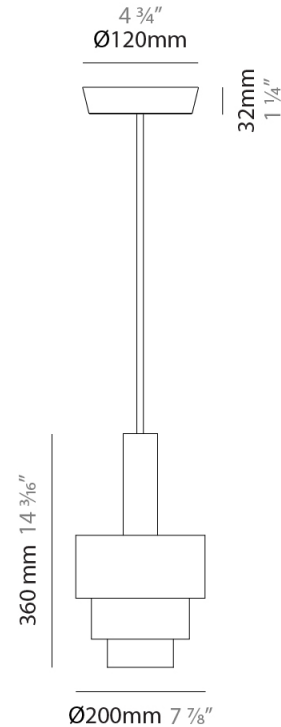

REFLECTIONS SUSPENSION

D51047-

base number   Finish
Options

1. To build a product code in our configurator select the specify button on the base model # product page
2. To build a manual product code on this datasheet choose from the options listed below in blue font and add the suffix to the base model #

GENERAL

Series: Reflections
Brand: Fambuena
Division: Design
Mounting Type: Suspension
Mounting Location: Ceiling
Subcategory: Pendant

PHYSICAL

Shape: Abstract
Diameter (mm): 200
Diameter (in): 7 7/8
Height (mm): 360
Height (in): 14 3/16
Light Distribution: Direct
Fixture Finish: [BRA](#) / [PWT](#) / [WHI](#)
Fixture Material: Brass and Natural Ash Wood
Cable Details: Cable length 2000mm / 79"

ELECTRICAL

Lamp Type: LED
Total Output Wattage (W): 17
Dimming: Non-Dimmable
Driver Included: Yes
Driver Location: Integrated
Driver Type: Constant Current - 120Vac
Driver Class: Class 2
Input Voltage (V): 120 - 277
Constant Current (mA): 500
Upon Request: 0-10Vdc dimming / Phase dimming 120Vac / Non-dimming 120/277Vac

LED

Number of LEDs: 1
Color Temperature (°K): 2700
Nominal Lumen (lm): 1550
CRI: >80 CRI
Lamp Life (hrs): 50000

OPTICAL

RATINGS AND CERTIFICATIONS

Certified By: Certified for North American Standards
IP rating: IP20