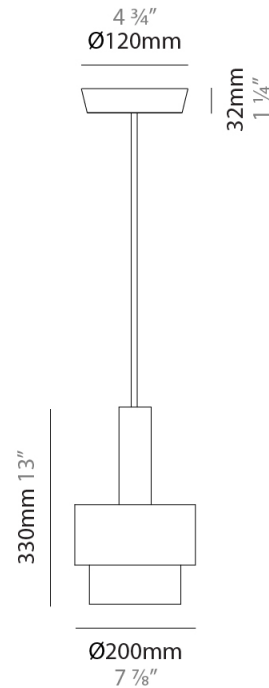

REFLECTIONS SUSPENSION

D51046-

base number   Finish
Options

1. To build a product code in our configurator select the specify button on the base model # product page
2. To build a manual product code on this datasheet choose from the options listed below in blue font and add the suffix to the base model #

GENERAL

Series: Reflections
Brand: Fambuena
Division: Design
Mounting Type: Suspension
Mounting Location: Ceiling
Subcategory: Pendant

PHYSICAL

Shape: Abstract
Diameter (mm): 200
Diameter (in): 7 7/8
Height (mm): 330
Height (in): 13
Light Distribution: Direct
Fixture Finish: [BRA](#) / [PWT](#) / [WHI](#)
Fixture Material: Brass and Natural Ash Wood
Cable Details: Cable length 2000mm / 79"

ELECTRICAL

Lamp Type: LED
Total Output Wattage (W): 17
Dimming: Non-Dimmable
Driver Included: Yes
Driver Location: Integrated
Driver Type: Constant Current - 120Vac
Driver Class: Class 2
Input Voltage (V): 120 - 277
Constant Current (MA): 500
Upon Request: 0-10Vdc dimming / Phase dimming / Non-dimming
120/277Vac

LED

Number of LEDs: 1
Color Temperature (°K): 2700
Nominal Lumen (lm): 1550
CRI: >80 CRI
Lamp Life (hrs): 50000

OPTICAL

RATINGS AND CERTIFICATIONS

Certified By: Certified for North American Standards
IP rating: IP20

PROJECT	_____
TYPE	_____
SPECIFIER	_____
QUANTITY	_____
DATE	_____