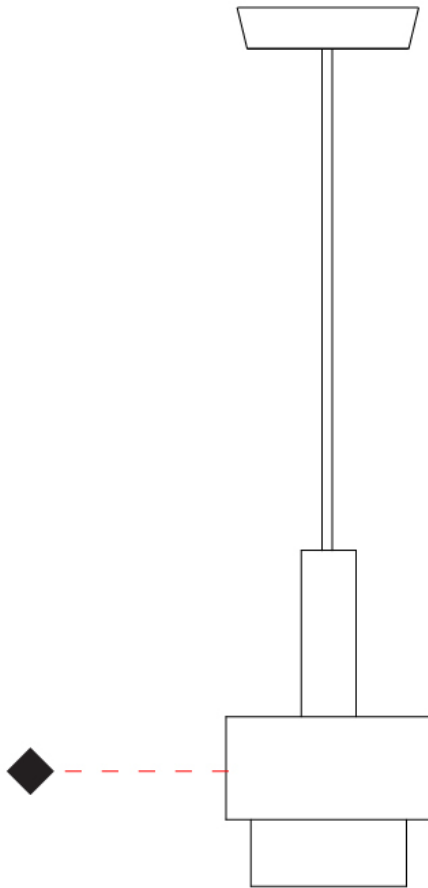

REFLECTIONS SUSPENSION

D51046-

PROJECT	_____
TYPE	_____
SPECIFIER	_____
QUANTITY	_____
DATE	_____

D