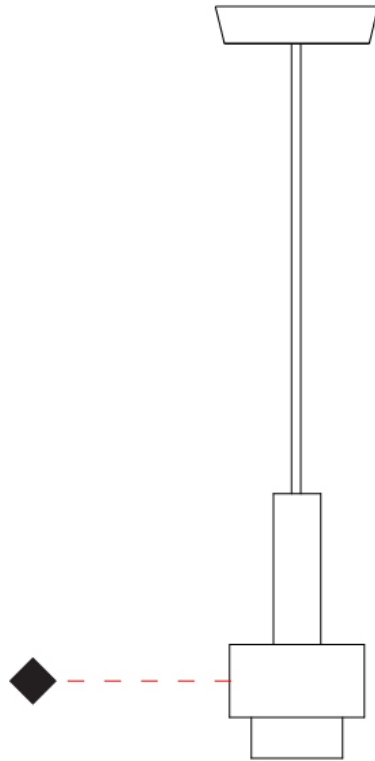

REFLECTIONS SUSPENSION

D51045-

PROJECT

TYPE

SPECIFIER

QUANTITY

DATE