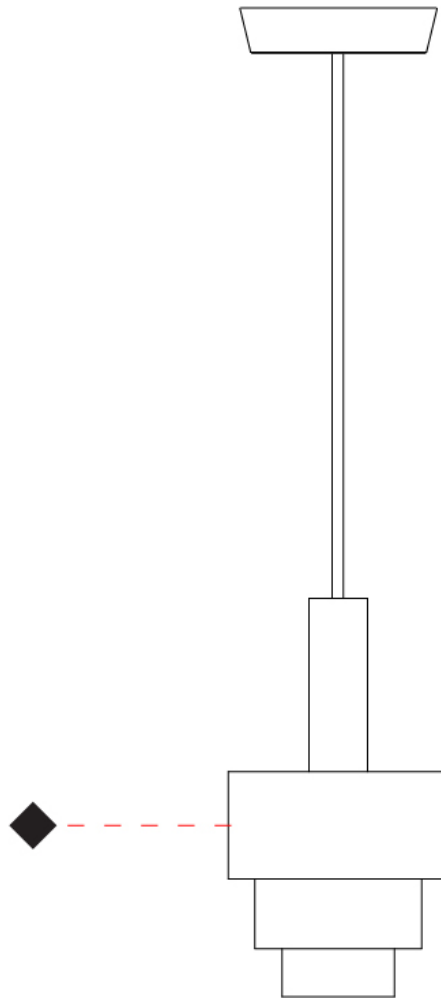

REFLECTIONS SUSPENSION

D51047-

PROJECT	_____
TYPE	_____
SPECIFIER	_____
QUANTITY	_____
DATE	_____

D