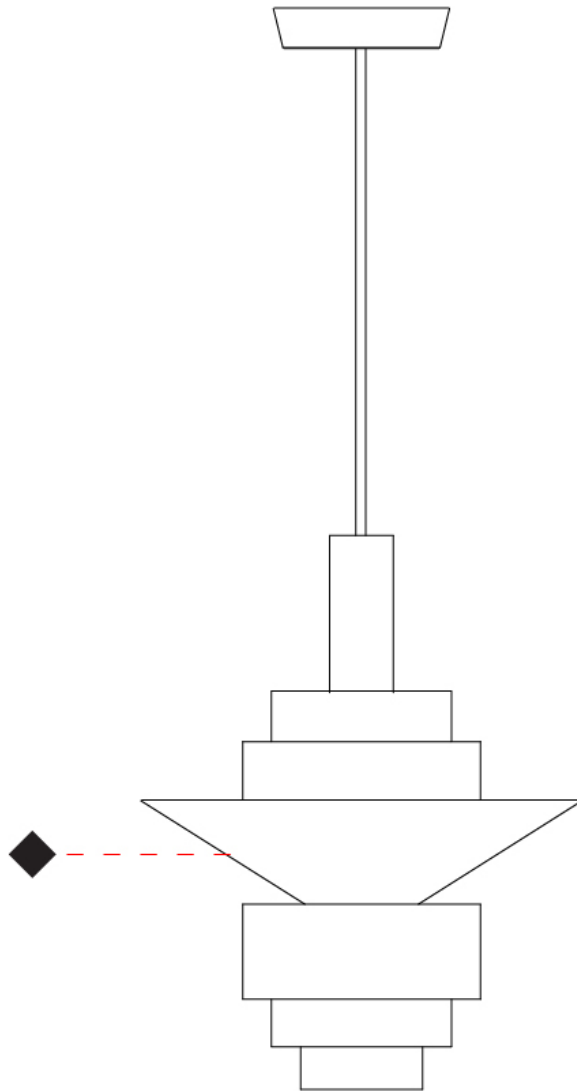

REFLECTIONS SUSPENSION

D51050-

PROJECT	_____
TYPE	_____
SPECIFIER	_____
QUANTITY	_____
DATE	_____