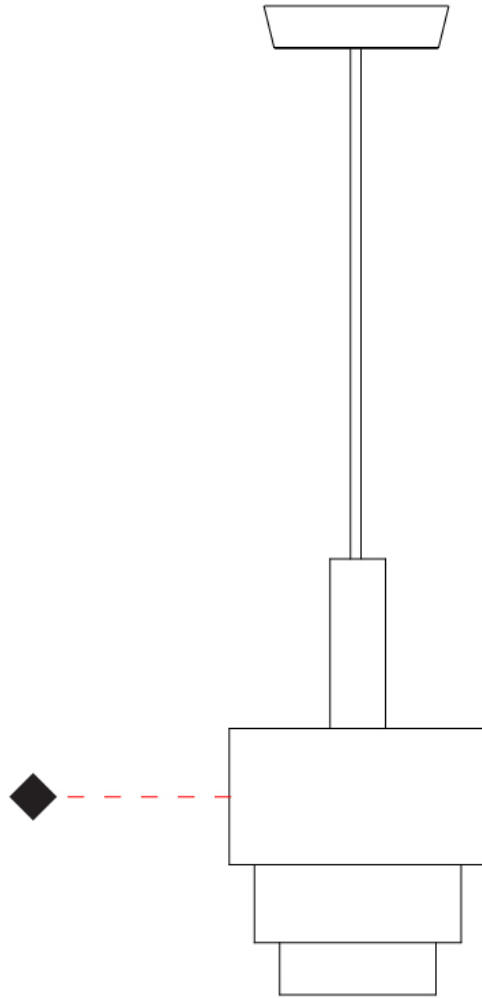

REFLECTIONS SUSPENSION

D51048-

PROJECT _____

TYPE _____

SPECIFIER _____

QUANTITY _____

DATE _____

D