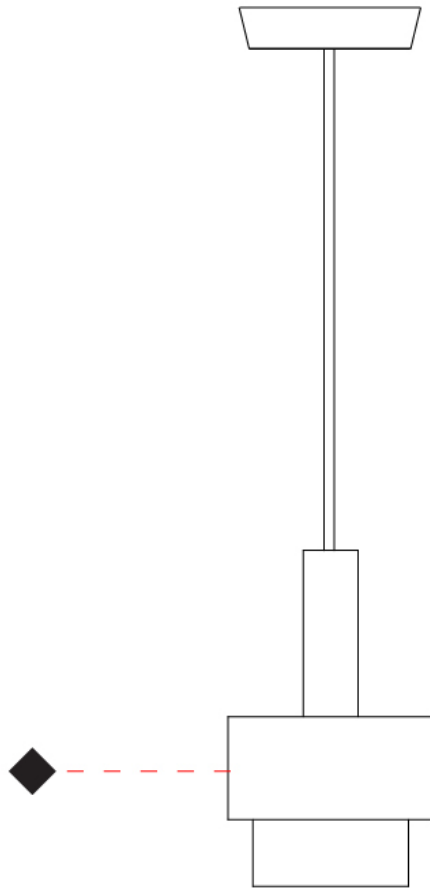

REFLECTIONS SUSPENSION

D51046-

PROJECT	_____
TYPE	_____
SPECIFIER	_____
QUANTITY	_____
DATE	_____

D