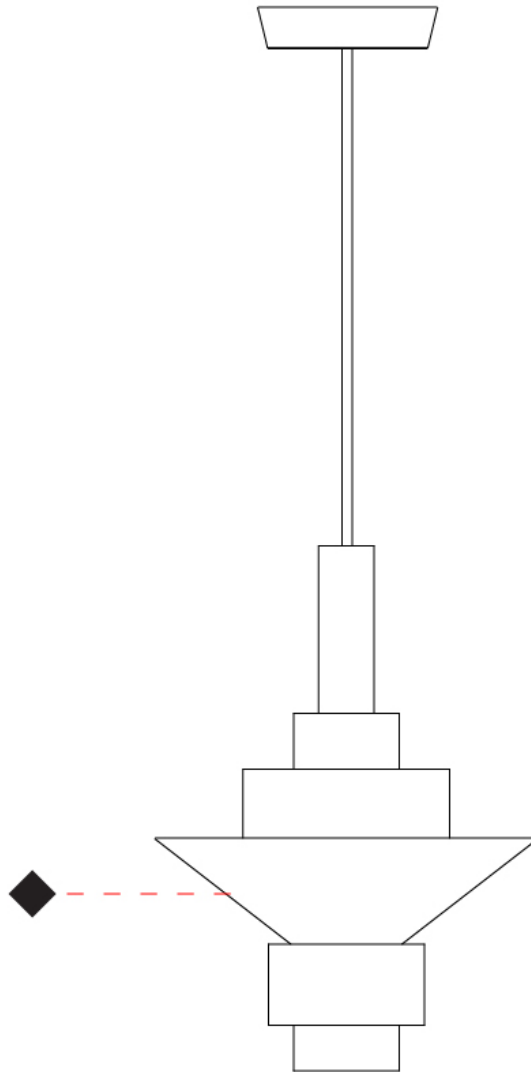

REFLECTIONS SUSPENSION

D51049-

PROJECT _____

TYPE _____

SPECIFIER _____

QUANTITY _____

DATE _____

D