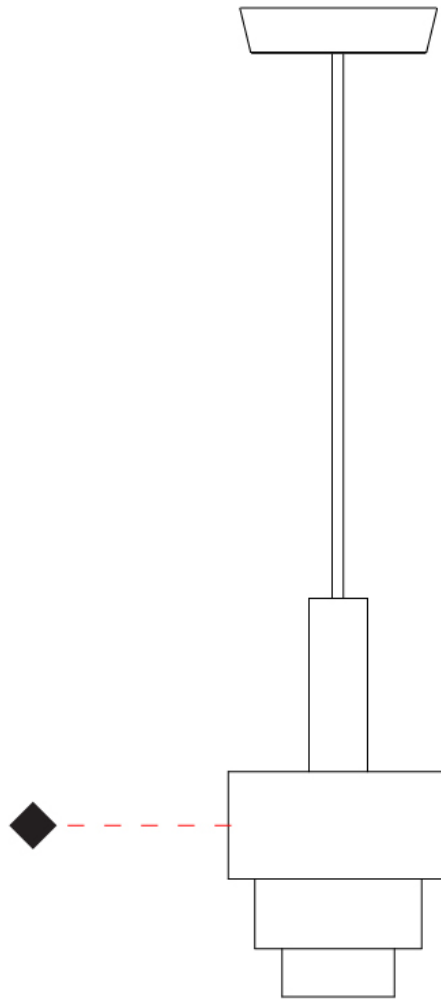

REFLECTIONS SUSPENSION

D51047-

PROJECT

TYPE

SPECIFIER

QUANTITY

DATE