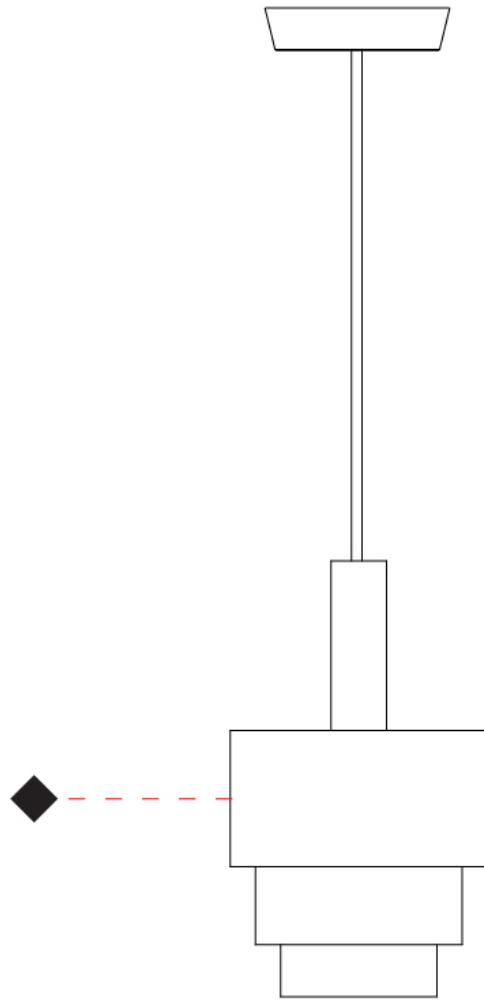

REFLECTIONS SUSPENSION

D51048-

PROJECT _____

TYPE _____

SPECIFIER _____

QUANTITY _____

DATE _____

D