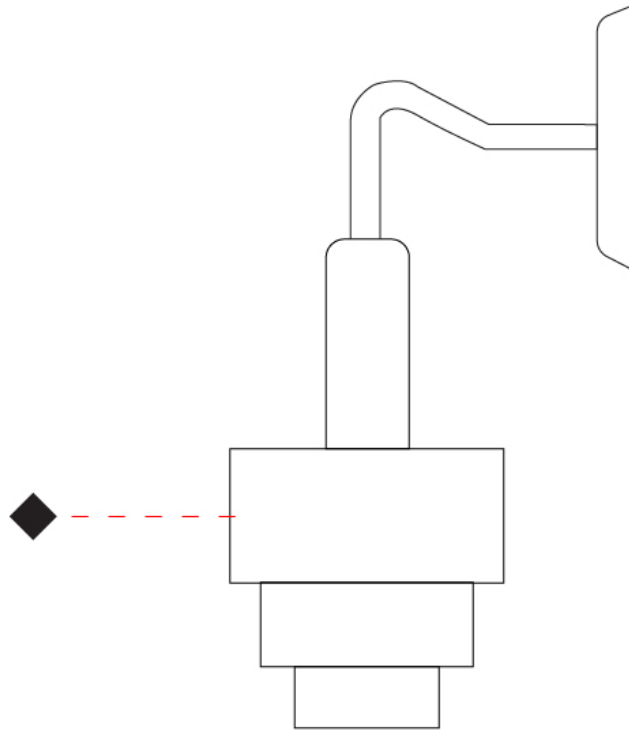

D53036-

PROJECT _____

TYPE _____

SPECIFIER _____

QUANTITY _____

DATE _____

D