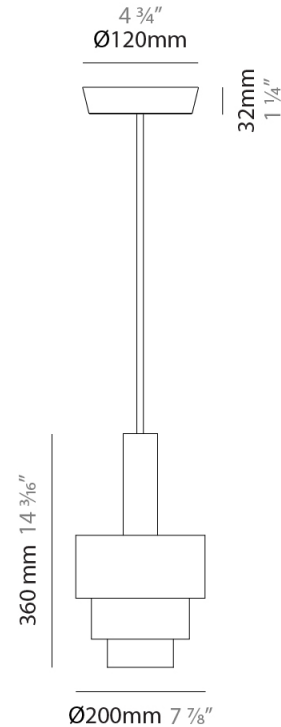

PROJECT	
TYPE	
SPECIFIER	
QUANTITY	
DATE	

REFLECTIONS SUSPENSION

D51047-

base number   Finish
Options

1. To build a product code in our configurator select the specify button on the base model # product page
2. To build a manual product code on this datasheet choose from the options listed below in blue font and add the suffix to the base model #

GENERAL

Series: Reflections
Brand: Fambuena
Division: Design
Mounting Type: Suspension
Mounting Location: Ceiling
Subcategory: Pendant

PHYSICAL

Shape: Abstract
Diameter (mm): 200
Diameter (in): 7 7/8
Height (mm): 360
Height (in): 14 3/16
Light Distribution: Direct
Fixture Finish: [BRA](#) / [PWT](#) / [WHI](#)
Fixture Material: Brass and Natural Ash Wood
Cable Details: Cable length 2000mm / 79"

ELECTRICAL

Lamp Type: LED
Total Output Wattage (W): 17
Dimming: Non-Dimmable
Driver Included: Yes
Driver Location: Integrated
Driver Type: Constant Current - 120Vac
Driver Class: Class 2
Input Voltage (V): 120 - 277
Constant Current (mA): 500
Upon Request: 0-10Vdc dimming / Phase dimming 120Vac / Non-dimming 120/277Vac

LED

Number of LEDs: 1
Color Temperature (°K): 2700
Nominal Lumen (lm): 1550
CRI: >80 CRI
Lamp Life (hrs): 50000

OPTICAL

RATINGS AND CERTIFICATIONS

Certified By: Certified for North American Standards
IP rating: IP20