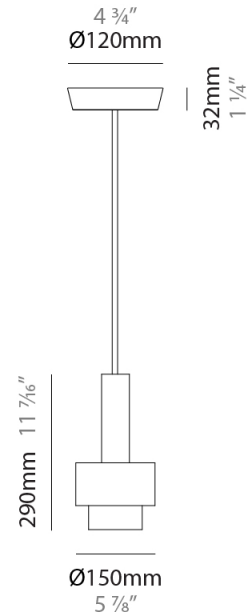

PROJECT	
TYPE	
SPECIFIER	
QUANTITY	
DATE	

REFLECTIONS SUSPENSION

D51045-

base number   Finish
Options

1. To build a product code in our configurator select the specify button on the base model # product page
2. To build a manual product code on this datasheet choose from the options listed below in blue font and add the suffix to the base model #

GENERAL

Series: Reflections
Brand: Fambuena
Division: Design
Mounting Type: Suspension
Mounting Location: Ceiling
Subcategory: Pendant

PHYSICAL

Shape: Abstract
Diameter (mm): 150
Diameter (in): 5 7/8
Height (mm): 290
Height (in): 11 7/16
Light Distribution: Direct
Fixture Finish: [BRA](#) / [PWT](#) / [WHI](#)
Fixture Material: Brass and Natural Ash Wood
Cable Details: Cable length 2000mm / 79"

ELECTRICAL

Lamp Type: LED
Total Output Wattage (W): 17
Dimming: Non-Dimmable
Driver Included: Yes
Driver Location: Integrated
Driver Type: Constant Current - 120Vac
Driver Class: Class 2
Input Voltage (V): 120 - 277
Constant Current (MA): 500
Upon Request: 0-10Vdc dimming / Phase dimming 120Vac / Non-dimming 120/277Vac

LED

Number of LEDs: 1
Color Temperature (°K): 2700
Nominal Lumen (lm): 1550
CRI: >80 CRI
Lamp Life (hrs): 50000

OPTICAL

RATINGS AND CERTIFICATIONS

Certified By: Certified for North American Standards
IP rating: IP20