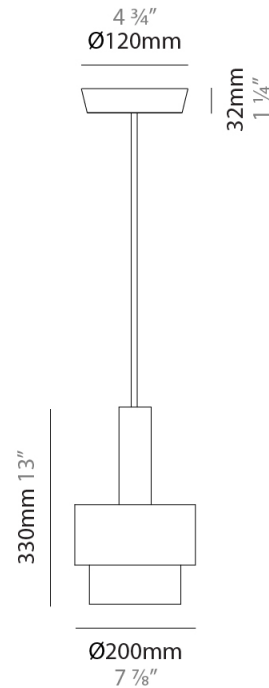

REFLECTIONS SUSPENSION

D51046-

base number   Finish
Options

1. To build a product code in our configurator select the specify button on the base model # product page
2. To build a manual product code on this datasheet choose from the options listed below in blue font and add the suffix to the base model #

GENERAL

Series: Reflections
Brand: Fambuena
Division: Design
Mounting Type: Suspension
Mounting Location: Ceiling
Subcategory: Pendant

PHYSICAL

Shape: Abstract
Diameter (mm): 200
Diameter (in): 7 7/8
Height (mm): 330
Height (in): 13
Light Distribution: Direct
Fixture Finish: [BRA](#) / [PWT](#) / [WHI](#)
Fixture Material: Brass and Natural Ash Wood
Cable Details: Cable length 2000mm / 79"

ELECTRICAL

Lamp Type: LED
Total Output Wattage (W): 17
Dimming: Non-Dimmable
Driver Included: Yes
Driver Location: Integrated
Driver Type: Constant Current - 120Vac
Driver Class: Class 2
Input Voltage (V): 120 - 277
Constant Current (MA): 500
Upon Request: 0-10Vdc dimming / Phase dimming / Non-dimming
120/277Vac

LED

Number of LEDs: 1
Color Temperature (°K): 2700
Nominal Lumen (lm): 1550
CRI: >80 CRI
Lamp Life (hrs): 50000

OPTICAL

RATINGS AND CERTIFICATIONS

Certified By: Certified for North American Standards
IP rating: IP20

PROJECT
TYPE
SPECIFIER
QUANTITY
DATE