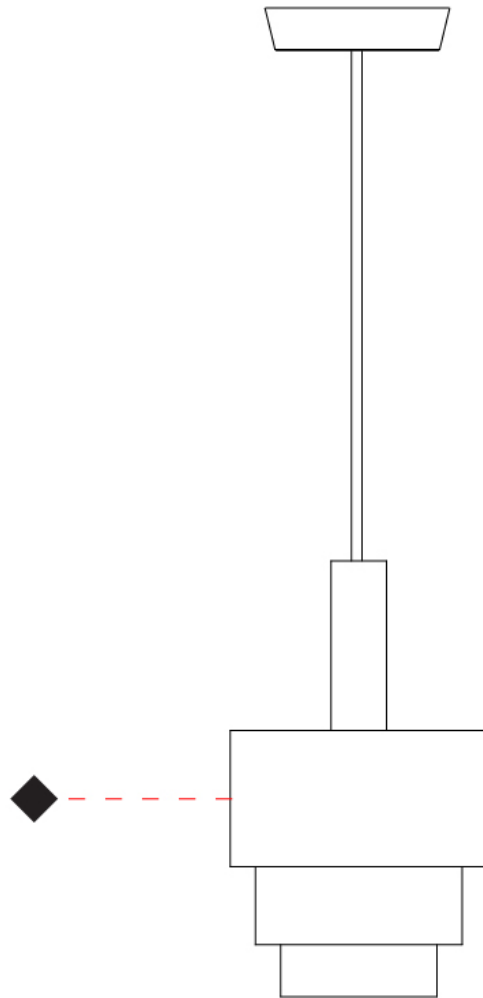

REFLECTIONS SUSPENSION

D51048-

PROJECT _____

TYPE _____

SPECIFIER _____

QUANTITY _____

DATE _____