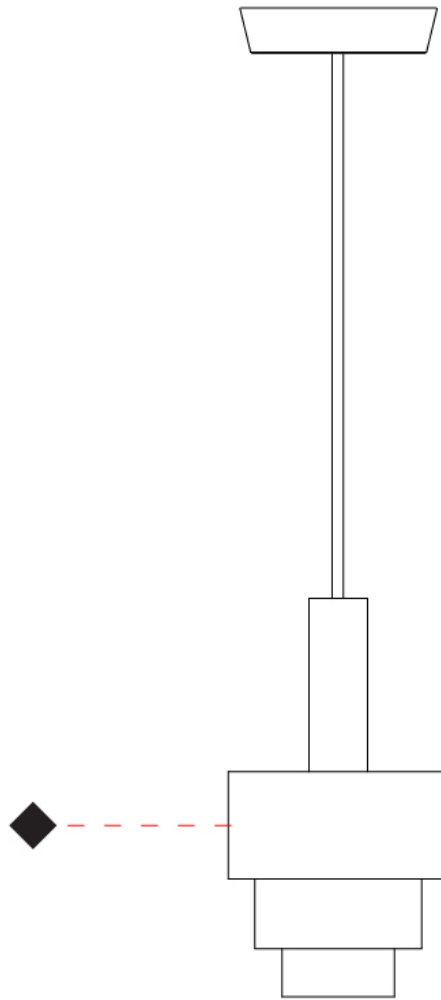

REFLECTIONS SUSPENSION

D51047-

PROJECT

TYPE

SPECIFIER

QUANTITY

DATE

D