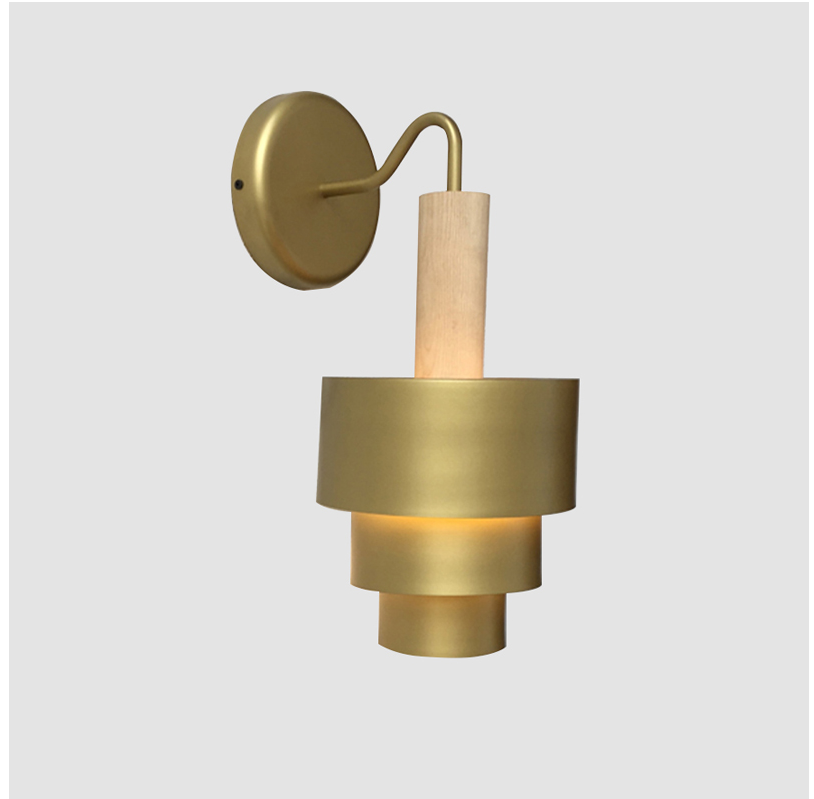

REFLECTIONS SURFACE

D53036-

base number Finish
Options

1. To build a product code in our configurator select the specify button on the base model # product page
2. To build a manual product code on this datasheet choose from the options listed below in blue font and add the suffix to the base model #

GENERAL

Series: Reflections
Brand: Fambuena
Division: Design
Mounting Type: Surface
Mounting Location: Wall
Subcategory: Ambient

PHYSICAL

Shape: Abstract
Diameter (mm): 200
Diameter (in): 7 7/8
Height (mm): 360
Depth (mm): 290
Height (in): 14 3/16
Light Distribution: Direct
Fixture Finish: [BRA](#) / [PWT](#) / [WHI](#)
Fixture Material: Brass and Natural Ash Wood

ELECTRICAL

Lamp Type: LED
Input Wattage (W): 12
Dimming: Electronic Low Voltage Dimming
Input Voltage (V): 120Vac Direct Line

LED

Color Temperature (°K): 2700
Max. Delivered Lumen (lm): 1550
CRI: >80 CRI
Lamp Life (hrs): 50000

OPTICAL

RATINGS AND CERTIFICATIONS

Certified By: Certified for North American Standards
IP rating: IP20

PROJECT
TYPE
SPECIFIER
QUANTITY
DATE