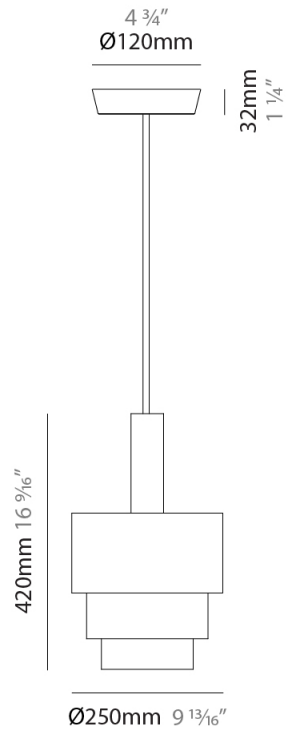

PROJECT	
TYPE	
SPECIFIER	
QUANTITY	
DATE	

REFLECTIONS SUSPENSION

D51048-

base number   Finish
Options

1. To build a product code in our configurator select the specify button on the base model # product page
2. To build a manual product code on this datasheet choose from the options listed below in blue font and add the suffix to the base model #

GENERAL

Series: Reflections
Brand: Fambuena
Division: Design
Mounting Type: Suspension
Mounting Location: Ceiling
Subcategory: Pendant

PHYSICAL

Shape: Abstract
Diameter (mm): 250
Diameter (in): 9 ¹³/₁₆
Height (mm): 420
Height (in): 16 ⁹/₁₆
Light Distribution: Direct
Fixture Finish: [BRA](#) / [PWT](#) / [WHI](#)
Fixture Material: Brass and Natural Ash Wood
Cable Details: Cable length 2000mm / 79"

ELECTRICAL

Lamp Type: LED
Total Output Wattage (W): 17
Dimming: Non-Dimmable
Driver Included: Yes
Driver Location: Integrated
Driver Type: Constant Current - 120Vac
Driver Class: Class 2
Input Voltage (V): 120 - 277
Constant Current (MA): 500
Upon Request: 0-10Vdc dimming / Phase dimming 120Vac / Non-dimming 120/277Vac

LED

Color Temperature (°K): 2700
Nominal Lumen (lm): 1550
CRI: >80 CRI
Lamp Life (hrs): 50000

OPTICAL

RATINGS AND CERTIFICATIONS

Certified By: Certified for North American Standards
IP rating: IP20