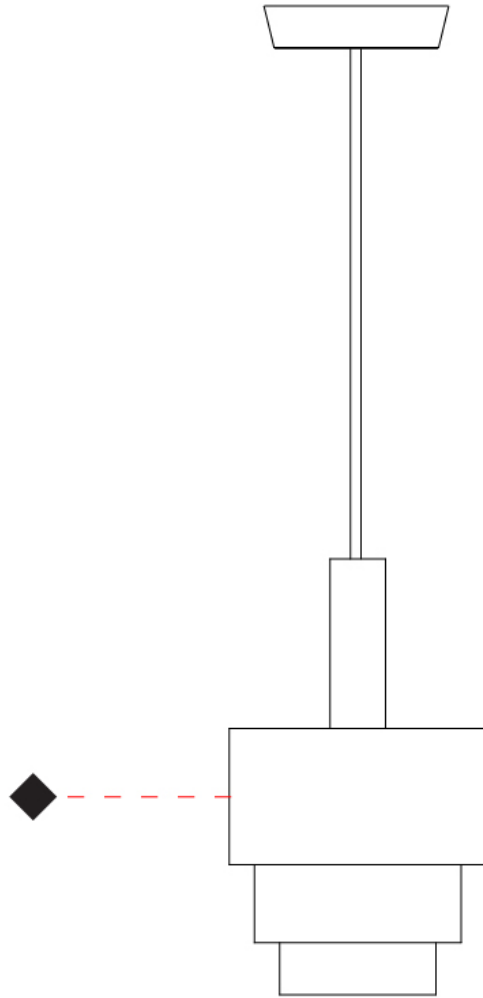

REFLECTIONS SUSPENSION

D51048-

PROJECT _____

TYPE _____

SPECIFIER _____

QUANTITY _____

DATE _____

D