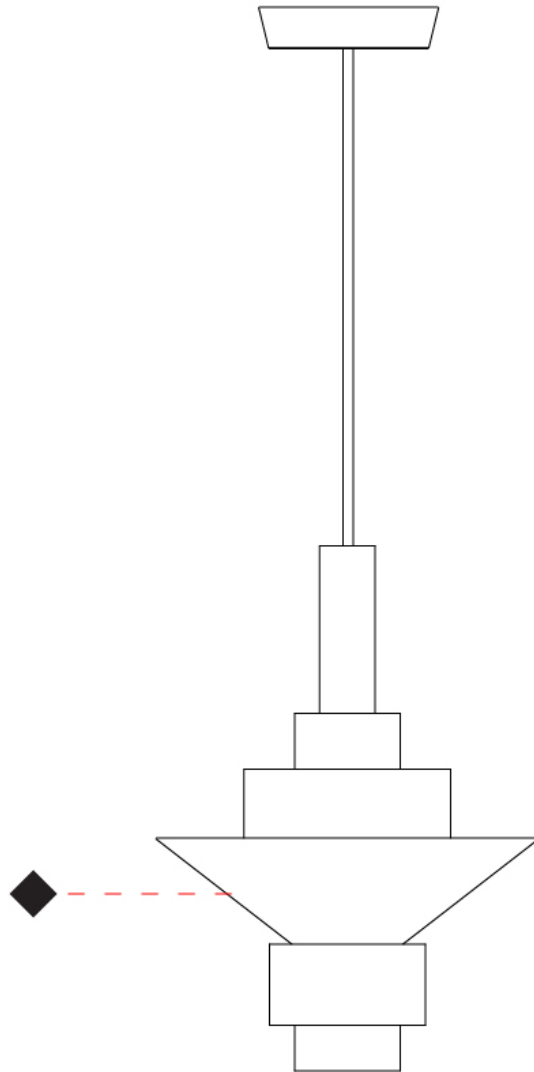

REFLECTIONS SUSPENSION

D51049-

PROJECT _____

TYPE _____

SPECIFIER _____

QUANTITY _____

DATE _____

D