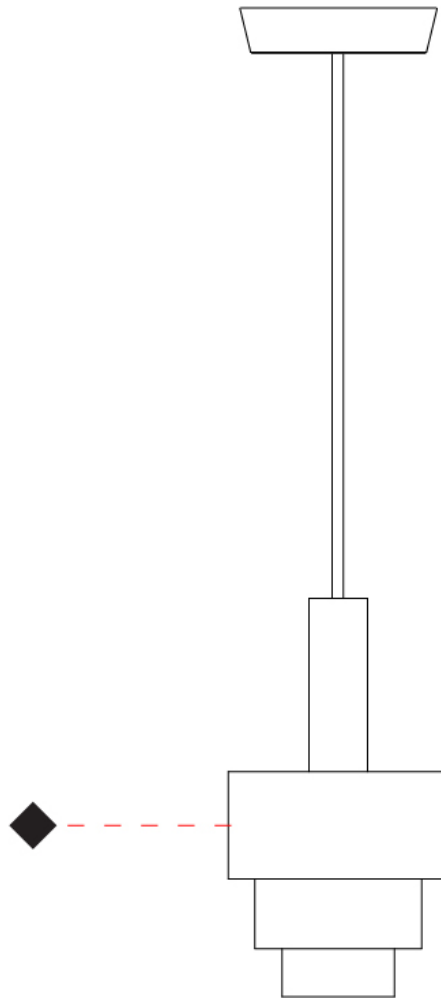

REFLECTIONS SUSPENSION

D51047-

PROJECT _____

TYPE _____

SPECIFIER _____

QUANTITY _____

DATE _____

D