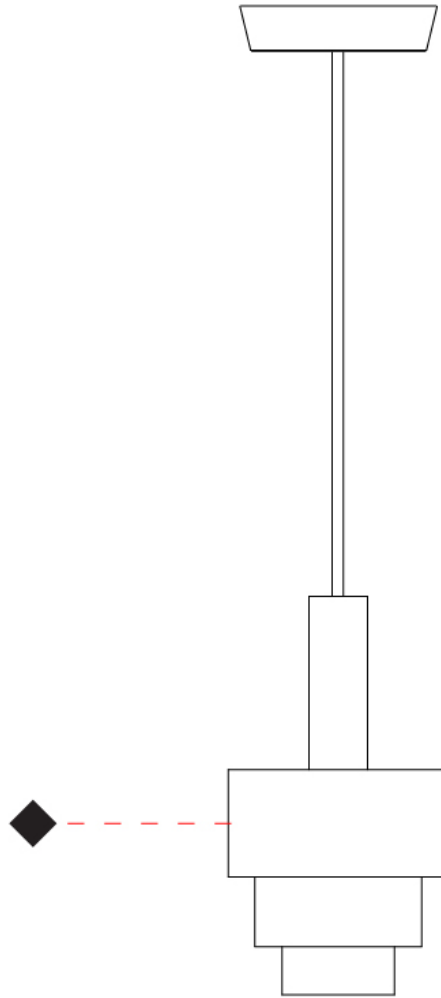

REFLECTIONS SUSPENSION

D51047-

PROJECT _____

TYPE _____

SPECIFIER _____

QUANTITY _____

DATE _____

D