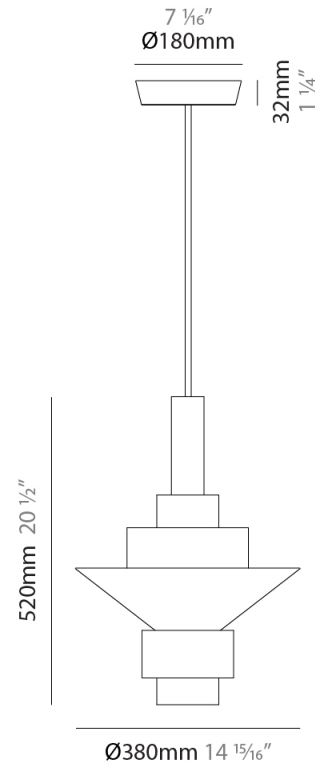

REFLECTIONS SUSPENSION

D51049-

base number   Finish
Options

1. To build a product code in our configurator select the specify button on the base model # product page
2. To build a manual product code on this datasheet choose from the options listed below in blue font and add the suffix to the base model #

GENERAL

Series: Reflections
Brand: Fambuena
Division: Design
Mounting Type: Suspension
Mounting Location: Ceiling
Subcategory: Pendant

PHYSICAL

Shape: Abstract
Diameter (mm): 380
Diameter (in): 14 ¹⁵/₁₆
Height (mm): 520
Height (in): 20 ¹/₂
Light Distribution: Direct
Fixture Finish: [BRA](#) / [PWT](#) / [WHI](#)
Fixture Material: Brass and Natural Ash Wood
Cable Details: Cable length 2000mm / 79"

ELECTRICAL

Lamp Type: LED
Total Output Wattage (W): 34
Dimming: Non-Dimmable
Driver Included: Yes
Driver Location: Integrated
Driver Type: Constant Current - 120Vac
Driver Class: Class 2
Input Voltage (V): 120 - 277
Constant Current (MA): 500
Upon Request: 0-10Vdc dimming / Phase dimming 120Vac / Non-dimming 120/277Vac

LED

Number of LEDs: 2
Color Temperature (°K): 2700
Nominal Lumen (lm): 3100
CRI: >80 CRI
Lamp Life (hrs): 50000

OPTICAL

RATINGS AND CERTIFICATIONS

Certified By: Certified for North American Standards
IP rating: IP20

PROJECT	_____
TYPE	_____
SPECIFIER	_____
QUANTITY	_____
DATE	_____