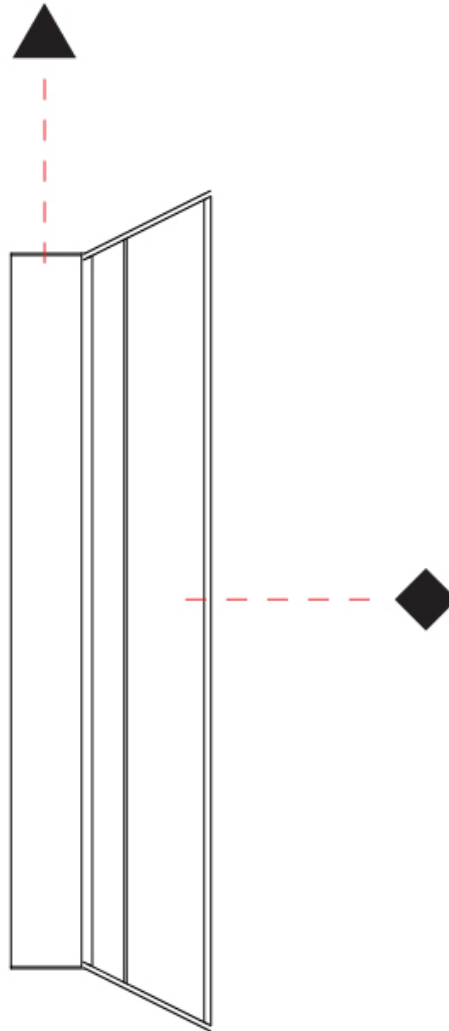

REGULA SURFACE

D143035-

PROJECT _____

TYPE _____

SPECIFIER _____

QUANTITY _____

DATE _____

D