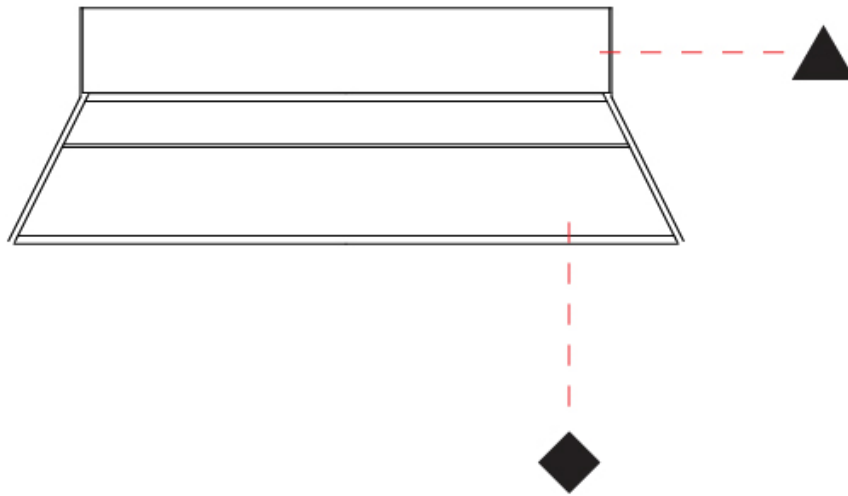

REGULA SURFACE

D142016-

PROJECT _____

TYPE _____

SPECIFIER _____

QUANTITY _____

DATE _____

D