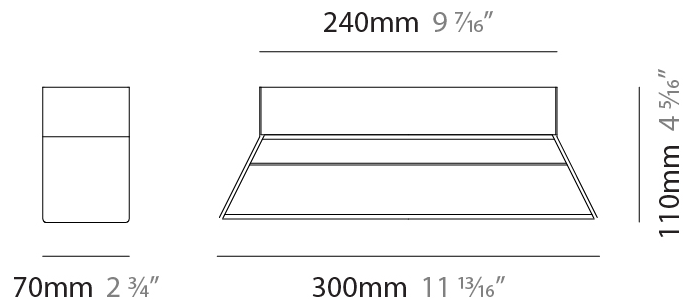

PROJECT
TYPE
SPECIFIER
QUANTITY
DATE

REGULA SURFACE

D142016-

base number	LED Dimming	Color Temperature	Finish Options	Holder Options

1. To build a product code in our configurator select the specify button on the base model # product page
2. To build a manual product code on this datasheet choose from the options listed below in blue font and add the suffix to the base model #

GENERAL

Series: Regula
Partner: Cangini & Tucci
Division: Design
Installation: Surface
Product Type: Ceiling Surface
Mounting Location: Ceiling

PHYSICAL

Shape: Rectangle
Length (mm): 300
Length (in): 11 ¹³/₁₆
Width (mm): 70
Width (in): 2 ³/₄
Height (mm): 110
Height (in): 4 ⁵/₁₆
Fixture Finish: AMB / GRN / PNK / RUB / SKB / SMK / TOB / TRA
Holder Finish: BCN / CHA / FGD
Fixture Material: Glass / Metal
Primary Material: Glass - Borosilicate

ELECTRICAL

Lamp Type: LED
Input Wattage (W): 15
Dimming: Non-Dimmable / 0-10V Dimming
Driver Included: Yes
Driver Location: Integrated
Driver Type: constant voltage-universal
Driver Class: Class 2
Input Voltage (V): 120 - 277
Output Voltage (V): 24

LED

Color Temperature (°K): 2700 / 3000
Nominal Lumen (lm): 2040
CRI: >95 CRI
Lamp Life (hrs): 50000

OPTICAL

RATINGS AND CERTIFICATIONS

Certified By: Certified for North American Standards
IP rating: IP20