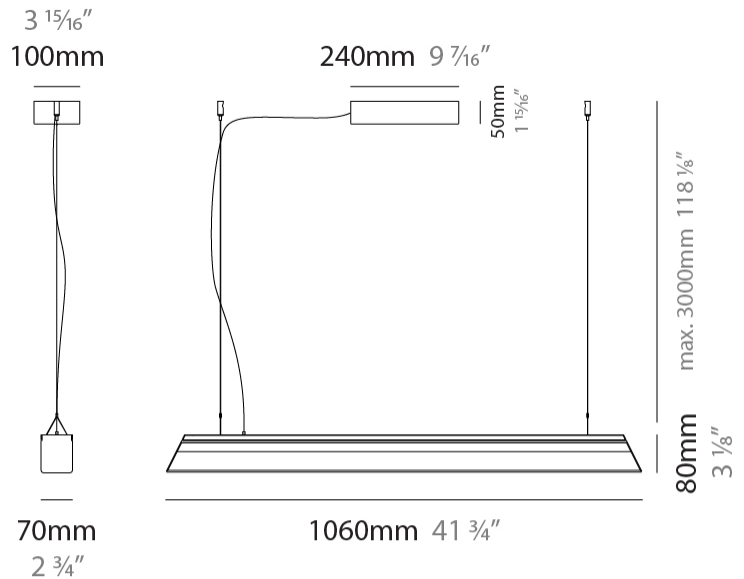

REGULA SUSPENSION

D141278-

base number   LED Dimming   Color Temperature   Finish Options   Holder Options

1. To build a product code in our configurator select the specify button on the base model # product page
2. To build a manual product code on this datasheet choose from the options listed below in blue font and add the suffix to the base model #

GENERAL

Series: Regula
Partner: Cangini & Tucci
Division: Design
Installation: Suspension
Product Type: Linear Profiles
Mounting Location: Ceiling

PHYSICAL

Shape: Rectangle
Length (mm): 1060
Length (in): 41 3/4
Width (mm): 70
Width (in): 2 3/4
Height (mm): 80
Height (in): 3 1/8
Max. Overall Height (mm): 3080
Max. Overall Height (in): 121 1/4
Fixture Finish: [AMB / GRN / PNK / RUB / SKB / SMK / TOB / TRA](#)
Holder Finish: [BCN / CHA / FGD](#)
Fixture Material: Glass / Metal
Primary Material: Glass - Borosilicate
Cable Details: 3000mm/118 1/8" Transparent Cable

ELECTRICAL

Lamp Type: LED
Input Wattage (W): 60
Dimming: [Non-Dimming / Phase Dimming (120vac Only)](#)
Driver Included: Yes
Driver Location: Integrated
Driver Type: Constant Voltage - Universal
Driver Class: Class 2
Input Voltage (V): 120 - 277
Output Voltage (V): 24

LED

Color Temperature (°K): [2700 / 3000](#)
Nominal Lumen (lm): 8160
CRI: >95 CRI
Lamp Life (hrs): 50000

OPTICAL

RATINGS AND CERTIFICATIONS

Certified By: Certified for North American Standards
IP rating: IP20