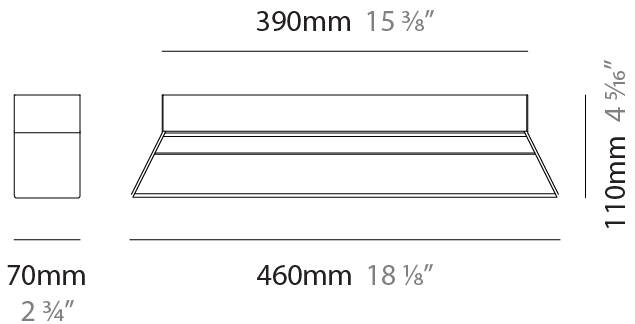

PROJECT _____
TYPE _____
SPECIFIER _____
QUANTITY _____
DATE _____

REGULA SURFACE

D142017-

base number   LED Dimming   Color Temperature   Finish Options   Holder Options

1. To build a product code in our configurator select the specify button on the base model # product page
2. To build a manual product code on this datasheet choose from the options listed below in blue font and add the suffix to the base model #

GENERAL

Series: Regula
Partner: Cangini & Tucci
Division: Design
Installation: Surface
Product Type: Ceiling Surface
Mounting Location: Ceiling

PHYSICAL

Shape: Rectangle
Length (mm): 460
Length (in): 18 ³/₈
Width (mm): 70
Width (in): 2 ³/₄
Height (mm): 110
Height (in): 4 ⁵/₁₆
Fixture Finish: [AMB](#) / [GRN](#) / [PNK](#) / [RUB](#) / [SKB](#) / [SMK](#) / [TOB](#) / [TRA](#)
Holder Finish: [BCN](#) / [CHA](#) / [FGD](#)
Fixture Material: Glass / Metal
Primary Material: Glass - Borosilicate

ELECTRICAL

Lamp Type: LED (Zhaga Standard)
Input Wattage (W): 24
Dimming: [Non-Dimming](#) / [Phase Dimming (120Vac only)](#) / [0-10V Dimming](#)
Driver Included: Yes
Driver Location: Integrated
Driver Type: Constant Voltage - Universal
Driver Class: Class 2
Input Voltage (V): 120 - 277
Output Voltage (V): 24

LED

Color Temperature (°K): [2700](#) / [3000](#)
Nominal Lumen (lm): 3264
CRI: >95 CRI
Lamp Life (hrs): 50000

OPTICAL

RATINGS AND CERTIFICATIONS

Certified By: Certified for North American Standards
IP rating: IP20