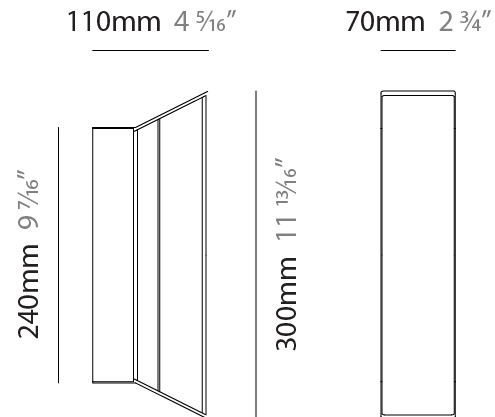

PROJECT	_____
TYPE	_____
SPECIFIER	_____
QUANTITY	_____
DATE	_____

REGULA SURFACE

D143034-

base number	LED Dimming	Color Temperature	Finish Options	Holder Options

1. To build a product code in our configurator select the specify button on the base model # product page
2. To build a manual product code on this datasheet choose from the options listed below in blue font and add the suffix to the base model #

GENERAL

Series: Regula
Partner: Cangini & Tucci
Division: Design
Installation: Surface
Product Type: Wall Surface
Mounting Location: Wall

PHYSICAL

Shape: Rectangle
Length (mm): 300
Length (in): 11 ¹³/₁₆
Width (mm): 70
Width (in): 2 ³/₄
Height (mm): 110
Height (in): 4 ⁵/₁₆
Fixture Finish: AMB / GRN / PNK / RUB / SKB / SMK / TOB / TRA
Holder Finish: BCN / CHA / FGD
Fixture Material: Glass / Metal
Primary Material: Glass - Borosilicate

ELECTRICAL

Lamp Type: LED (Zhaga Standard)
Input Wattage (W): 15
Dimming: Non-Dimming / Phase Dimming (120vac Only)
Driver Included: Yes
Driver Location: Integrated
Driver Type: Constant Voltage - Universal
Driver Class: Class 2
Input Voltage (V): 120 - 277
Output Voltage (V): 24

LED

Color Temperature (°K): 2700 / 3000
Nominal Lumen (lm): 2040
CRI: >95 CRI
Lamp Life (hrs): 50000

OPTICAL

RATINGS AND CERTIFICATIONS

Certified By: Certified for North American Standards
IP rating: IP20