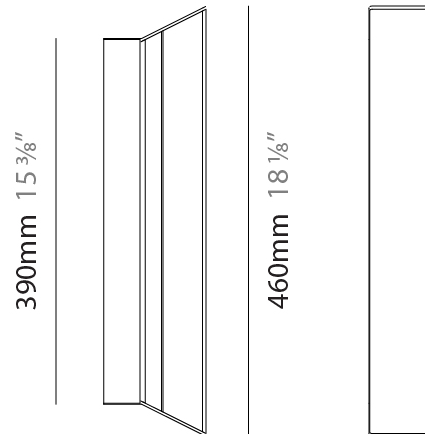

110mm 4 5/16"

70mm 2 3/4"