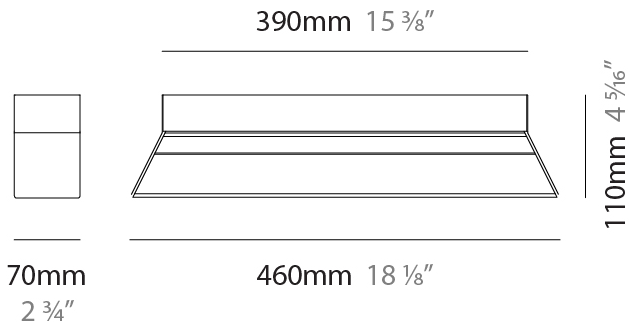

PROJECT
TYPE
SPECIFIER
QUANTITY
DATE

REGULA SURFACE

D142017-

base number	LED Dimming	Color Temperature	Finish Options	Holder Options

1. To build a product code in our configurator select the specify button on the base model # product page
2. To build a manual product code on this datasheet choose from the options listed below in blue font and add the suffix to the base model #

GENERAL

Series: Regula
Partner: Cangini & Tucci
Division: Design
Installation: Surface
Product Type: Ceiling Surface
Mounting Location: Ceiling

PHYSICAL

Shape: Rectangle
Length (mm): 460
Length (in): 18 3/8"
Width (mm): 70
Width (in): 2 3/4"
Height (mm): 110
Height (in): 4 5/16"
Fixture Finish: AMB / GRN / PNK / RUB / SKB / SMK / TOB / TRA
Holder Finish: BCN / CHA / FGD
Fixture Material: Glass / Metal
Primary Material: Glass - Borosilicate

ELECTRICAL

Lamp Type: LED (Zhaga Standard)
Input Wattage (W): 24
Dimming: Non-Dimming / Phase Dimming (120Vac only) / 0-10V Dimming
Driver Included: Yes
Driver Location: Integrated
Driver Type: Constant Voltage - Universal
Driver Class: Class 2
Input Voltage (V): 120 - 277
Output Voltage (V): 24

LED

Color Temperature (°K): 2700 / 3000
Nominal Lumen (lm): 3264
CRI: >95 CRI
Lamp Life (hrs): 50000

OPTICAL

RATINGS AND CERTIFICATIONS

Certified By: Certified for North American Standards
IP rating: IP20