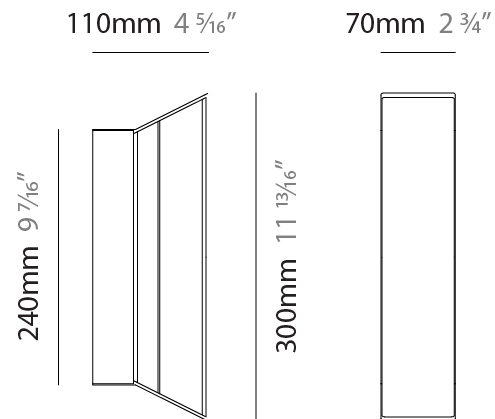

PROJECT
TYPE
SPECIFIER
QUANTITY
DATE

REGULA SURFACE

D143034-

base number	LED Dimming	Color Temperature	Finish Options	Holder Options

1. To build a product code in our configurator select the specify button on the base model # product page
2. To build a manual product code on this datasheet choose from the options listed below in blue font and add the suffix to the base model #

GENERAL

Series: Regula
Partner: Cangini & Tucci
Division: Design
Installation: Surface
Product Type: Wall Surface
Mounting Location: Wall

PHYSICAL

Shape: Rectangle
Length (mm): 300
Length (in): 11 ¹³/₁₆
Width (mm): 70
Width (in): 2 ³/₄
Height (mm): 110
Height (in): 4 ⁵/₁₆
Fixture Finish: AMB / GRN / PNK / RUB / SKB / SMK / TOB / TRA
Holder Finish: BCN / CHA / FGD
Fixture Material: Glass / Metal
Primary Material: Glass - Borosilicate

ELECTRICAL

Lamp Type: LED (Zhaga Standard)
Input Wattage (W): 15
Dimming: Non-Dimming / Phase Dimming (120vac Only)
Driver Included: Yes
Driver Location: Integrated
Driver Type: Constant Voltage - Universal
Driver Class: Class 2
Input Voltage (V): 120 - 277
Output Voltage (V): 24

LED

Color Temperature (°K): 2700 / 3000
Nominal Lumen (lm): 2040
CRI: >95 CRI
Lamp Life (hrs): 50000

OPTICAL

RATINGS AND CERTIFICATIONS

Certified By: Certified for North American Standards
IP rating: IP20