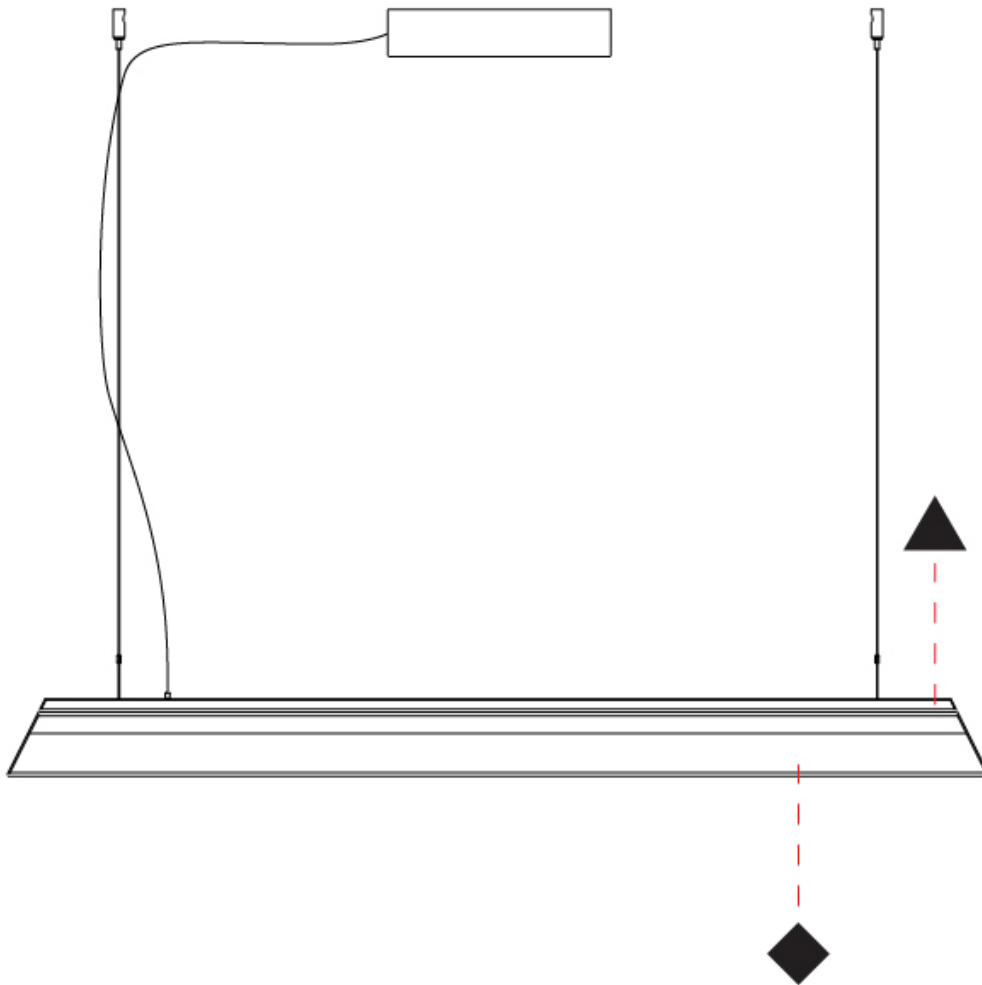

REGULA SUSPENSION

D141278-

PROJECT _____

TYPE _____

SPECIFIER _____

QUANTITY _____

DATE _____

D