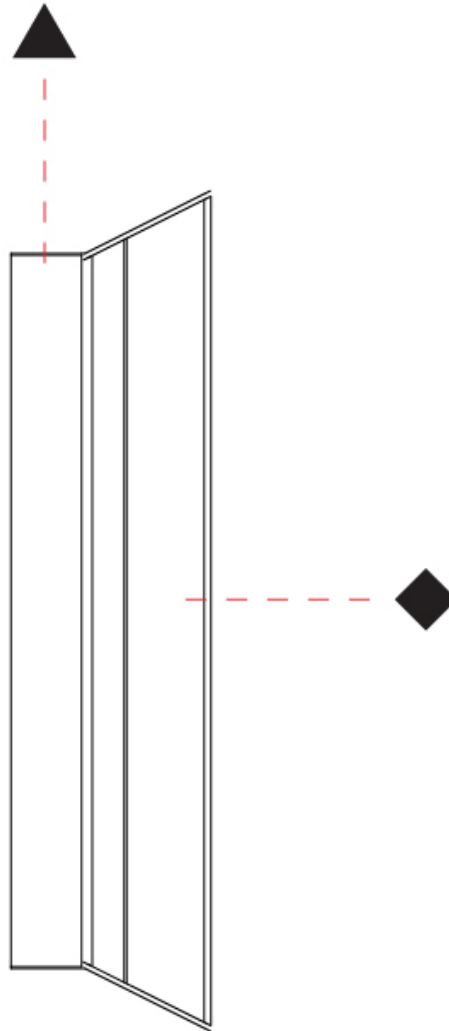

REGULA SURFACE

D143035-

PROJECT

TYPE

SPECIFIER

QUANTITY

DATE

D