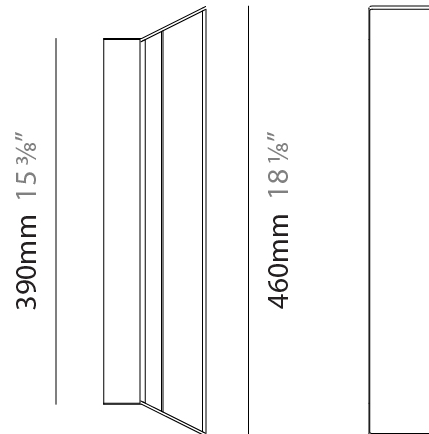

GENERAL

Series: Regula
Partner: Cangini & Tucci
Division: Design
Installation: Surface
Product Type: Ceiling Surface
Mounting Location: Ceiling

PHYSICAL

Shape: Rectangle
Length (mm): 460
Length (in): 18 ³ / ₈
Width (mm): 70
Width (in): 2 ³ / ₄
Height (mm): 110
Height (in): 4 ⁵ / ₁₆
Fixture Finish: AMB / GRN / PNK / RUB / SKB / SMK / TOB / TRA
Holder Finish: BCN / CHA / FGD
Fixture Material: Glass / Metal
Primary Material: Glass - Borosilicate

GENERAL

Series: Regula
Partner: Cangini & Tucci
Division: Design
Installation: Surface
Product Type: Wall Surface
Mounting Location: Wall

PHYSICAL

Shape: Rectangle
Length (mm): 460
Length (in): 18 3/8
Width (mm): 70
Width (in): 2 3/4
Height (mm): 110
Height (in): 4 5/16
Fixture Finish: AMB / GRN / PNK / RUB / SKB / SMK / TOB / TRA
Holder Finish: BCN / CHA / FGD
Fixture Material: Glass / Metal
Primary Material: Glass - Borosilicate

110mm 4 5/16"

70mm 2 3/4"

REGULA SURFACE

D143035-

PROJECT

TYPE

SPECIFIER

QUANTITY