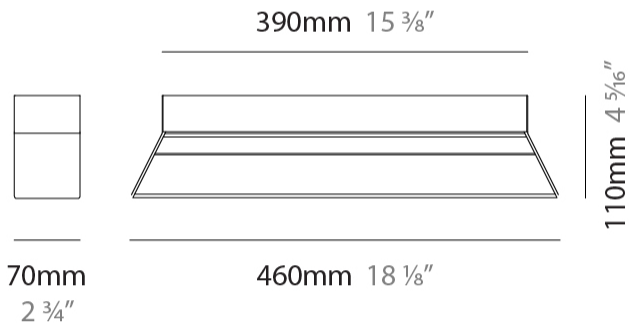

PROJECT
TYPE
SPECIFIER
QUANTITY
DATE

REGULA SURFACE

D142017-

base number	LED Dimming	Color Temperature	Finish Options	Holder Options

1. To build a product code in our configurator select the specify button on the base model # product page
2. To build a manual product code on this datasheet choose from the options listed below in blue font and add the suffix to the base model #

GENERAL

Series: Regula
Partner: Cangini & Tucci
Division: Design
Installation: Surface
Product Type: Ceiling Surface
Mounting Location: Ceiling

PHYSICAL

Shape: Rectangle
Length (mm): 460
Length (in): 18 ³/₈
Width (mm): 70
Width (in): 2 ³/₄
Height (mm): 110
Height (in): 4 ⁵/₁₆
Fixture Finish: AMB / GRN / PNK / RUB / SKB / SMK / TOB / TRA
Holder Finish: BCN / CHA / FGD
Fixture Material: Glass / Metal
Primary Material: Glass - Borosilicate

ELECTRICAL

Lamp Type: LED (Zhaga Standard)
Input Wattage (W): 24
Dimming: Non-Dimming / Phase Dimming (120Vac only) / 0-10V Dimming
Driver Included: Yes
Driver Location: Integrated
Driver Type: Constant Voltage - Universal
Driver Class: Class 2
Input Voltage (V): 120 - 277
Output Voltage (V): 24

LED

Color Temperature (°K): 2700 / 3000
Nominal Lumen (lm): 3264
CRI: >95 CRI
Lamp Life (hrs): 50000

OPTICAL

RATINGS AND CERTIFICATIONS

Certified By: Certified for North American Standards
IP rating: IP20