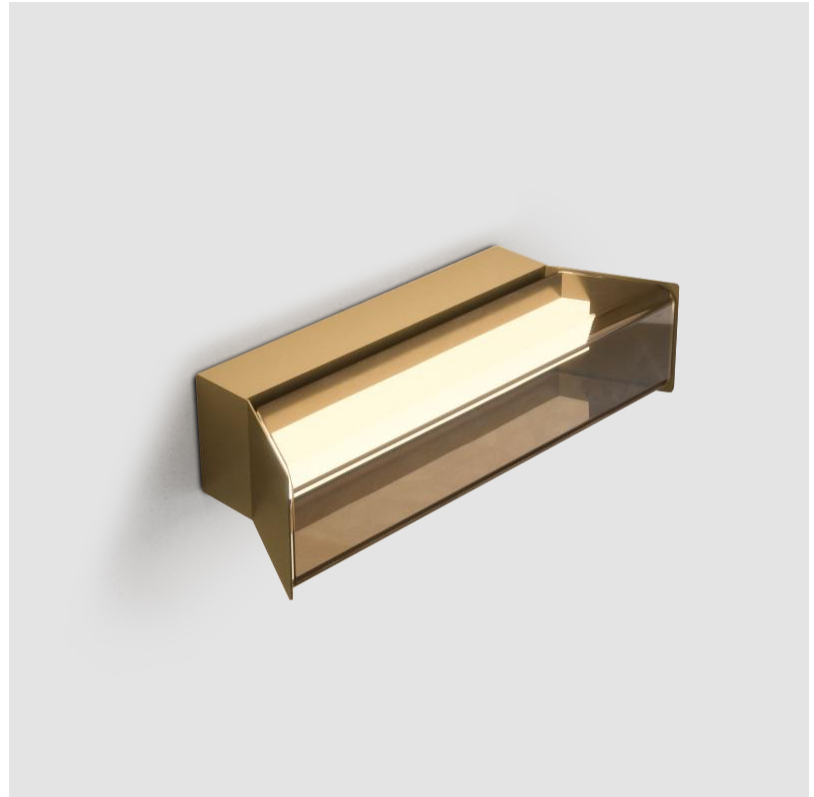

PROJECT	_____
TYPE	_____
SPECIFIER	_____
QUANTITY	_____
DATE	_____

REGULA SURFACE

D143034-

base number	LED Dimming	Color Temperature	Finish Options	Holder Options

1. To build a product code in our configurator select the specify button on the base model # product page
2. To build a manual product code on this datasheet choose from the options listed below in blue font and add the suffix to the base model #

GENERAL

Series: Regula
Partner: Cangini & Tucci
Division: Design
Installation: Surface
Product Type: Wall Surface
Mounting Location: Wall

PHYSICAL

Shape: Rectangle
Length (mm): 300
Length (in): 11 ¹³/₁₆
Width (mm): 70
Width (in): 2 ³/₄
Height (mm): 110
Height (in): 4 ⁵/₁₆
Fixture Finish: AMB / GRN / PNK / RUB / SKB / SMK / TOB / TRA
Holder Finish: BCN / CHA / FGD
Fixture Material: Glass / Metal
Primary Material: Glass - Borosilicate

ELECTRICAL

Lamp Type: LED (Zhaga Standard)
Input Wattage (W): 15
Dimming: Non-Dimming / Phase Dimming (120vac Only)
Driver Included: Yes
Driver Location: Integrated
Driver Type: Constant Voltage - Universal
Driver Class: Class 2
Input Voltage (V): 120 - 277
Output Voltage (V): 24

LED

Color Temperature (°K): 2700 / 3000
Nominal Lumen (lm): 2040
CRI: >95 CRI
Lamp Life (hrs): 50000

OPTICAL

RATINGS AND CERTIFICATIONS

Certified By: Certified for North American Standards
IP rating: IP20