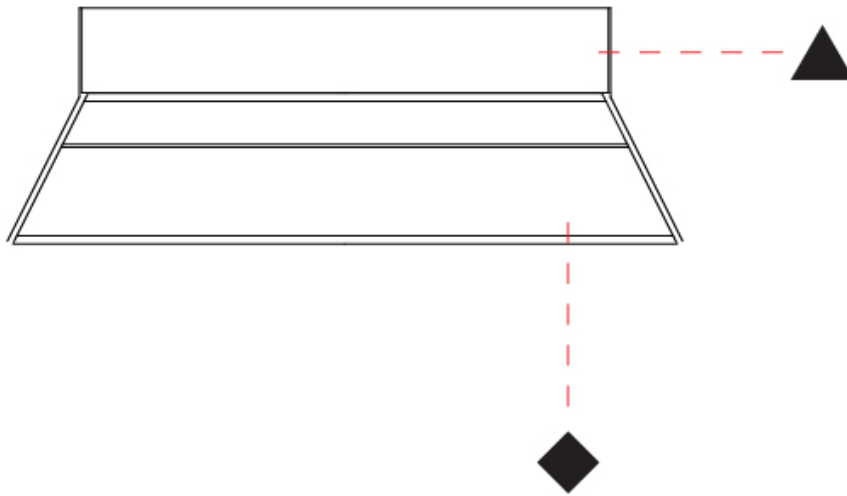

REGULA SURFACE

D142016-

PROJECT _____

TYPE _____

SPECIFIER _____

QUANTITY _____

DATE _____

D