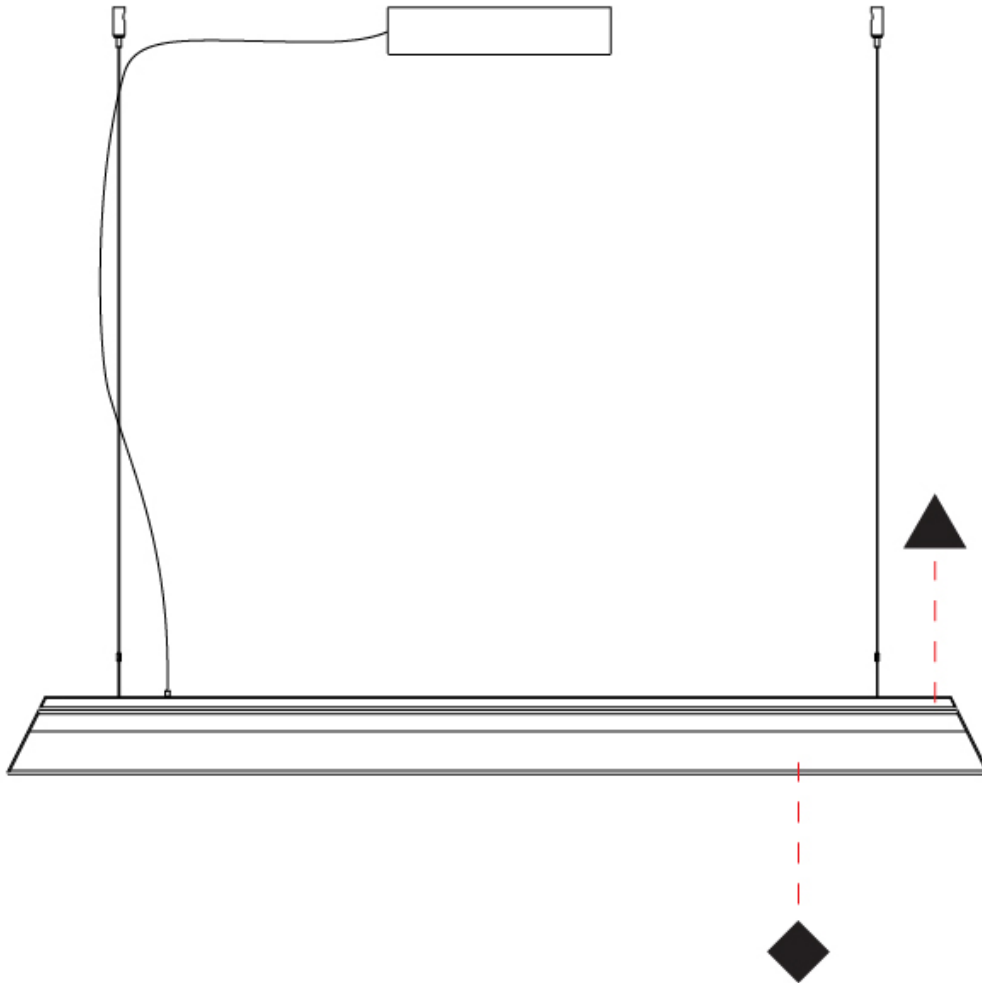

REGULA SUSPENSION

D141278-

PROJECT _____

TYPE _____

SPECIFIER _____

QUANTITY _____

DATE _____

D