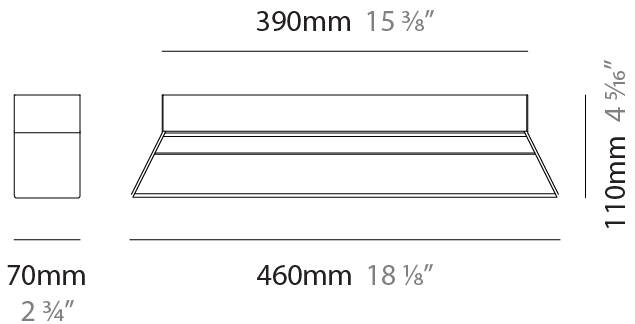

REGULA SURFACE

D142017-

base number   LED Dimming   Color Temperature   Finish Options   Holder Options

1. To build a product code in our configurator select the specify button on the base model # product page
2. To build a manual product code on this datasheet choose from the options listed below in blue font and add the suffix to the base model #

GENERAL

Series: Regula
Partner: Cangini & Tucci
Division: Design
Installation: Surface
Product Type: Ceiling Surface
Mounting Location: Ceiling

PHYSICAL

Shape: Rectangle
Length (mm): 460
Length (in): 18 ³/₈
Width (mm): 70
Width (in): 2 ³/₄
Height (mm): 110
Height (in): 4 ⁵/₁₆
Fixture Finish: [AMB](#) / [GRN](#) / [PNK](#) / [RUB](#) / [SKB](#) / [SMK](#) / [TOB](#) / [TRA](#)
Holder Finish: [BCN](#) / [CHA](#) / [FGD](#)
Fixture Material: Glass / Metal
Primary Material: Glass - Borosilicate

ELECTRICAL

Lamp Type: LED (Zhaga Standard)
Input Wattage (W): 24
Dimming: [Non-Dimming](#) / [Phase Dimming (120Vac only)](#) / [0-10V Dimming](#)
Driver Included: Yes
Driver Location: Integrated
Driver Type: Constant Voltage - Universal
Driver Class: Class 2
Input Voltage (V): 120 - 277
Output Voltage (V): 24

LED

Color Temperature (°K): [2700](#) / [3000](#)
Nominal Lumen (lm): 3264
CRI: >95 CRI
Lamp Life (hrs): 50000

OPTICAL

RATINGS AND CERTIFICATIONS

Certified By: Certified for North American Standards
IP rating: IP20