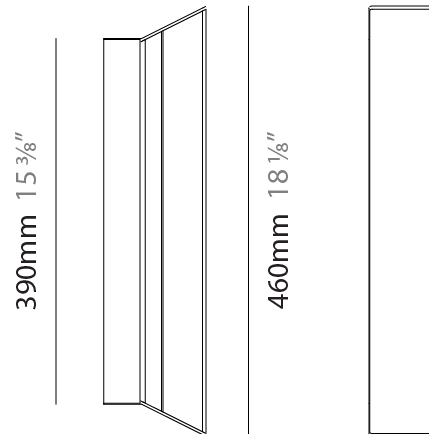

110mm 4 5/16"

70mm 2 3/4"