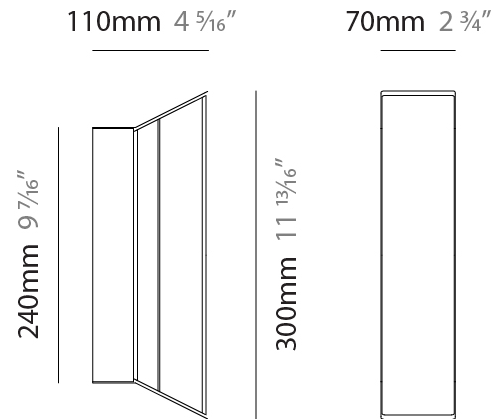

PROJECT	_____
TYPE	_____
SPECIFIER	_____
QUANTITY	_____
DATE	_____

REGULA SURFACE

D143034-

base number	LED Dimming	Color Temperature	Finish Options	Holder Options

1. To build a product code in our configurator select the specify button on the base model # product page
2. To build a manual product code on this datasheet choose from the options listed below in blue font and add the suffix to the base model #

GENERAL

Series: Regula
Partner: Cangini & Tucci
Division: Design
Installation: Surface
Product Type: Wall Surface
Mounting Location: Wall

PHYSICAL

Shape: Rectangle
Length (mm): 300
Length (in): 11 ¹³/₁₆
Width (mm): 70
Width (in): 2 ³/₄
Height (mm): 110
Height (in): 4 ⁵/₁₆
Fixture Finish: AMB / GRN / PNK / RUB / SKB / SMK / TOB / TRA
Holder Finish: BCN / CHA / FGD
Fixture Material: Glass / Metal
Primary Material: Glass - Borosilicate

ELECTRICAL

Lamp Type: LED (Zhaga Standard)
Input Wattage (W): 15
Dimming: Non-Dimming / Phase Dimming (120vac Only)
Driver Included: Yes
Driver Location: Integrated
Driver Type: Constant Voltage - Universal
Driver Class: Class 2
Input Voltage (V): 120 - 277
Output Voltage (V): 24

LED

Color Temperature (°K): 2700 / 3000
Nominal Lumen (lm): 2040
CRI: >95 CRI
Lamp Life (hrs): 50000

OPTICAL

RATINGS AND CERTIFICATIONS

Certified By: Certified for North American Standards
IP rating: IP20