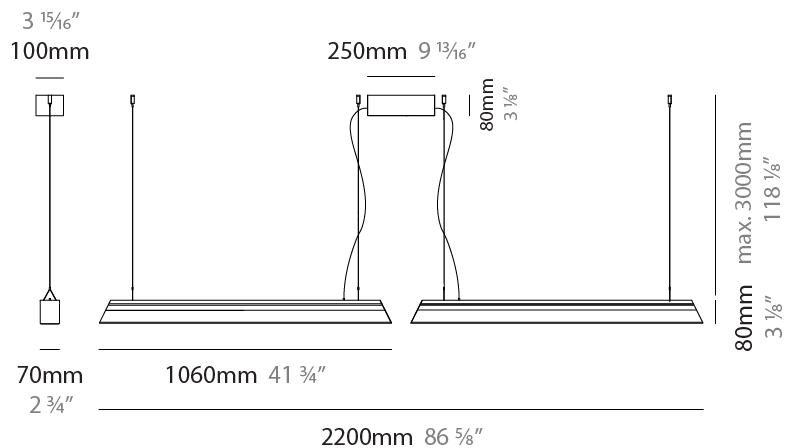

REGULA SUSPENSION

D141279-

base number   LED Dimming   Color Temperature   Finish Options   Holder Options

1. To build a product code in our configurator select the specify button on the base model # product page
2. To build a manual product code on this datasheet choose from the options listed below in blue font and add the suffix to the base model #

GENERAL

Series: Regula
Partner: Cangini & Tucci
Division: Design
Installation: Suspension
Product Type: Linear Profiles
Mounting Location: Ceiling

PHYSICAL

Shape: Rectangle
Length (mm): 2200
Length (in): 86 ⁵/₈
Width (mm): 70
Width (in): 2 ³/₄
Height (mm): 80
Height (in): 3 ¹/₈
Max. Overall Height (mm): 3080
Max. Overall Height (in): 121 ¹/₄
[Fixture Finish: AMB / GRN / PNK / RUB / SKB / SMK / TOB / TRA](#)
[Holder Finish: BCN / CHA / FGD](#)
Fixture Material: Glass / Metal
Primary Material: Glass - Borosilicate
Cable Details: 3000mm/118 1/8" Transparent Cable

ELECTRICAL

Lamp Type: LED
Input Wattage (W): 120
[Dimming: Non-Dimming / Phase Dimming (120vac Only)](#)
Driver Included: Yes
Driver Location: Integrated
Driver Type: Constant Voltage - Universal
Driver Class: Class 2
Input Voltage (V): 120
Output Voltage (V): 24

LED

[Color Temperature (°K): 2700 / 3000](#)
Nominal Lumen (lm): 16320
CRI: >95 CRI
Lamp Life (hrs): 50000

OPTICAL

RATINGS AND CERTIFICATIONS

Certified By: Certified for North American Standards
IP rating: IP20