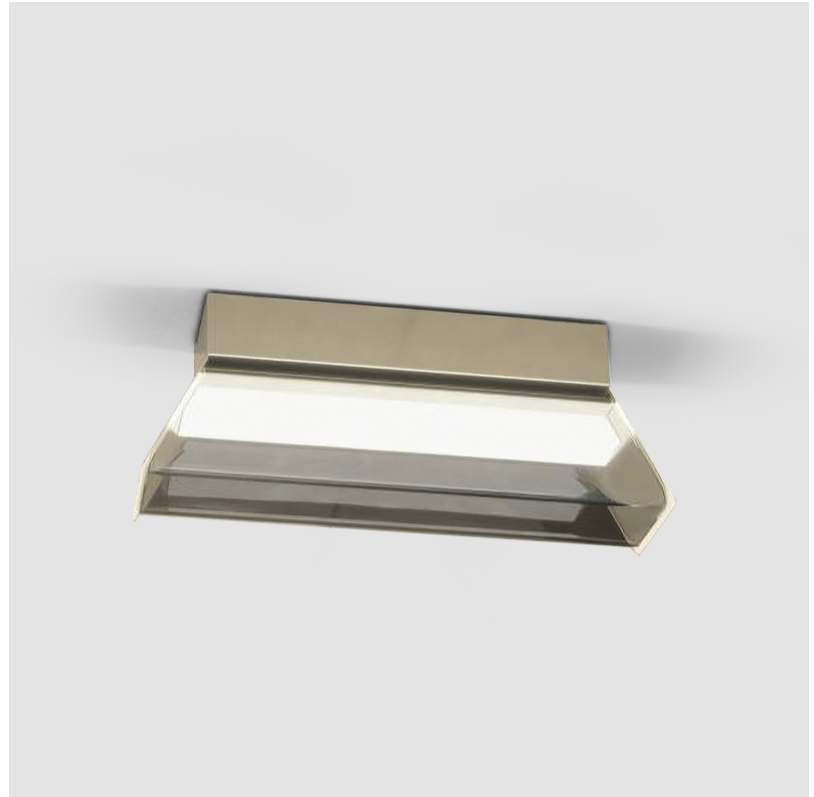

PROJECT
TYPE
SPECIFIER
QUANTITY
DATE

REGULA SURFACE

D142016-

base number	LED Dimming	Color Temperature	Finish Options	Holder Options

1. To build a product code in our configurator select the specify button on the base model # product page
2. To build a manual product code on this datasheet choose from the options listed below in blue font and add the suffix to the base model #

GENERAL

Series: Regula
Partner: Cangini & Tucci
Division: Design
Installation: Surface
Product Type: Ceiling Surface
Mounting Location: Ceiling

PHYSICAL

Shape: Rectangle
Length (mm): 300
Length (in): 11 ¹³/₁₆
Width (mm): 70
Width (in): 2 ³/₄
Height (mm): 110
Height (in): 4 ⁵/₁₆
Fixture Finish: AMB / GRN / PNK / RUB / SKB / SMK / TOB / TRA
Holder Finish: BCN / CHA / FGD
Fixture Material: Glass / Metal
Primary Material: Glass - Borosilicate

ELECTRICAL

Lamp Type: LED
Input Wattage (W): 15
Dimming: Non-Dimmable / 0-10V Dimming
Driver Included: Yes
Driver Location: Integrated
Driver Type: constant voltage-universal
Driver Class: Class 2
Input Voltage (V): 120 - 277
Output Voltage (V): 24

LED

Color Temperature (°K): 2700 / 3000
Nominal Lumen (lm): 2040
CRI: >95 CRI
Lamp Life (hrs): 50000

OPTICAL

RATINGS AND CERTIFICATIONS

Certified By: Certified for North American Standards
IP rating: IP20