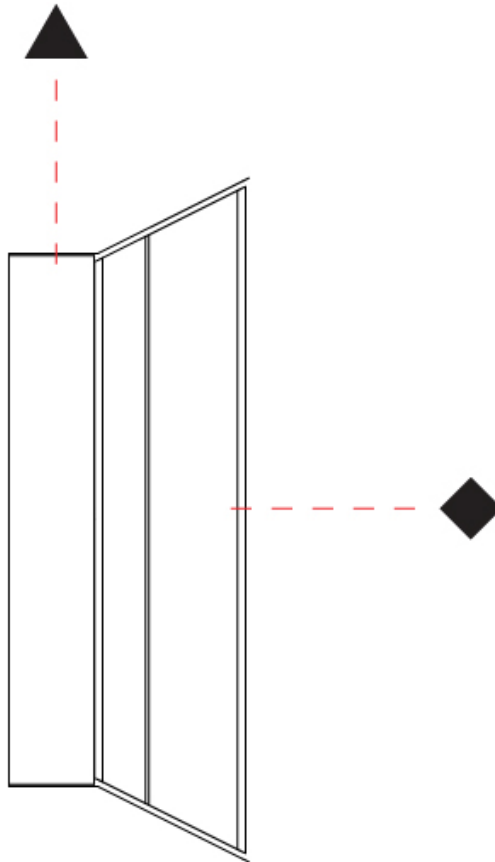

REGULA SURFACE

D143034-

PROJECT

TYPE

SPECIFIER

QUANTITY

DATE

D