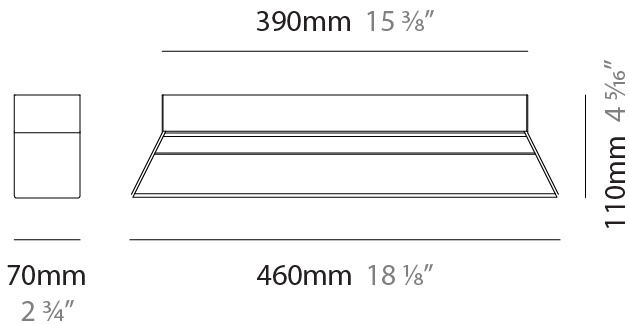

PROJECT _____
TYPE _____
SPECIFIER _____
QUANTITY _____
DATE _____

REGULA SURFACE

D142017-

base number   LED Dimming   Color Temperature   Finish Options   Holder Options

1. To build a product code in our configurator select the specify button on the base model # product page
2. To build a manual product code on this datasheet choose from the options listed below in blue font and add the suffix to the base model #

GENERAL

Series: Regula
Partner: Cangini & Tucci
Division: Design
Installation: Surface
Product Type: Ceiling Surface
Mounting Location: Ceiling

PHYSICAL

Shape: Rectangle
Length (mm): 460
Length (in): 18 3/8
Width (mm): 70
Width (in): 2 3/4
Height (mm): 110
Height (in): 4 5/16
Fixture Finish: [AMB](#) / [GRN](#) / [PNK](#) / [RUB](#) / [SKB](#) / [SMK](#) / [TOB](#) / [TRA](#)
Holder Finish: [BCN](#) / [CHA](#) / [FGD](#)
Fixture Material: Glass / Metal
Primary Material: Glass - Borosilicate

ELECTRICAL

Lamp Type: LED (Zhaga Standard)
Input Wattage (W): 24
Dimming: [Non-Dimming](#) / [Phase Dimming (120Vac only)](#) / [0-10V Dimming](#)
Driver Included: Yes
Driver Location: Integrated
Driver Type: Constant Voltage - Universal
Driver Class: Class 2
Input Voltage (V): 120 - 277
Output Voltage (V): 24

LED

Color Temperature (°K): [2700](#) / [3000](#)
Nominal Lumen (lm): 3264
CRI: >95 CRI
Lamp Life (hrs): 50000

OPTICAL

RATINGS AND CERTIFICATIONS

Certified By: Certified for North American Standards
IP rating: IP20