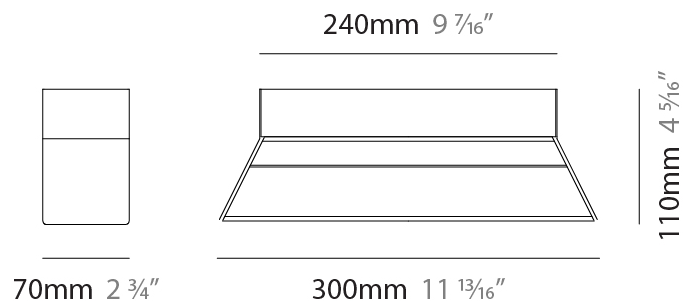

PROJECT
TYPE
SPECIFIER
QUANTITY
DATE

REGULA SURFACE

D142016-

base number	LED Dimming	Color Temperature	Finish Options	Holder Options

1. To build a product code in our configurator select the specify button on the base model # product page
2. To build a manual product code on this datasheet choose from the options listed below in blue font and add the suffix to the base model #

GENERAL

Series: Regula
Partner: Cangini & Tucci
Division: Design
Installation: Surface
Product Type: Ceiling Surface
Mounting Location: Ceiling

PHYSICAL

Shape: Rectangle
Length (mm): 300
Length (in): 11 ¹³/₁₆
Width (mm): 70
Width (in): 2 ³/₄
Height (mm): 110
Height (in): 4 ⁵/₁₆
Fixture Finish: AMB / GRN / PNK / RUB / SKB / SMK / TOB / TRA
Holder Finish: BCN / CHA / FGD
Fixture Material: Glass / Metal
Primary Material: Glass - Borosilicate

ELECTRICAL

Lamp Type: LED
Input Wattage (W): 15
Dimming: Non-Dimmable / 0-10V Dimming
Driver Included: Yes
Driver Location: Integrated
Driver Type: constant voltage-universal
Driver Class: Class 2
Input Voltage (V): 120 - 277
Output Voltage (V): 24

LED

Color Temperature (°K): 2700 / 3000
Nominal Lumen (lm): 2040
CRI: >95 CRI
Lamp Life (hrs): 50000

OPTICAL

RATINGS AND CERTIFICATIONS

Certified By: Certified for North American Standards
IP rating: IP20