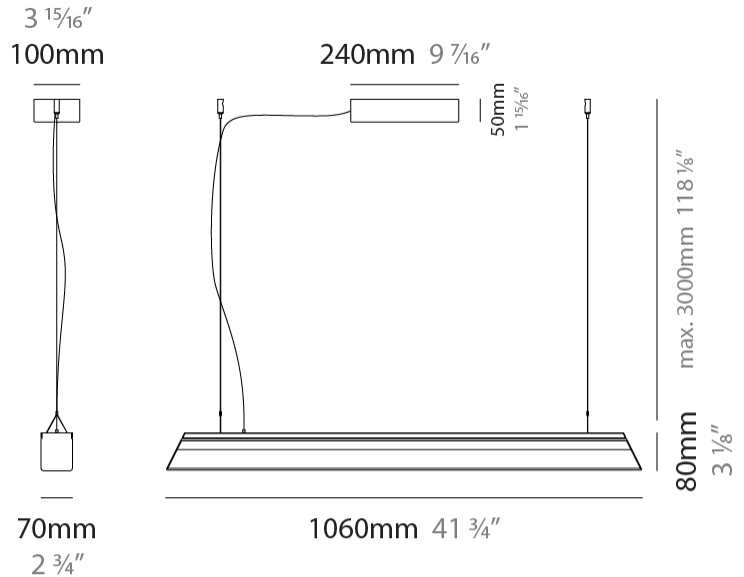

REGULA SUSPENSION

D141278-

base number   LED Dimming   Color Temperature   Finish Options   Holder Options

1. To build a product code in our configurator select the specify button on the base model # product page
2. To build a manual product code on this datasheet choose from the options listed below in blue font and add the suffix to the base model #

GENERAL

Series: Regula
Partner: Cangini & Tucci
Division: Design
Installation: Suspension
Product Type: Linear Profiles
Mounting Location: Ceiling

PHYSICAL

Shape: Rectangle
Length (mm): 1060
Length (in): 41 3/4
Width (mm): 70
Width (in): 2 3/4
Height (mm): 80
Height (in): 3 1/8
Max. Overall Height (mm): 3080
Max. Overall Height (in): 121 1/4
Fixture Finish: [AMB / GRN / PNK / RUB / SKB / SMK / TOB / TRA](#)
Holder Finish: [BCN / CHA / FGD](#)
Fixture Material: Glass / Metal
Primary Material: Glass - Borosilicate
Cable Details: 3000mm/118 1/8" Transparent Cable

ELECTRICAL

Lamp Type: LED
Input Wattage (W): 60
Dimming: [Non-Dimming / Phase Dimming (120vac Only)](#)
Driver Included: Yes
Driver Location: Integrated
Driver Type: Constant Voltage - Universal
Driver Class: Class 2
Input Voltage (V): 120 - 277
Output Voltage (V): 24

LED

Color Temperature (°K): [2700 / 3000](#)
Nominal Lumen (lm): 8160
CRI: >95 CRI
Lamp Life (hrs): 50000

OPTICAL

RATINGS AND CERTIFICATIONS

Certified By: Certified for North American Standards
IP rating: IP20