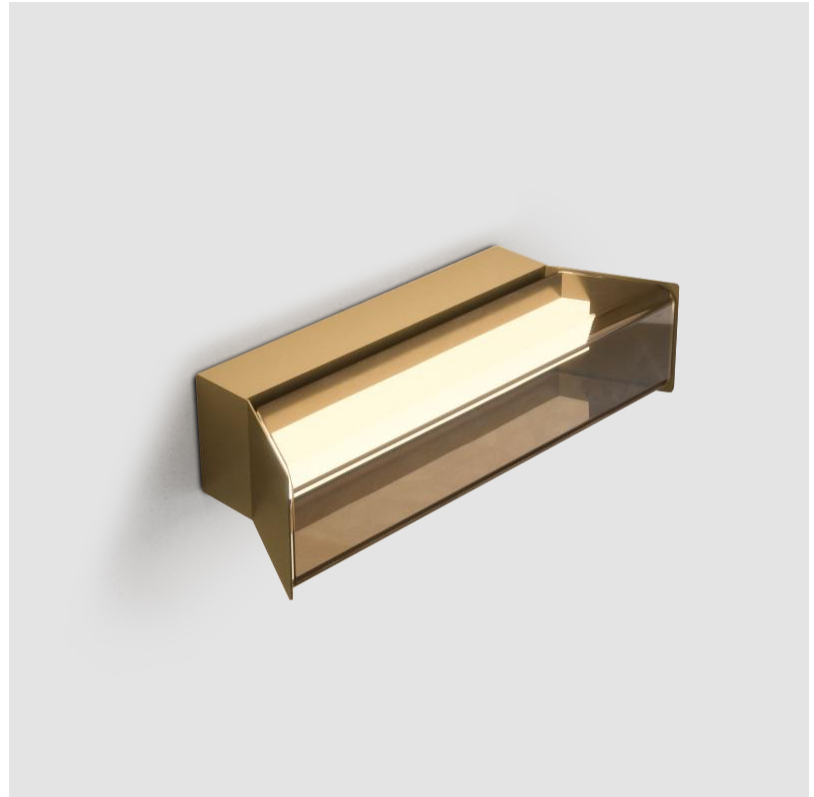

PROJECT
TYPE
SPECIFIER
QUANTITY
DATE

REGULA SURFACE

D143034-

base number	LED Dimming	Color Temperature	Finish Options	Holder Options

1. To build a product code in our configurator select the specify button on the base model # product page
2. To build a manual product code on this datasheet choose from the options listed below in blue font and add the suffix to the base model #

GENERAL

Series: Regula
Partner: Cangini & Tucci
Division: Design
Installation: Surface
Product Type: Wall Surface
Mounting Location: Wall

PHYSICAL

Shape: Rectangle
Length (mm): 300
Length (in): 11 ¹³/₁₆
Width (mm): 70
Width (in): 2 ³/₄
Height (mm): 110
Height (in): 4 ⁵/₁₆
Fixture Finish: AMB / GRN / PNK / RUB / SKB / SMK / TOB / TRA
Holder Finish: BCN / CHA / FGD
Fixture Material: Glass / Metal
Primary Material: Glass - Borosilicate

ELECTRICAL

Lamp Type: LED (Zhaga Standard)
Input Wattage (W): 15
Dimming: Non-Dimming / Phase Dimming (120vac Only)
Driver Included: Yes
Driver Location: Integrated
Driver Type: Constant Voltage - Universal
Driver Class: Class 2
Input Voltage (V): 120 - 277
Output Voltage (V): 24

LED

Color Temperature (°K): 2700 / 3000
Nominal Lumen (lm): 2040
CRI: >95 CRI
Lamp Life (hrs): 50000

OPTICAL

RATINGS AND CERTIFICATIONS

Certified By: Certified for North American Standards
IP rating: IP20