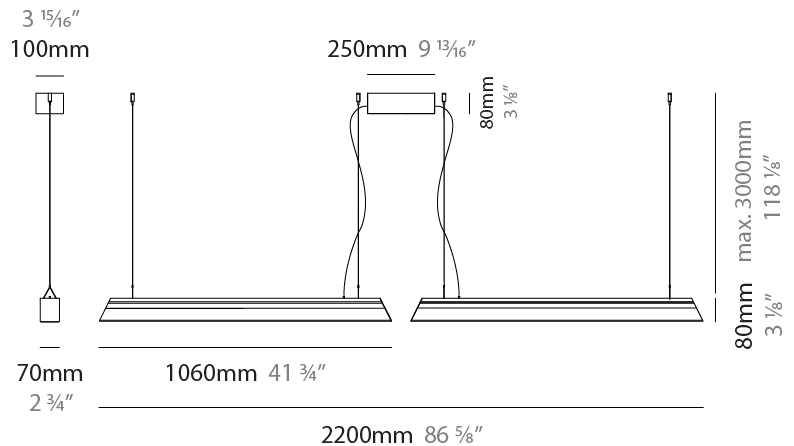

REGULA SUSPENSION

D141279-

base number   LED Dimming   Color Temperature   Finish Options   Holder Options

1. To build a product code in our configurator select the specify button on the base model # product page
2. To build a manual product code on this datasheet choose from the options listed below in blue font and add the suffix to the base model #

GENERAL

Series: Regula
Partner: Cangini & Tucci
Division: Design
Installation: Suspension
Product Type: Linear Profiles
Mounting Location: Ceiling

PHYSICAL

Shape: Rectangle
Length (mm): 2200
Length (in): 86 ⁵/₈
Width (mm): 70
Width (in): 2 ³/₄
Height (mm): 80
Height (in): 3 ¹/₈
Max. Overall Height (mm): 3080
Max. Overall Height (in): 121 ¹/₄
[Fixture Finish: AMB / GRN / PNK / RUB / SKB / SMK / TOB / TRA](#)
[Holder Finish: BCN / CHA / FGD](#)
Fixture Material: Glass / Metal
Primary Material: Glass - Borosilicate
Cable Details: 3000mm/118 1/8" Transparent Cable

ELECTRICAL

Lamp Type: LED
Input Wattage (W): 120
[Dimming: Non-Dimming / Phase Dimming (120vac Only)](#)
Driver Included: Yes
Driver Location: Integrated
Driver Type: Constant Voltage - Universal
Driver Class: Class 2
Input Voltage (V): 120
Output Voltage (V): 24

LED

[Color Temperature (°K): 2700 / 3000](#)
Nominal Lumen (lm): 16320
CRI: >95 CRI
Lamp Life (hrs): 50000

OPTICAL

RATINGS AND CERTIFICATIONS

Certified By: Certified for North American Standards
IP rating: IP20