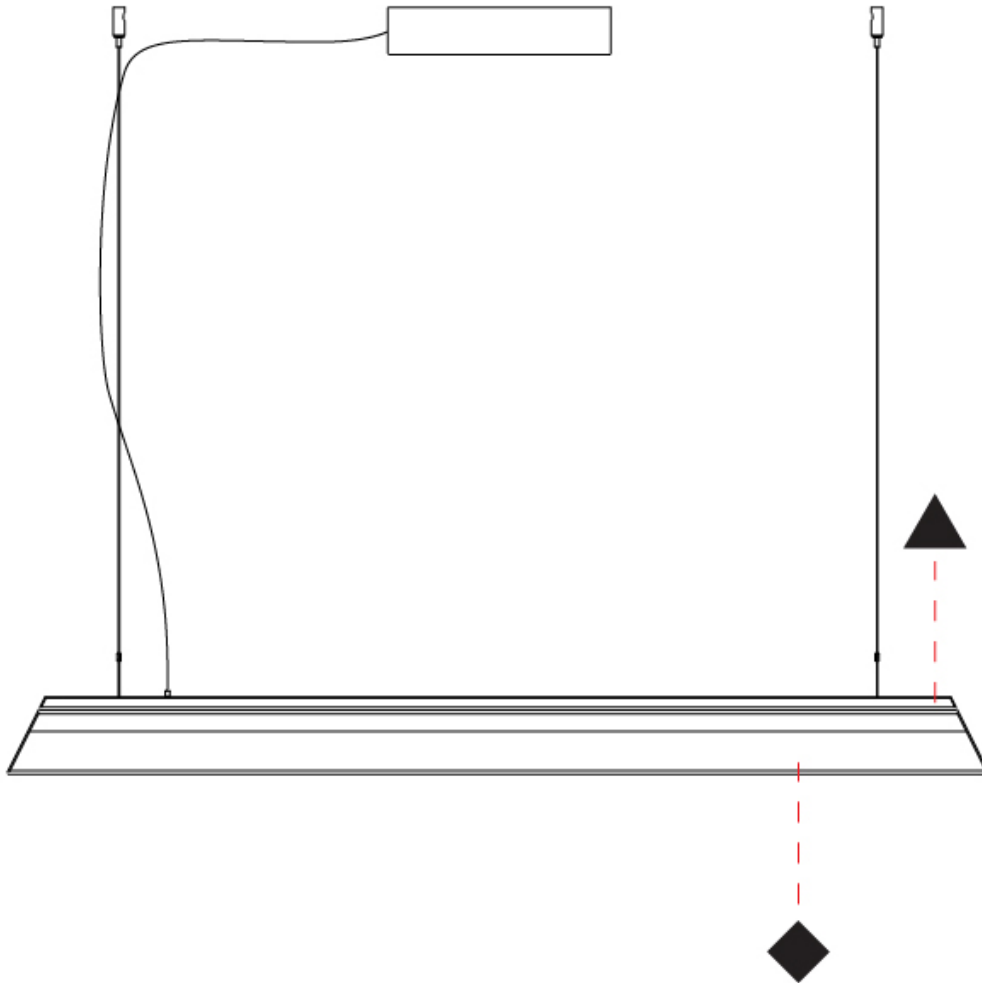

REGULA SUSPENSION

D141278-

PROJECT	_____
TYPE	_____
SPECIFIER	_____
QUANTITY	_____
DATE	_____

D