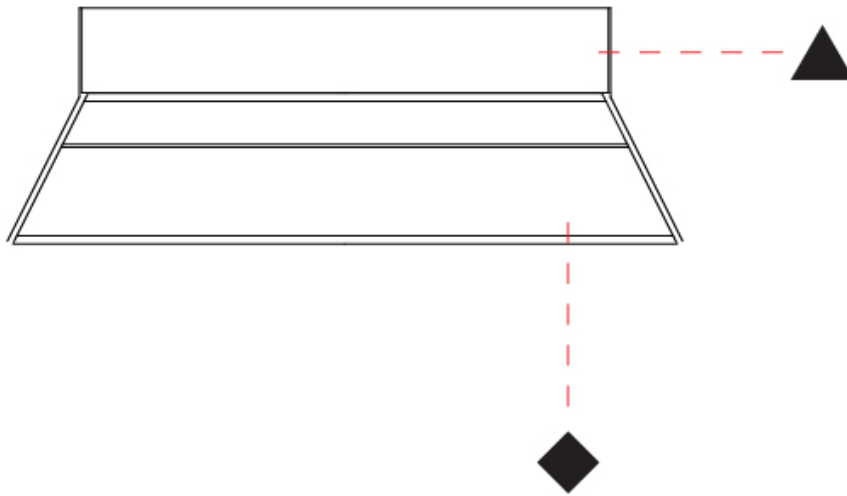

REGULA SURFACE

D142016-

PROJECT

TYPE

SPECIFIER

QUANTITY

DATE

D