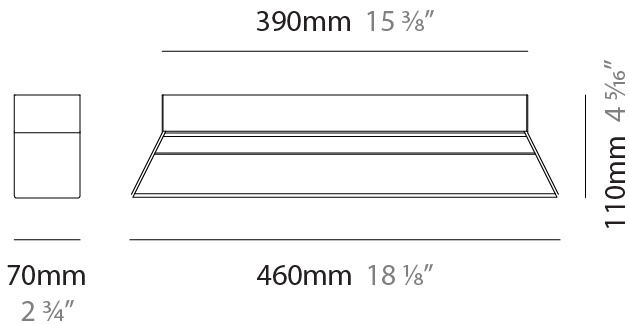

PROJECT _____
TYPE _____
SPECIFIER _____
QUANTITY _____
DATE _____

REGULA SURFACE

D142017-

base number   LED Dimming   Color Temperature   Finish Options   Holder Options

1. To build a product code in our configurator select the specify button on the base model # product page
2. To build a manual product code on this datasheet choose from the options listed below in blue font and add the suffix to the base model #

GENERAL

Series: Regula
Partner: Cangini & Tucci
Division: Design
Installation: Surface
Product Type: Ceiling Surface
Mounting Location: Ceiling

PHYSICAL

Shape: Rectangle
Length (mm): 460
Length (in): 18 ³/₈
Width (mm): 70
Width (in): 2 ³/₄
Height (mm): 110
Height (in): 4 ⁵/₁₆
Fixture Finish: [AMB](#) / [GRN](#) / [PNK](#) / [RUB](#) / [SKB](#) / [SMK](#) / [TOB](#) / [TRA](#)
Holder Finish: [BCN](#) / [CHA](#) / [FGD](#)
Fixture Material: Glass / Metal
Primary Material: Glass - Borosilicate

ELECTRICAL

Lamp Type: LED (Zhaga Standard)
Input Wattage (W): 24
Dimming: [Non-Dimming](#) / [Phase Dimming (120Vac only)](#) / [0-10V Dimming](#)
Driver Included: Yes
Driver Location: Integrated
Driver Type: Constant Voltage - Universal
Driver Class: Class 2
Input Voltage (V): 120 - 277
Output Voltage (V): 24

LED

Color Temperature (°K): [2700](#) / [3000](#)
Nominal Lumen (lm): 3264
CRI: >95 CRI
Lamp Life (hrs): 50000

OPTICAL

RATINGS AND CERTIFICATIONS

Certified By: Certified for North American Standards
IP rating: IP20