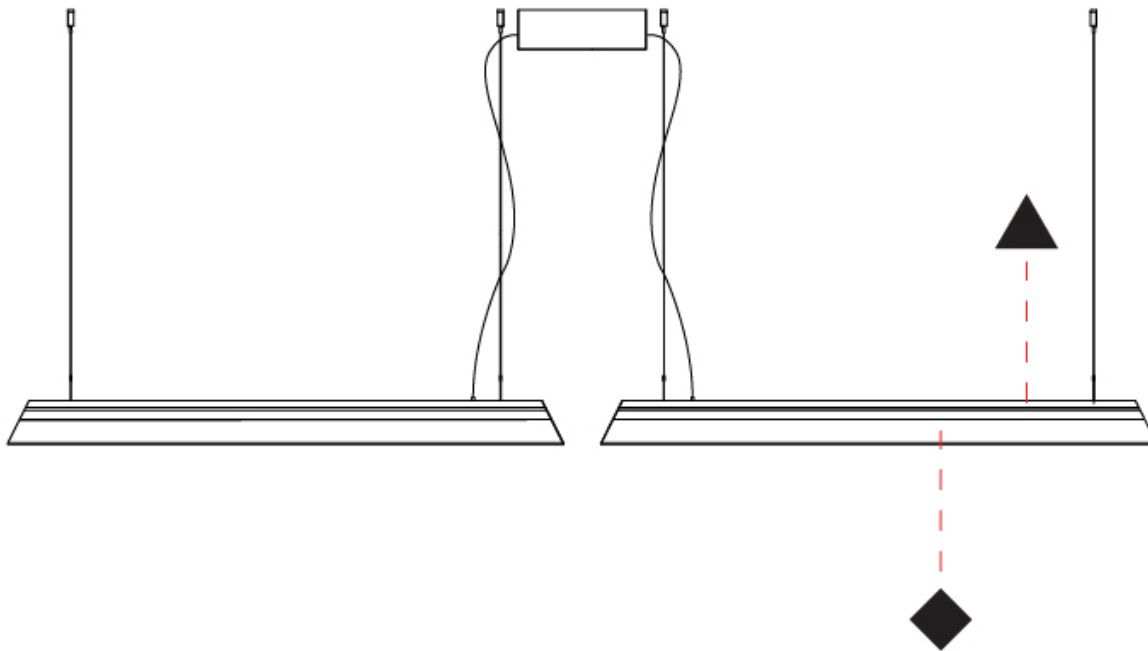

REGULA SUSPENSION

D141279-

PROJECT
TYPE
SPECIFIER
QUANTITY
DATE

D