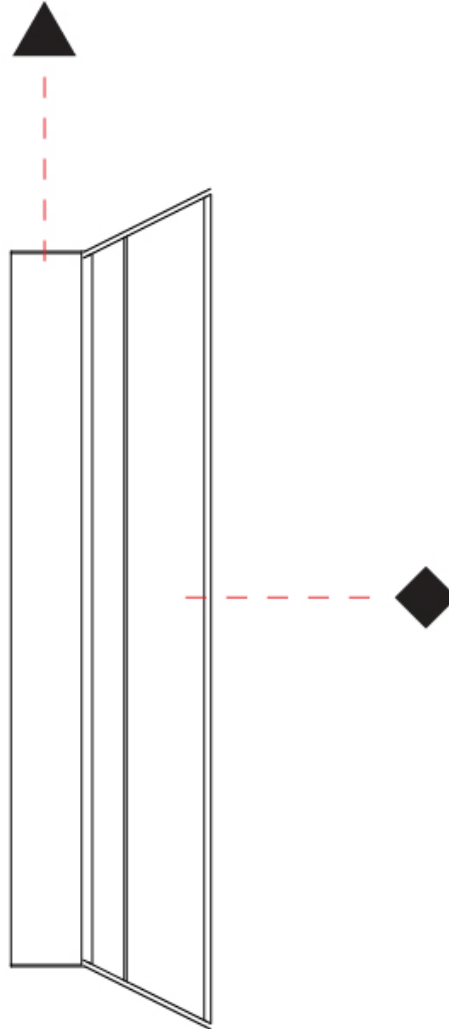

REGULA SURFACE

D143035-

PROJECT _____

TYPE _____

SPECIFIER _____

QUANTITY _____

DATE _____

D