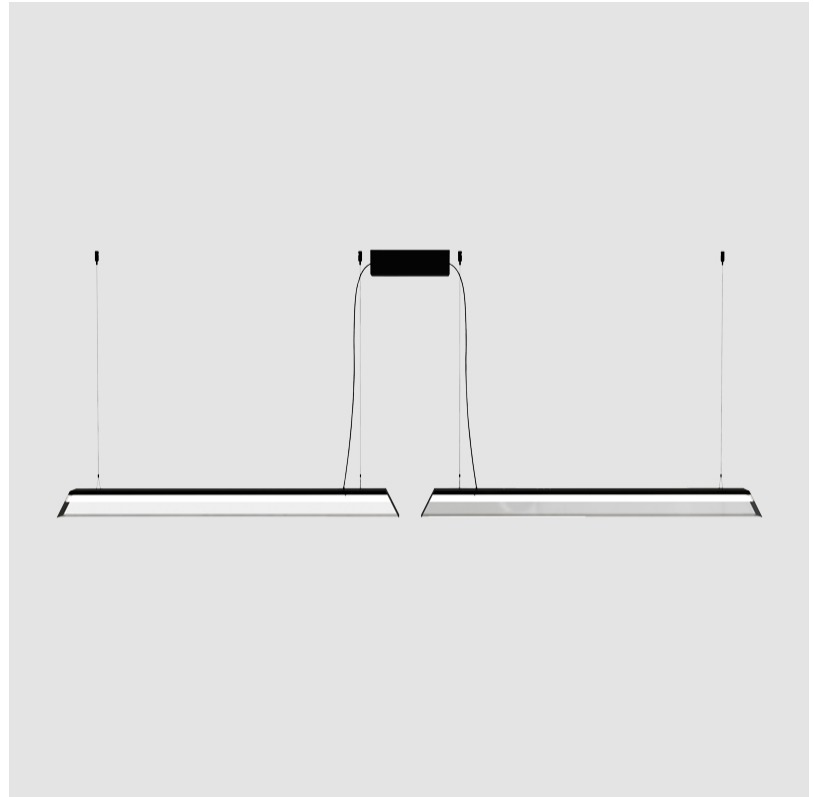

REGULA SUSPENSION

D141279-

base number   LED Dimming   Color Temperature   Finish Options   Holder Options

1. To build a product code in our configurator select the specify button on the base model # product page
2. To build a manual product code on this datasheet choose from the options listed below in blue font and add the suffix to the base model #

GENERAL

Series: Regula
Partner: Cangini & Tucci
Division: Design
Installation: Suspension
Product Type: Linear Profiles
Mounting Location: Ceiling

PHYSICAL

Shape: Rectangle
Length (mm): 2200
Length (in): 86 ⁵/₈
Width (mm): 70
Width (in): 2 ³/₄
Height (mm): 80
Height (in): 3 ¹/₈
Max. Overall Height (mm): 3080
Max. Overall Height (in): 121 ¹/₄
[Fixture Finish: AMB / GRN / PNK / RUB / SKB / SMK / TOB / TRA](#)
[Holder Finish: BCN / CHA / FGD](#)
Fixture Material: Glass / Metal
Primary Material: Glass - Borosilicate
Cable Details: 3000mm/118 1/8" Transparent Cable

ELECTRICAL

Lamp Type: LED
Input Wattage (W): 120
[Dimming: Non-Dimming / Phase Dimming (120vac Only)](#)
Driver Included: Yes
Driver Location: Integrated
Driver Type: Constant Voltage - Universal
Driver Class: Class 2
Input Voltage (V): 120
Output Voltage (V): 24

LED

[Color Temperature (°K): 2700 / 3000](#)
Nominal Lumen (lm): 16320
CRI: >95 CRI
Lamp Life (hrs): 50000

OPTICAL

RATINGS AND CERTIFICATIONS

Certified By: Certified for North American Standards
IP rating: IP20