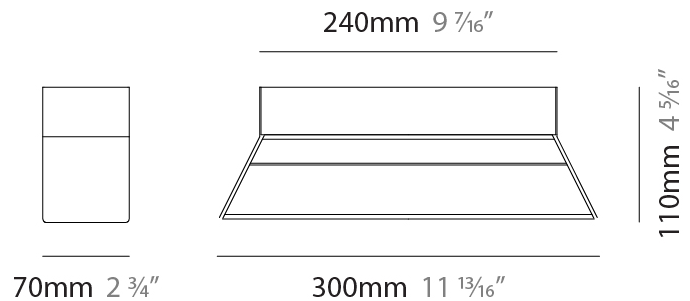

PROJECT
TYPE
SPECIFIER
QUANTITY
DATE

REGULA SURFACE

D142016-

base number	LED Dimming	Color Temperature	Finish Options	Holder Options

1. To build a product code in our configurator select the specify button on the base model # product page
2. To build a manual product code on this datasheet choose from the options listed below in blue font and add the suffix to the base model #

GENERAL

Series: Regula
Partner: Cangini & Tucci
Division: Design
Installation: Surface
Product Type: Ceiling Surface
Mounting Location: Ceiling

PHYSICAL

Shape: Rectangle
Length (mm): 300
Length (in): 11 ¹³/₁₆
Width (mm): 70
Width (in): 2 ³/₄
Height (mm): 110
Height (in): 4 ⁵/₁₆
Fixture Finish: AMB / GRN / PNK / RUB / SKB / SMK / TOB / TRA
Holder Finish: BCN / CHA / FGD
Fixture Material: Glass / Metal
Primary Material: Glass - Borosilicate

ELECTRICAL

Lamp Type: LED
Input Wattage (W): 15
Dimming: Non-Dimmable / 0-10V Dimming
Driver Included: Yes
Driver Location: Integrated
Driver Type: constant voltage-universal
Driver Class: Class 2
Input Voltage (V): 120 - 277
Output Voltage (V): 24

LED

Color Temperature (°K): 2700 / 3000
Nominal Lumen (lm): 2040
CRI: >95 CRI
Lamp Life (hrs): 50000

OPTICAL

RATINGS AND CERTIFICATIONS

Certified By: Certified for North American Standards
IP rating: IP20