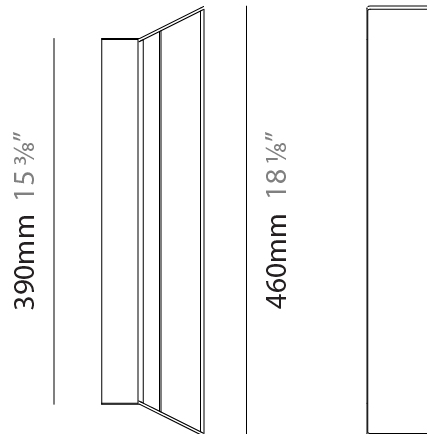

#### PHYSICAL

Shape: Rectangle  
 Length (mm): 460  
 Length (in): 18 3/8  
 Width (mm): 70  
 Width (in): 2 3/4  
 Height (mm): 110  
 Height (in): 4 5/16  
[Fixture Finish: AMB / GRN / PNK / RUB / SKB / SMK / TOB / TRA](#)  
[Holder Finish: BCN / CHA / FGD](#)  
 Fixture Material: Glass / Metal  
 Primary Material: Glass - Borosilicate

#### OPTICAL

#### RATINGS AND CERTIFICATIONS

Certified By: Certified for North American Standards  
 IP rating: IP20

110mm 4 5/16"

70mm 2 3/4"