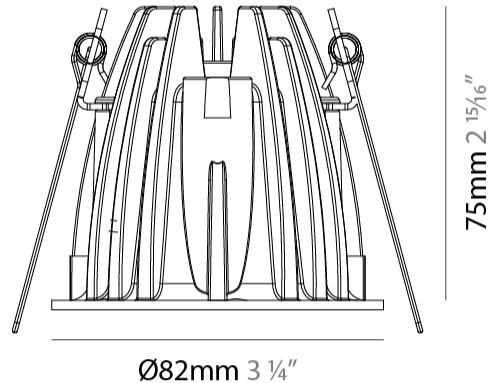

1. To build a product code in our configurator select the specify button on the base model # product page
2. To build a manual product code on this datasheet choose from the options listed below in blue font and add the suffix to the base model #

GENERAL

Series: Robusto
Partner: Zaneen
Division: Architectural
Installation: Recessed
Product Type: Downlight
Mounting Location: Ceiling
Light Distribution: Downlight

PHYSICAL

Aperture Sizes - Downlights: 3"
Shape: Round
Diameter (mm): 82
Diameter (in): 3 ¼
Height (mm): 75
Height (in): 2 15/16
Weight (kg): 0.235
Weight (lbs): 0.52
Screws: AISI 316L Anti-Vandal
Fixture Finish: WHI / BLK
Fixture Material: Aluminum Die Cast
Cable Details: 30 cm PVC + PVC 2x0,5 mm2
Cut-out Measurements: 74mm / 2 15/16"

ELECTRICAL

Lamp Type: LED
Input Wattage (W): 12.9
Dimming: Non-Dimming / Phase Dimming (120Vac only) / 0-10V Dimming
Driver Included: No
Driver Location: Remote
Driver Type: Constant Current - Universal
Driver Class: Class 2
Input Voltage (V): 120 - 277
Constant Current (MA): 350
Upon Request: Dim-to-warm is 0-10Vdc dimming

LED

Color Temperature (°K): 2700 / 3000 / 4000
Max. Delivered Lumen (lm): 1154 (300K)
CRI: >90 CRI
Lamp Life (hrs): 100000

OPTICAL

Optic°: 20 / 32 / 40
Beam Angle: Narrow / Medium / Wide

RATINGS AND CERTIFICATIONS

Certified By: Certified for North American Standards
IP rating: IP20
Bug Rating: B1 U0 G0