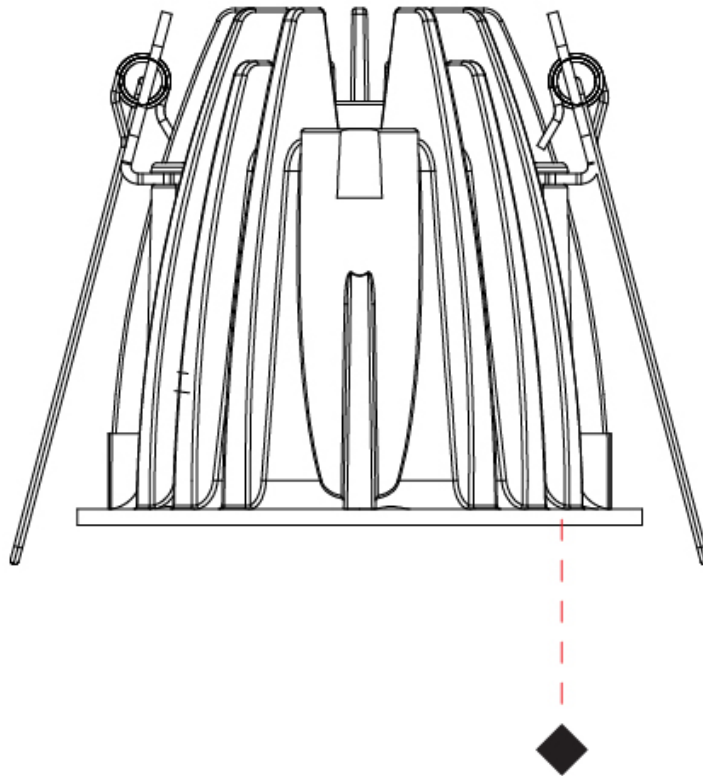

ROBUSTO RECESSED

A12R0006-

PROJECT _____

TYPE _____

SPECIFIER _____

QUANTITY _____

DATE _____

A