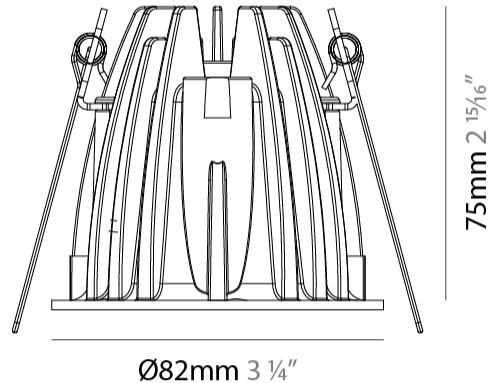

1. To build a product code in our configurator select the specify button on the base model # product page
2. To build a manual product code on this datasheet choose from the options listed below in blue font and add the suffix to the base model #

GENERAL

Series: Robusto
Partner: Zaneen
Division: Architectural
Installation: Recessed
Product Type: Downlight
Mounting Location: Ceiling
Light Distribution: Downlight

PHYSICAL

Aperture Sizes - Downlights: 3"
Shape: Round
Diameter (mm): 82
Diameter (in): 3 1/4
Height (mm): 75
Height (in): 2 15/16
Weight (kg): 0.235
Weight (lbs): 0.52
Screws: AISI 316L Anti-Vandal
Fixture Finish: WHI / BLK
Fixture Material: Aluminum Die Cast
Cable Details: 30 cm PVC + PVC 2x0,5 mm2
Cut-out Measurements: 74mm / 2 15/16"

ELECTRICAL

Lamp Type: LED
Input Wattage (W): 12.9
Dimming: Non-Dimming / Phase Dimming (120Vac only) / 0-10V Dimming
Driver Included: No
Driver Location: Remote
Driver Type: Constant Current - Universal
Driver Class: Class 2
Input Voltage (V): 120 - 277
Constant Current (MA): 350
Upon Request: Dim-to-warm is 0-10Vdc dimming

LED

Color Temperature (°K): 2700 / 3000 / 4000
Max. Delivered Lumen (lm): 1154 (300K)
CRI: >90 CRI
Lamp Life (hrs): 100000

OPTICAL

Optic°: 20 / 32 / 40
Beam Angle: Narrow / Medium / Wide

RATINGS AND CERTIFICATIONS

Certified By: Certified for North American Standards
IP rating: IP20
Bug Rating: B1 U0 G0