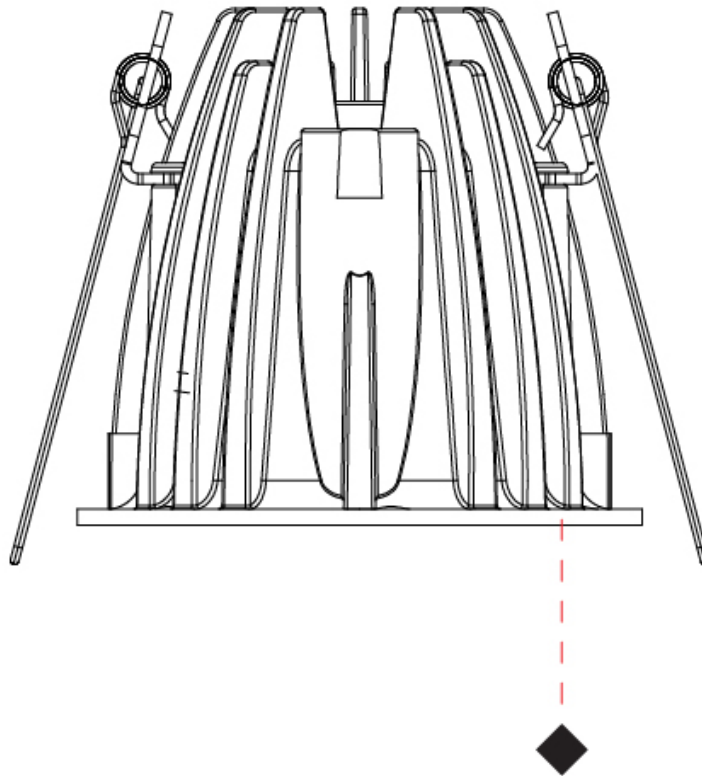

ROBUSTO RECESSED

A12R0005-

PROJECT _____

TYPE _____

SPECIFIER _____

QUANTITY _____

DATE _____

A