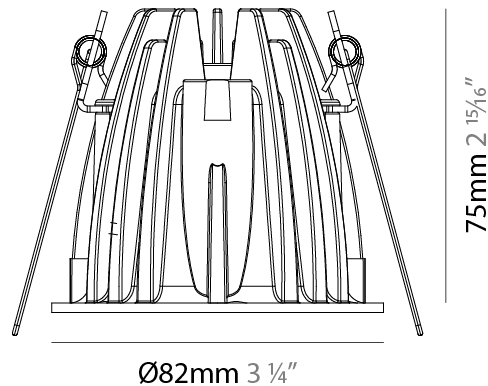

ROBUSTO RECESSED

A12R0006-

base number	Finish Options	Lens Options

1. To build a product code in our configurator select the specify button on the base model # product page
2. To build a manual product code on this datasheet choose from the options listed below in blue font and add the suffix to the base model #

GENERAL

Series: Robusto
Partner: Zaneen
Division: Architectural
Installation: Recessed
Product Type: Downlight
Mounting Location: Ceiling
Light Distribution: Downlight

PHYSICAL

Aperture Sizes - Downlights: 3"
Shape: Round
Diameter (mm): 82
Diameter (in): 3 1/4
Height (mm): 75
Height (in): 2 15/16
Weight (kg): 0.235
Weight (lbs): 0.52
Screws: AISI 316L Anti-Vandal
Fixture Finish: WHI / BLK
Fixture Material: Aluminum Die Cast
Cable Details: 30 cm PVC + PVC 2x0,5 mm2
Cut-out Measurements: 74mm / 2 15/16"

ELECTRICAL

Lamp Type: LED
Input Wattage (W): 11.8
Dimming: Dali Dimming
Driver Included: No
Driver Location: Remote
Driver Type: Constant Current - Universal
Driver Class: Class 2
Input Voltage (V): 120 - 277
Constant Current (MA): 500

LED

Color Temperature (°K): 1800-3000 - Dim to Warm
Max. Delivered Lumen (lm): 28 - 1045
CRI: >90 CRI
Lamp Life (hrs): 100000
Special LEDs offerings: Dim to Warm

OPTICAL

Optic°: 20 / 40
Beam Angle: Narrow / Wide

RATINGS AND CERTIFICATIONS

Certified By: Certified for North American Standards
IP rating: IP20
Bug Rating: B1 U0 G0