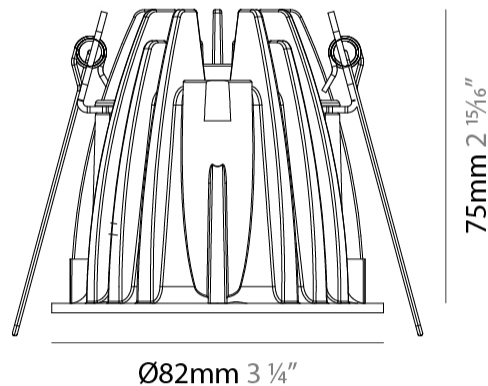

1. To build a product code in our configurator select the specify button on the base model # product page
2. To build a manual product code on this datasheet choose from the options listed below in blue font and add the suffix to the base model #

GENERAL

Series: Robusto
Partner: Zaneen
Division: Architectural
Installation: Recessed
Product Type: Downlight
Mounting Location: Ceiling
Light Distribution: Downlight

PHYSICAL

Aperture Sizes - Downlights: 3"
Shape: Round
Diameter (mm): 82
Diameter (in): 3 1/4
Height (mm): 75
Height (in): 2 15/16
Weight (kg): 0.235
Weight (lbs): 0.52
Screws: AISI 316L Anti-Vandal
Fixture Finish: WHI / BLK
Fixture Material: Aluminum Die Cast
Cable Details: 30 cm PVC + PVC 2x0,5 mm2
Cut-out Measurements: 74mm / 2 15/16"

ELECTRICAL

Lamp Type: LED
Input Wattage (W): 12.9
Dimming: Non-Dimming / Phase Dimming (120Vac only) / 0-10V Dimming
Driver Included: No
Driver Location: Remote
Driver Type: Constant Current - Universal
Driver Class: Class 2
Input Voltage (V): 120 - 277
Constant Current (MA): 350
Upon Request: Dim-to-warm is 0-10Vdc dimming

LED

Color Temperature (°K): 2700 / 3000 / 4000
Max. Delivered Lumen (lm): 1154 (300K)
CRI: >90 CRI
Lamp Life (hrs): 100000

OPTICAL

Optic°: 20 / 32 / 40
Beam Angle: Narrow / Medium / Wide

RATINGS AND CERTIFICATIONS

Certified By: Certified for North American Standards
IP rating: IP20
Bug Rating: B1 U0 G0