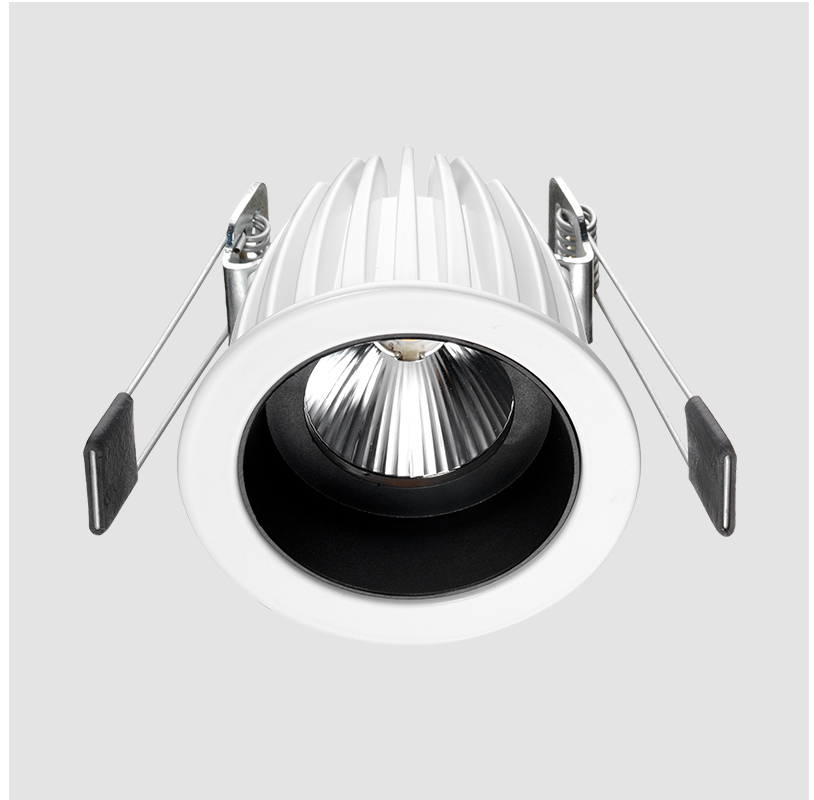

1. To build a product code in our configurator select the specify button on the base model # product page
2. To build a manual product code on this datasheet choose from the options listed below in blue font and add the suffix to the base model #

GENERAL

Series: Robusto
Partner: Zaneen
Division: Architectural
Installation: Recessed
Product Type: Downlight
Mounting Location: Ceiling
Light Distribution: Downlight

PHYSICAL

Aperture Sizes - Downlights: 3"
Shape: Round
Diameter (mm): 82
Diameter (in): 3 1/4
Height (mm): 75
Height (in): 2 15/16
Weight (kg): 0.235
Weight (lbs): 0.52
Screws: AISI 316L Anti-Vandal
Fixture Finish: WHI / BLK
Fixture Material: Aluminum Die Cast
Cable Details: 30 cm PVC + PVC 2x0,5 mm2
Cut-out Measurements: 74mm / 2 15/16"

ELECTRICAL

Lamp Type: LED
Input Wattage (W): 12.9
Dimming: Non-Dimming / Phase Dimming (120Vac only) / 0-10V Dimming
Driver Included: No
Driver Location: Remote
Driver Type: Constant Current - Universal
Driver Class: Class 2
Input Voltage (V): 120 - 277
Constant Current (MA): 350
Upon Request: Dim-to-warm is 0-10Vdc dimming

LED

Color Temperature (°K): 2700 / 3000 / 4000
Max. Delivered Lumen (lm): 1154 (300K)
CRI: >90 CRI
Lamp Life (hrs): 100000

OPTICAL

Optic°: 20 / 32 / 40
Beam Angle: Narrow / Medium / Wide

RATINGS AND CERTIFICATIONS

Certified By: Certified for North American Standards
IP rating: IP20
Bug Rating: B1 U0 G0