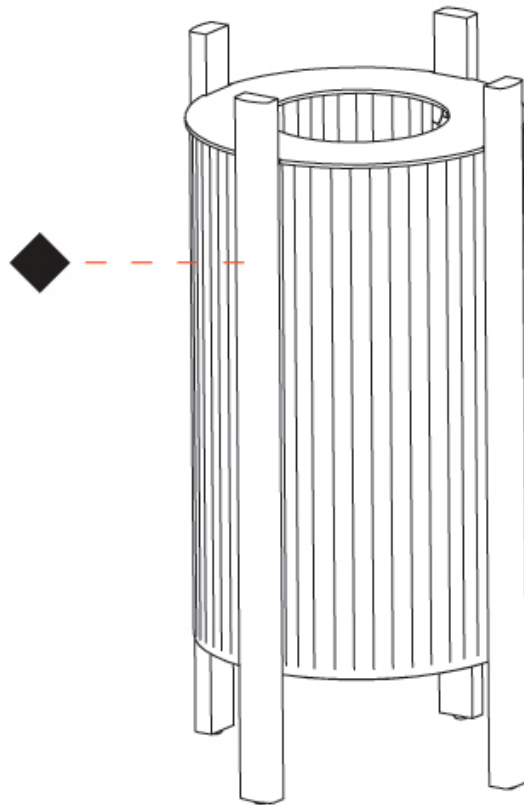

ROL PORTABLE

D94070-

PROJECT	_____
TYPE	_____
SPECIFIER	_____
QUANTITY	_____
DATE	_____

D