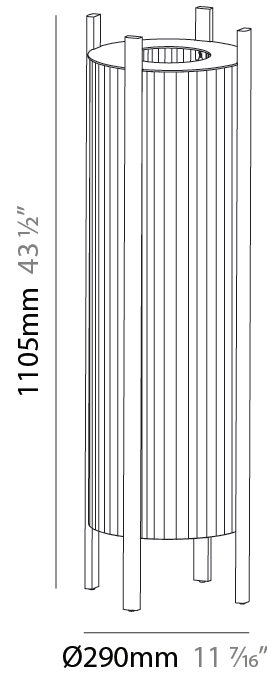

PROJECT	_____
TYPE	_____
SPECIFIER	_____
QUANTITY	_____
DATE	_____

ROL PORTABLE

D94069-

base number   Finish
Options

1. To build a product code in our configurator select the specify button on the base model # product page
2. To build a manual product code on this datasheet choose from the options listed below in blue font and add the suffix to the base model #

GENERAL

Series: Rol _____
Partner: Milan _____
Division: Design _____
Installation: Portable _____
Product Type: Floor _____
Mounting Location: Floor _____

PHYSICAL

Shape: Oval _____
Diameter (mm): 340 _____
Diameter (in): 13 ³/₈ _____
Height (mm): 1105 _____
Height (in): 43 ¹/₂ _____
Diffuser: Translucent Lampshade _____
Fixture Finish: MBQ / VIW _____
Fixture Material: Wood / Polyscreen _____

ELECTRICAL

Number of Lamps: 1 _____
Lamp Type: LED Retrofit _____
Lamp Shape: A19 _____
Bulb Included: Bulb Not Included _____
Max. Wattage Per Lamp (W): 12 _____
Lamp Base: E26 _____
Input Voltage (V): 120 _____
Upon Request: 277Vac / GU24 _____

LED

OPTICAL

RATINGS AND CERTIFICATIONS

Certified By: CSA Certified to UL and CSA Standards _____
IP rating: IP55 _____