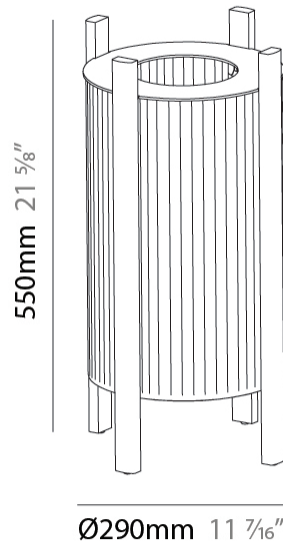

PROJECT
TYPE
SPECIFIER
QUANTITY
DATE

ROL PORTABLE

D94070-

base number   Finish
Options

1. To build a product code in our configurator select the specify button on the base model # product page
2. To build a manual product code on this datasheet choose from the options listed below in blue font and add the suffix to the base model #

GENERAL

Series: Rol
Partner: Milan
Division: Design
Installation: Portable
Product Type: Floor
Mounting Location: Floor

PHYSICAL

Shape: Abstract
Diameter (mm): 290
Diameter (in): 11 ⁷/₁₆
Height (mm): 550
Height (in): 21 ⁵/₈
Diffuser: Translucent Lampshade
Fixture Finish: MBQ / VIW
Fixture Material: Wood / Polyscreen

ELECTRICAL

Number of Lamps: 1
Lamp Type: LED Retrofit
Lamp Shape: A19
Bulb Included: Bulb Not Included
Max. Wattage Per Lamp (W): 12
Lamp Base: E26
Input Voltage (V): 120
Upon Request: 277Vac / GU24

LED

OPTICAL

RATINGS AND CERTIFICATIONS

Certified By: CSA Certified to UL and CSA Standards
IP rating: IP55