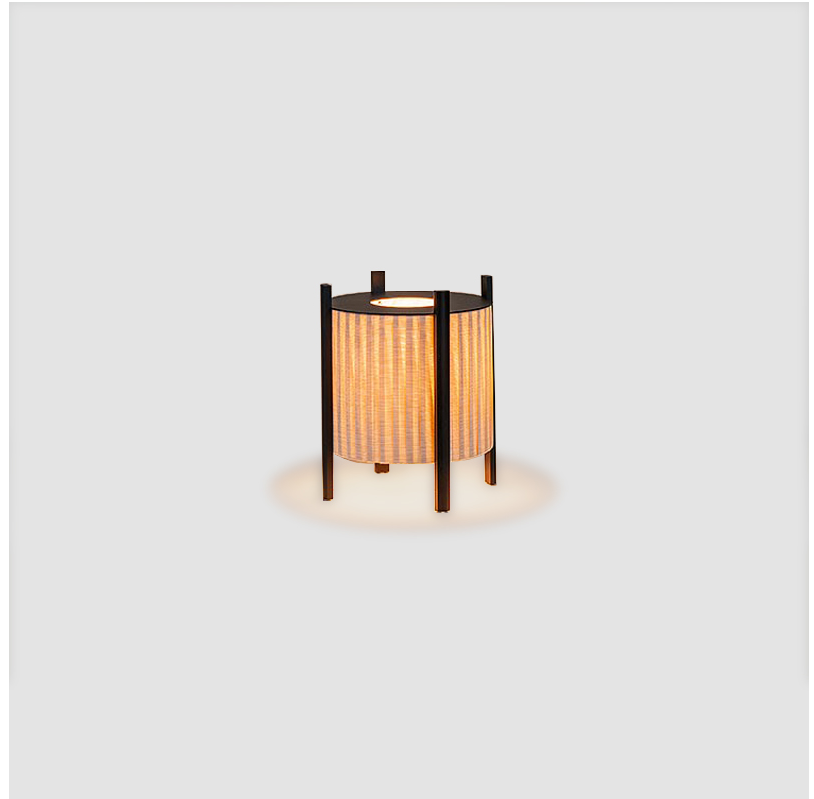

PROJECT	_____
TYPE	_____
SPECIFIER	_____
QUANTITY	_____
DATE	_____

ROL PORTABLE

D94071-

base number _____
Finish _____
Options _____

1. To build a product code in our configurator select the specify button on the base model # product page
2. To build a manual product code on this datasheet choose from the options listed below in blue font and add the suffix to the base model #

GENERAL

Series: Rol _____
Partner: Milan _____
Division: Design _____
Installation: Portable _____
Product Type: Floor _____
Mounting Location: Floor _____

PHYSICAL

Shape: Abstract _____
Diameter (mm): 390 _____
Diameter (in): 15 ³/₈ _____
Height (mm): 390 _____
Height (in): 17 ¹¹/₁₆ _____
Diffuser: Translucent Lampshade _____
Fixture Finish: MBQ / VIW _____
Fixture Material: Wood / Polyscreen _____

ELECTRICAL

Number of Lamps: 1 _____
Lamp Type: LED Retrofit _____
Lamp Shape: A19 _____
Bulb Included: Bulb Not Included _____
Max. Wattage Per Lamp (W): 12 _____
Lamp Base: E26 _____
Input Voltage (V): 120 _____
Upon Request: 277Vac / GU24 _____

LED

OPTICAL

RATINGS AND CERTIFICATIONS

Certified By: CSA Certified to UL and CSA Standards _____
IP rating: IP55 _____