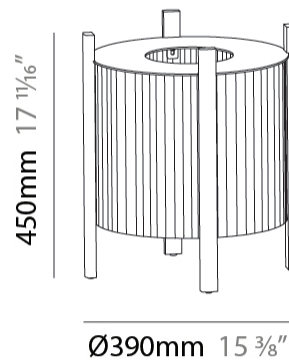

PROJECT	_____
TYPE	_____
SPECIFIER	_____
QUANTITY	_____
DATE	_____

ROL PORTABLE

D94071-

base number _____
Finish _____
Options _____

1. To build a product code in our configurator select the specify button on the base model # product page
2. To build a manual product code on this datasheet choose from the options listed below in blue font and add the suffix to the base model #

GENERAL

Series: Rol _____
Partner: Milan _____
Division: Design _____
Installation: Portable _____
Product Type: Floor _____
Mounting Location: Floor _____

PHYSICAL

Shape: Abstract _____
Diameter (mm): 390 _____
Diameter (in): 15 ³/₈ _____
Height (mm): 390 _____
Height (in): 17 ¹¹/₁₆ _____
Diffuser: Translucent Lampshade _____
Fixture Finish: MBQ / VIW _____
Fixture Material: Wood / Polyscreen _____

ELECTRICAL

Number of Lamps: 1 _____
Lamp Type: LED Retrofit _____
Lamp Shape: A19 _____
Bulb Included: Bulb Not Included _____
Max. Wattage Per Lamp (W): 12 _____
Lamp Base: E26 _____
Input Voltage (V): 120 _____
Upon Request: 277Vac / GU24 _____

LED

OPTICAL

RATINGS AND CERTIFICATIONS

Certified By: CSA Certified to UL and CSA Standards _____
IP rating: IP55 _____