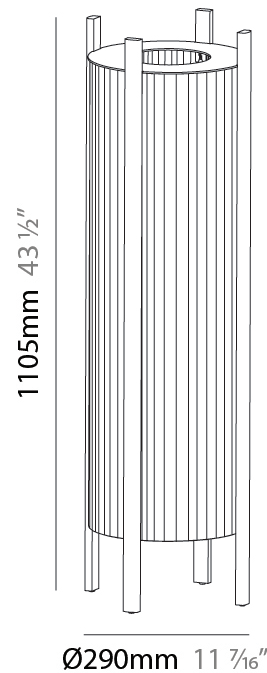

PROJECT	
TYPE	
SPECIFIER	
QUANTITY	
DATE	

ROL PORTABLE

D94069-

base number   Finish
Options

1. To build a product code in our configurator select the specify button on the base model # product page
2. To build a manual product code on this datasheet choose from the options listed below in blue font and add the suffix to the base model #

GENERAL

Series: Rol
Brand: Milan
Division: Design
Mounting Type: Portable
Mounting Location: Floor
Subcategory: Floor

PHYSICAL

Shape: Oval
Diameter (mm): 340
Diameter (in): 13 ³/₈
Height (mm): 1105
Height (in): 43 ¹/₂
Light Distribution: Omnidirectional
Diffuser: Translucent Lampshade
Fixture Finish: MBQ / VIW
Fixture Material: Wood / Polyscreen

ELECTRICAL

Number of Lamps: 1
Lamp Type: LED Retrofit
Lamp Shape: A19
Bulb Included: Bulb Not Included
Max. Wattage Per Lamp (W): 12
Lamp Base: E26
Input Voltage (V): 120
Upon Request: 277Vac / GU24

LED

OPTICAL

RATINGS AND CERTIFICATIONS

Certified By: CSA Certified to UL and CSA Standards
IP rating: IP55