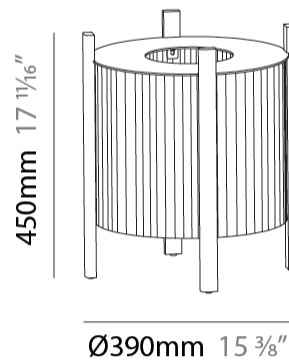

ROL PORTABLE

D94071-

base number _____
Finish _____
Options _____

1. To build a product code in our configurator select the specify button on the base model # product page
2. To build a manual product code on this datasheet choose from the options listed below in blue font and add the suffix to the base model #

GENERAL

Series: Rol _____
Brand: Milan _____
Division: Design _____
Mounting Type: Portable _____
Mounting Location: Floor _____
Subcategory: Floor _____

PHYSICAL

Shape: Abstract _____
Diameter (mm): 390 _____
Diameter (in): 15 ³/₈ _____
Height (mm): 390 _____
Height (in): 17 ¹¹/₁₆ _____
Light Distribution: Omnidirectional _____
Diffuser: Translucent Lampshade _____
Fixture Finish: MBQ / VIW _____
Fixture Material: Wood / Polyscreen _____

ELECTRICAL

Number of Lamps: 1 _____
Lamp Type: LED Retrofit _____
Lamp Shape: A19 _____
Bulb Included: Bulb Not Included _____
Max. Wattage Per Lamp (W): 12 _____
Lamp Base: E26 _____
Input Voltage (V): 120 _____
Upon Request: 277Vac / GU24 _____

LED

OPTICAL

RATINGS AND CERTIFICATIONS

Certified By: CSA Certified to UL and CSA Standards _____
IP rating: IP55 _____