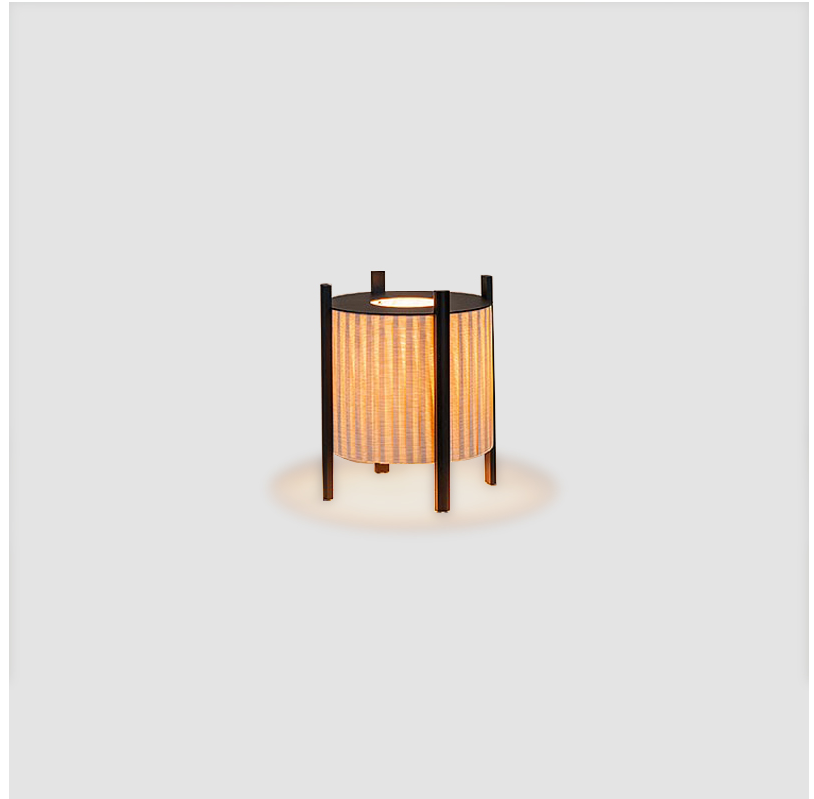

ROL PORTABLE

D94071-

base number _____
Finish _____
Options _____

1. To build a product code in our configurator select the specify button on the base model # product page
2. To build a manual product code on this datasheet choose from the options listed below in blue font and add the suffix to the base model #

GENERAL

Series: Rol _____
Brand: Milan _____
Division: Design _____
Mounting Type: Portable _____
Mounting Location: Floor _____
Subcategory: Floor _____

PHYSICAL

Shape: Abstract _____
Diameter (mm): 390 _____
Diameter (in): 15 ³/₈ _____
Height (mm): 390 _____
Height (in): 17 ¹¹/₁₆ _____
Light Distribution: Omnidirectional _____
Diffuser: Translucent Lampshade _____
Fixture Finish: MBQ / VIW _____
Fixture Material: Wood / Polyscreen _____

ELECTRICAL

Number of Lamps: 1 _____
Lamp Type: LED Retrofit _____
Lamp Shape: A19 _____
Bulb Included: Bulb Not Included _____
Max. Wattage Per Lamp (W): 12 _____
Lamp Base: E26 _____
Input Voltage (V): 120 _____
Upon Request: 277Vac / GU24 _____

LED

OPTICAL

RATINGS AND CERTIFICATIONS

Certified By: CSA Certified to UL and CSA Standards _____
IP rating: IP55 _____