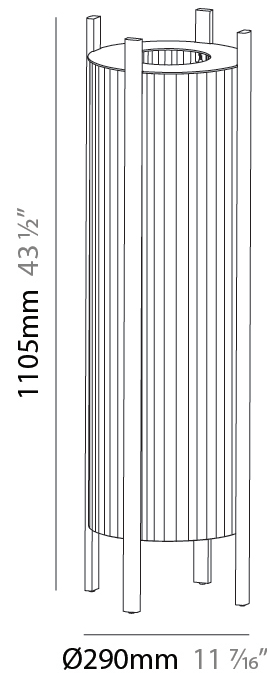

ROL PORTABLE

D94069-

base number   Finish
Options

1. To build a product code in our configurator select the specify button on the base model # product page
2. To build a manual product code on this datasheet choose from the options listed below in blue font and add the suffix to the base model #

GENERAL

Series: Rol _____
Partner: Milan _____
Division: Design _____
Installation: Portable _____
Product Type: Floor _____
Mounting Location: Floor _____

PHYSICAL

Shape: Oval _____
Diameter (mm): 340 _____
Diameter (in): 13 ³/₈ _____
Height (mm): 1105 _____
Height (in): 43 ¹/₂ _____
Diffuser: Translucent Lampshade _____
Fixture Finish: MBQ / VIW _____
Fixture Material: Wood / Polyscreen _____

ELECTRICAL

Number of Lamps: 1 _____
Lamp Type: LED Retrofit _____
Lamp Shape: A19 _____
Bulb Included: Bulb Not Included _____
Max. Wattage Per Lamp (W): 12 _____
Lamp Base: E26 _____
Input Voltage (V): 120 _____
Upon Request: 277Vac / GU24 _____

LED

OPTICAL

RATINGS AND CERTIFICATIONS

Certified By: CSA Certified to UL and CSA Standards _____
IP rating: IP55 _____