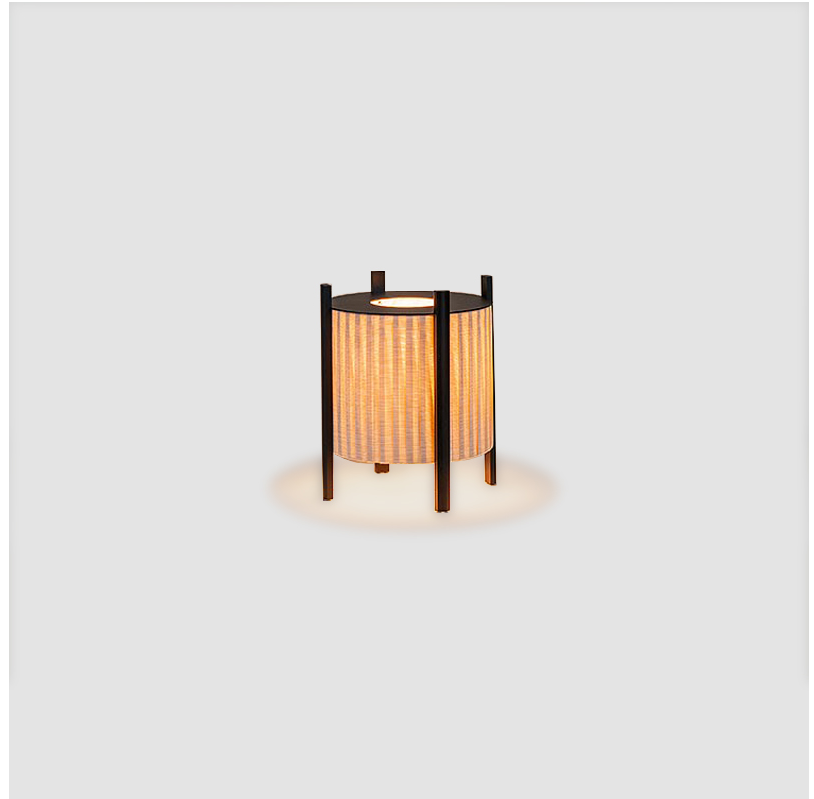

PROJECT	_____
TYPE	_____
SPECIFIER	_____
QUANTITY	_____
DATE	_____

ROL PORTABLE

D94071-

base number   Finish
Options

1. To build a product code in our configurator select the specify button on the base model # product page
2. To build a manual product code on this datasheet choose from the options listed below in blue font and add the suffix to the base model #

GENERAL

Series: Rol _____
Partner: Milan _____
Division: Design _____
Installation: Portable _____
Product Type: Floor _____
Mounting Location: Floor _____

PHYSICAL

Shape: Abstract _____
Diameter (mm): 390 _____
Diameter (in): 15 ³/₈ _____
Height (mm): 390 _____
Height (in): 17 ¹¹/₁₆ _____
Diffuser: Translucent Lampshade _____
Fixture Finish: MBQ / VIW _____
Fixture Material: Wood / Polyscreen _____

ELECTRICAL

Number of Lamps: 1 _____
Lamp Type: LED Retrofit _____
Lamp Shape: A19 _____
Bulb Included: Bulb Not Included _____
Max. Wattage Per Lamp (W): 12 _____
Lamp Base: E26 _____
Input Voltage (V): 120 _____
Upon Request: 277Vac / GU24 _____

LED

OPTICAL

RATINGS AND CERTIFICATIONS

Certified By: CSA Certified to UL and CSA Standards _____
IP rating: IP55 _____