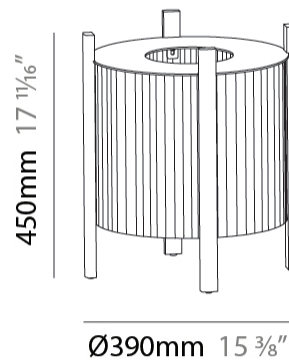

PROJECT	_____
TYPE	_____
SPECIFIER	_____
QUANTITY	_____
DATE	_____

ROL PORTABLE

D94071-

base number   Finish
Options

1. To build a product code in our configurator select the specify button on the base model # product page
2. To build a manual product code on this datasheet choose from the options listed below in blue font and add the suffix to the base model #

GENERAL

Series: Rol _____
Partner: Milan _____
Division: Design _____
Installation: Portable _____
Product Type: Floor _____
Mounting Location: Floor _____

PHYSICAL

Shape: Abstract _____
Diameter (mm): 390 _____
Diameter (in): 15 ³/₈ _____
Height (mm): 390 _____
Height (in): 17 ¹¹/₁₆ _____
Diffuser: Translucent Lampshade _____
Fixture Finish: MBQ / VIW _____
Fixture Material: Wood / Polyscreen _____

ELECTRICAL

Number of Lamps: 1 _____
Lamp Type: LED Retrofit _____
Lamp Shape: A19 _____
Bulb Included: Bulb Not Included _____
Max. Wattage Per Lamp (W): 12 _____
Lamp Base: E26 _____
Input Voltage (V): 120 _____
Upon Request: 277Vac / GU24 _____

LED

OPTICAL

RATINGS AND CERTIFICATIONS

Certified By: CSA Certified to UL and CSA Standards _____
IP rating: IP55 _____