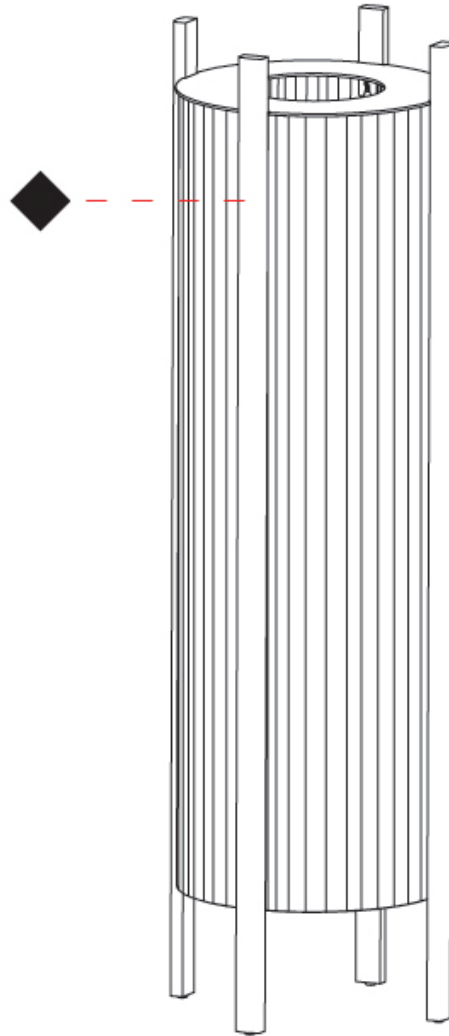

ROL PORTABLE

D94069-

PROJECT _____

TYPE _____

SPECIFIER _____

QUANTITY _____

DATE _____

D