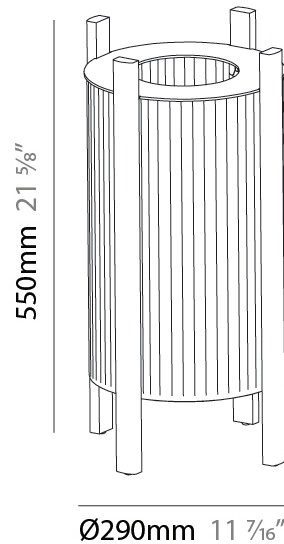

ROL PORTABLE

D94070-

base number   Finish
Options

1. To build a product code in our configurator select the specify button on the base model # product page
2. To build a manual product code on this datasheet choose from the options listed below in blue font and add the suffix to the base model #

GENERAL

Series: Rol
Brand: Milan
Division: Design
Mounting Type: Portable
Mounting Location: Floor
Subcategory: Floor

PHYSICAL

Shape: Abstract
Diameter (mm): 290
Diameter (in): 11 ⁷/₁₆
Height (mm): 550
Height (in): 21 ⁵/₈
Light Distribution: Omnidirectional
Diffuser: Translucent Lampshade
Fixture Finish: MBQ / VIW
Fixture Material: Wood / Polyscreen

ELECTRICAL

Number of Lamps: 1
Lamp Type: LED Retrofit
Lamp Shape: A19
Bulb Included: Bulb Not Included
Max. Wattage Per Lamp (W): 12
Lamp Base: E26
Input Voltage (V): 120
Upon Request: 277Vac / GU24

LED

OPTICAL

RATINGS AND CERTIFICATIONS

Certified By: CSA Certified to UL and CSA Standards
IP rating: IP55