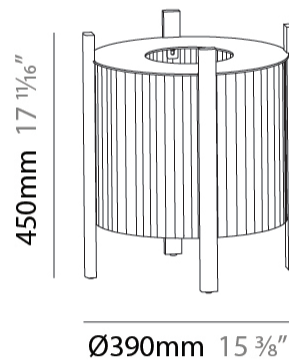

PROJECT
TYPE
SPECIFIER
QUANTITY
DATE

ROL PORTABLE

D94071-

base number   Finish
Options

1. To build a product code in our configurator select the specify button on the base model # product page
2. To build a manual product code on this datasheet choose from the options listed below in blue font and add the suffix to the base model #

GENERAL

Series: Rol
Brand: Milan
Division: Design
Mounting Type: Portable
Mounting Location: Floor
Subcategory: Floor

PHYSICAL

Shape: Abstract
Diameter (mm): 390
Diameter (in): 15 ³/₈
Height (mm): 390
Height (in): 17 ¹¹/₁₆
Light Distribution: Omnidirectional
Diffuser: Translucent Lampshade
Fixture Finish: MBQ / VIW
Fixture Material: Wood / Polyscreen

ELECTRICAL

Number of Lamps: 1
Lamp Type: LED Retrofit
Lamp Shape: A19
Bulb Included: Bulb Not Included
Max. Wattage Per Lamp (W): 12
Lamp Base: E26
Input Voltage (V): 120
Upon Request: 277Vac / GU24

LED

OPTICAL

RATINGS AND CERTIFICATIONS

Certified By: CSA Certified to UL and CSA Standards
IP rating: IP55