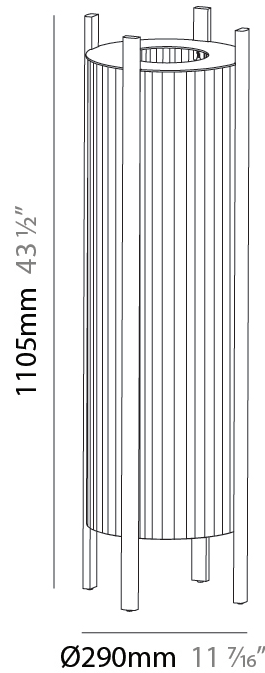

PROJECT	_____
TYPE	_____
SPECIFIER	_____
QUANTITY	_____
DATE	_____

ROL PORTABLE

D94069-

base number   Finish
Options

1. To build a product code in our configurator select the specify button on the base model # product page
2. To build a manual product code on this datasheet choose from the options listed below in blue font and add the suffix to the base model #

GENERAL

Series: Rol _____
Brand: Milan _____
Division: Design _____
Mounting Type: Portable _____
Mounting Location: Floor _____
Subcategory: Floor _____

PHYSICAL

Shape: Oval _____
Diameter (mm): 340 _____
Diameter (in): 13 ³/₈ _____
Height (mm): 1105 _____
Height (in): 43 ¹/₂ _____
Light Distribution: Omnidirectional _____
Diffuser: Translucent Lampshade _____
Fixture Finish: MBQ / VIW _____
Fixture Material: Wood / Polyscreen _____

ELECTRICAL

Number of Lamps: 1 _____
Lamp Type: LED Retrofit _____
Lamp Shape: A19 _____
Bulb Included: Bulb Not Included _____
Max. Wattage Per Lamp (W): 12 _____
Lamp Base: E26 _____
Input Voltage (V): 120 _____
Upon Request: 277Vac / GU24 _____

LED

OPTICAL

RATINGS AND CERTIFICATIONS

Certified By: CSA Certified to UL and CSA Standards _____
IP rating: IP55 _____