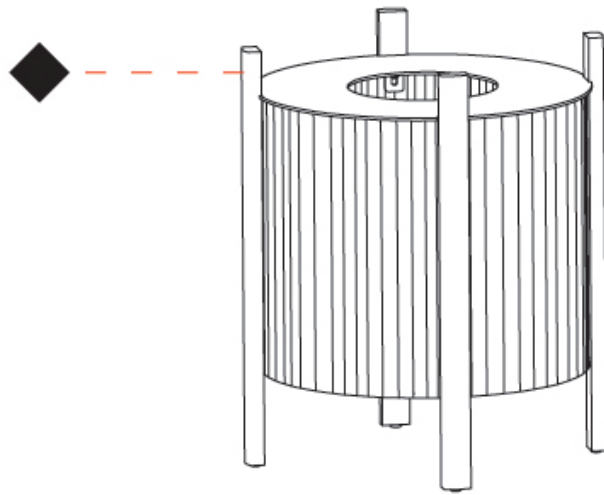

ROL PORTABLE

D94071-

PROJECT

TYPE

SPECIFIER

QUANTITY

DATE

D