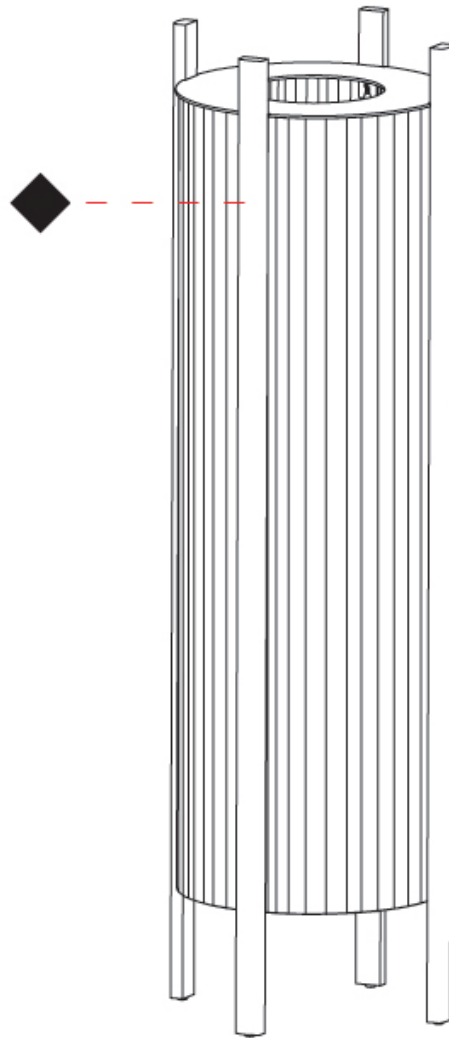

ROL PORTABLE

D94069-

PROJECT

TYPE

SPECIFIER

QUANTITY

DATE

D