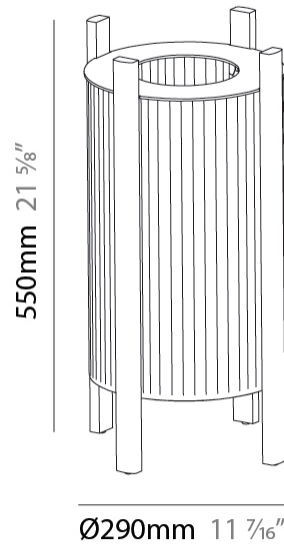

ROL PORTABLE

D94070-

base number   Finish
Options

1. To build a product code in our configurator select the specify button on the base model # product page
2. To build a manual product code on this datasheet choose from the options listed below in blue font and add the suffix to the base model #

GENERAL

Series: Rol
Brand: Milan
Division: Design
Mounting Type: Portable
Mounting Location: Floor
Subcategory: Floor

PHYSICAL

Shape: Abstract
Diameter (mm): 290
Diameter (in): 11 ⁷/₁₆
Height (mm): 550
Height (in): 21 ⁵/₈
Light Distribution: Omnidirectional
Diffuser: Translucent Lampshade
Fixture Finish: MBQ / VIW
Fixture Material: Wood / Polyscreen

ELECTRICAL

Number of Lamps: 1
Lamp Type: LED Retrofit
Lamp Shape: A19
Bulb Included: Bulb Not Included
Max. Wattage Per Lamp (W): 12
Lamp Base: E26
Input Voltage (V): 120
Upon Request: 277Vac / GU24

LED

OPTICAL

RATINGS AND CERTIFICATIONS

Certified By: CSA Certified to UL and CSA Standards
IP rating: IP55