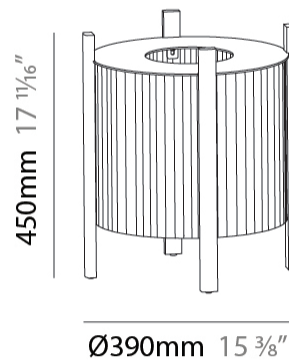

PROJECT
TYPE
SPECIFIER
QUANTITY
DATE

ROL PORTABLE

D94071-

base number   Finish
Options

1. To build a product code in our configurator select the specify button on the base model # product page
2. To build a manual product code on this datasheet choose from the options listed below in blue font and add the suffix to the base model #

GENERAL

Series: Rol
Brand: Milan
Division: Design
Mounting Type: Portable
Mounting Location: Floor
Subcategory: Floor

PHYSICAL

Shape: Abstract
Diameter (mm): 390
Diameter (in): 15 ³/₈
Height (mm): 390
Height (in): 17 ¹¹/₁₆
Light Distribution: Omnidirectional
Diffuser: Translucent Lampshade
Fixture Finish: [MBQ](#) / [VIW](#)
Fixture Material: Wood / Polyscreen

ELECTRICAL

Number of Lamps: 1
Lamp Type: LED Retrofit
Lamp Shape: A19
Bulb Included: Bulb Not Included
Max. Wattage Per Lamp (W): 12
Lamp Base: E26
Input Voltage (V): 120
Upon Request: 277Vac / GU24

LED

OPTICAL

RATINGS AND CERTIFICATIONS

Certified By: CSA Certified to UL and CSA Standards
IP rating: IP55