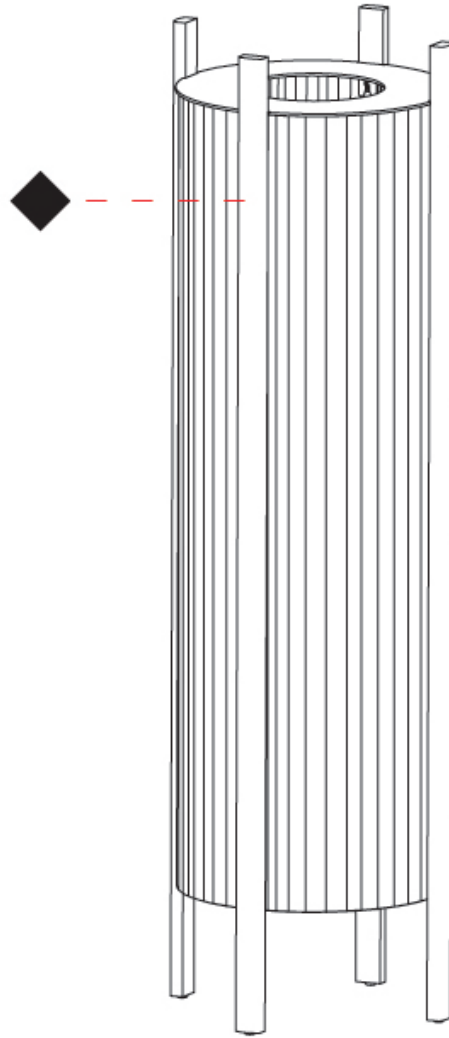

ROL PORTABLE

D94069-

PROJECT

TYPE

SPECIFIER

QUANTITY

DATE

D