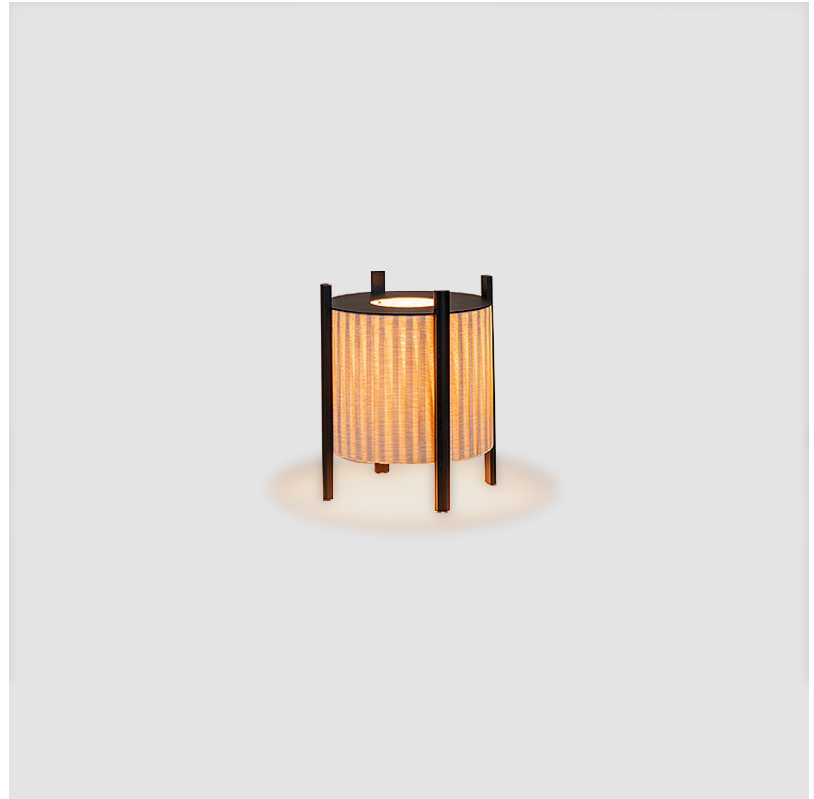

PROJECT
TYPE
SPECIFIER
QUANTITY
DATE

ROL PORTABLE

D94071-

base number   Finish
Options

1. To build a product code in our configurator select the specify button on the base model # product page
2. To build a manual product code on this datasheet choose from the options listed below in blue font and add the suffix to the base model #

GENERAL

Series: Rol
Brand: Milan
Division: Design
Mounting Type: Portable
Mounting Location: Floor
Subcategory: Floor

PHYSICAL

Shape: Abstract
Diameter (mm): 390
Diameter (in): 15 ³/₈
Height (mm): 390
Height (in): 17 ¹¹/₁₆
Light Distribution: Omnidirectional
Diffuser: Translucent Lampshade
Fixture Finish: [MBQ](#) / [VIW](#)
Fixture Material: Wood / Polyscreen

ELECTRICAL

Number of Lamps: 1
Lamp Type: LED Retrofit
Lamp Shape: A19
Bulb Included: Bulb Not Included
Max. Wattage Per Lamp (W): 12
Lamp Base: E26
Input Voltage (V): 120
Upon Request: 277Vac / GU24

LED

OPTICAL

RATINGS AND CERTIFICATIONS

Certified By: CSA Certified to UL and CSA Standards
IP rating: IP55