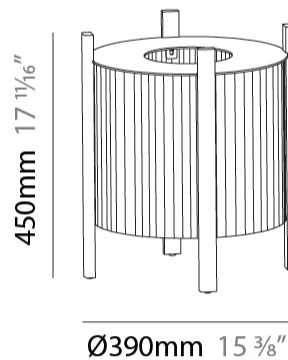

PROJECT	_____
TYPE	_____
SPECIFIER	_____
QUANTITY	_____
DATE	_____

ROL PORTABLE

D94071-

base number   Finish
Options

1. To build a product code in our configurator select the specify button on the base model # product page
2. To build a manual product code on this datasheet choose from the options listed below in blue font and add the suffix to the base model #

GENERAL

Series: Rol _____
Partner: Milan _____
Division: Design _____
Installation: Portable _____
Product Type: Floor _____
Mounting Location: Floor _____

PHYSICAL

Shape: Abstract _____
Diameter (mm): 390 _____
Diameter (in): 15 ³/₈ _____
Height (mm): 390 _____
Height (in): 17 ¹¹/₁₆ _____
Diffuser: Translucent Lampshade _____
Fixture Finish: MBQ / VIW _____
Fixture Material: Wood / Polyscreen _____

ELECTRICAL

Number of Lamps: 1 _____
Lamp Type: LED Retrofit _____
Lamp Shape: A19 _____
Bulb Included: Bulb Not Included _____
Max. Wattage Per Lamp (W): 12 _____
Lamp Base: E26 _____
Input Voltage (V): 120 _____
Upon Request: 277Vac / GU24 _____

LED

OPTICAL

RATINGS AND CERTIFICATIONS

Certified By: CSA Certified to UL and CSA Standards _____
IP rating: IP55 _____