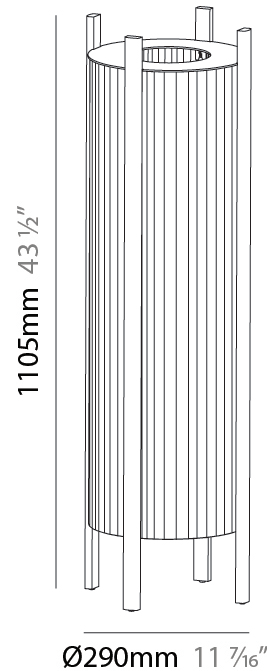

PROJECT	_____
TYPE	_____
SPECIFIER	_____
QUANTITY	_____
DATE	_____

ROL PORTABLE

D94069-

base number   Finish
Options

1. To build a product code in our configurator select the specify button on the base model # product page
2. To build a manual product code on this datasheet choose from the options listed below in blue font and add the suffix to the base model #

GENERAL

Series: Rol _____
Partner: Milan _____
Division: Design _____
Installation: Portable _____
Product Type: Floor _____
Mounting Location: Floor _____

PHYSICAL

Shape: Oval _____
Diameter (mm): 340 _____
Diameter (in): 13 ³/₈ _____
Height (mm): 1105 _____
Height (in): 43 ¹/₂ _____
Diffuser: Translucent Lampshade _____
Fixture Finish: MBQ / VIW _____
Fixture Material: Wood / Polyscreen _____

ELECTRICAL

Number of Lamps: 1 _____
Lamp Type: LED Retrofit _____
Lamp Shape: A19 _____
Bulb Included: Bulb Not Included _____
Max. Wattage Per Lamp (W): 12 _____
Lamp Base: E26 _____
Input Voltage (V): 120 _____
Upon Request: 277Vac / GU24 _____

LED

OPTICAL

RATINGS AND CERTIFICATIONS

Certified By: CSA Certified to UL and CSA Standards _____
IP rating: IP55 _____