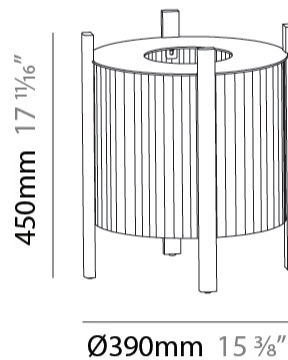

PROJECT
TYPE
SPECIFIER
QUANTITY
DATE

ROL PORTABLE

D94071-

base number   Finish
Options

1. To build a product code in our configurator select the specify button on the base model # product page
2. To build a manual product code on this datasheet choose from the options listed below in blue font and add the suffix to the base model #

GENERAL

Series: Rol
Brand: Milan
Division: Design
Mounting Type: Portable
Mounting Location: Floor
Subcategory: Floor

PHYSICAL

Shape: Abstract
Diameter (mm): 390
Diameter (in): 15 ³/₈
Height (mm): 390
Height (in): 17 ¹¹/₁₆
Light Distribution: Omnidirectional
Diffuser: Translucent Lampshade
Fixture Finish: MBQ / VIW
Fixture Material: Wood / Polyscreen

ELECTRICAL

Number of Lamps: 1
Lamp Type: LED Retrofit
Lamp Shape: A19
Bulb Included: Bulb Not Included
Max. Wattage Per Lamp (W): 12
Lamp Base: E26
Input Voltage (V): 120
Upon Request: 277Vac / GU24

LED

OPTICAL

RATINGS AND CERTIFICATIONS

Certified By: CSA Certified to UL and CSA Standards
IP rating: IP55