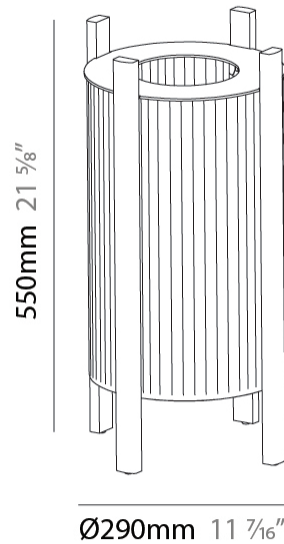

PROJECT
TYPE
SPECIFIER
QUANTITY
DATE

ROL PORTABLE

D94070-

base number   Finish
Options

1. To build a product code in our configurator select the specify button on the base model # product page
2. To build a manual product code on this datasheet choose from the options listed below in blue font and add the suffix to the base model #

GENERAL

Series: Rol
Brand: Milan
Division: Design
Mounting Type: Portable
Mounting Location: Floor
Subcategory: Floor

PHYSICAL

Shape: Abstract
Diameter (mm): 290
Diameter (in): 11 ⁷/₁₆
Height (mm): 550
Height (in): 21 ⁵/₈
Light Distribution: Omnidirectional
Diffuser: Translucent Lampshade
Fixture Finish: MBQ / VIW
Fixture Material: Wood / Polyscreen

ELECTRICAL

Number of Lamps: 1
Lamp Type: LED Retrofit
Lamp Shape: A19
Bulb Included: Bulb Not Included
Max. Wattage Per Lamp (W): 12
Lamp Base: E26
Input Voltage (V): 120
Upon Request: 277Vac / GU24

LED

OPTICAL

RATINGS AND CERTIFICATIONS

Certified By: CSA Certified to UL and CSA Standards
IP rating: IP55