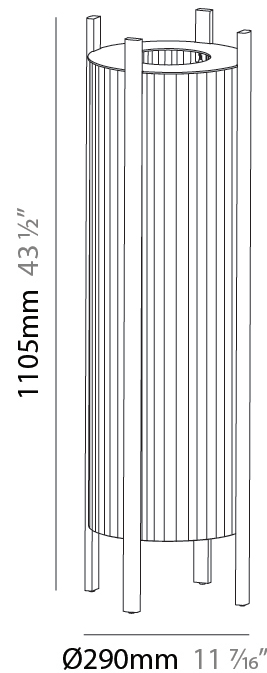

ROL PORTABLE

D94069-

base number   Finish
Options

1. To build a product code in our configurator select the specify button on the base model # product page
2. To build a manual product code on this datasheet choose from the options listed below in blue font and add the suffix to the base model #

GENERAL

Series: Rol _____
Brand: Milan _____
Division: Design _____
Mounting Type: Portable _____
Mounting Location: Floor _____
Subcategory: Floor _____

PHYSICAL

Shape: Oval _____
Diameter (mm): 340 _____
Diameter (in): 13 ³/₈ _____
Height (mm): 1105 _____
Height (in): 43 ¹/₂ _____
Light Distribution: Omnidirectional _____
Diffuser: Translucent Lampshade _____
Fixture Finish: MBQ / VIW _____
Fixture Material: Wood / Polyscreen _____

ELECTRICAL

Number of Lamps: 1 _____
Lamp Type: LED Retrofit _____
Lamp Shape: A19 _____
Bulb Included: Bulb Not Included _____
Max. Wattage Per Lamp (W): 12 _____
Lamp Base: E26 _____
Input Voltage (V): 120 _____
Upon Request: 277Vac / GU24 _____

LED

OPTICAL

RATINGS AND CERTIFICATIONS

Certified By: CSA Certified to UL and CSA Standards _____
IP rating: IP55 _____