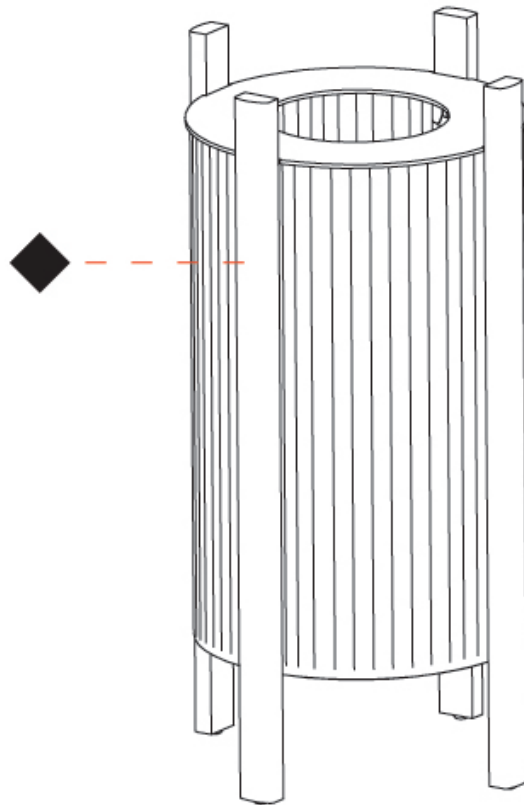

ROL PORTABLE

D94070-

PROJECT

TYPE

SPECIFIER

QUANTITY

DATE

D