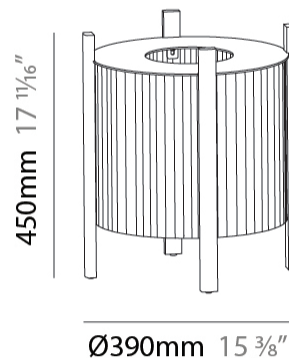

PROJECT
TYPE
SPECIFIER
QUANTITY
DATE

ROL PORTABLE

D94071-

base number   Finish
Options

1. To build a product code in our configurator select the specify button on the base model # product page
2. To build a manual product code on this datasheet choose from the options listed below in blue font and add the suffix to the base model #

GENERAL

Series: Rol
Brand: Milan
Division: Design
Mounting Type: Portable
Mounting Location: Floor
Subcategory: Floor

PHYSICAL

Shape: Abstract
Diameter (mm): 390
Diameter (in): 15 ³/₈
Height (mm): 390
Height (in): 17 ¹¹/₁₆
Light Distribution: Omnidirectional
Diffuser: Translucent Lampshade
Fixture Finish: MBQ / VIW
Fixture Material: Wood / Polyscreen

ELECTRICAL

Number of Lamps: 1
Lamp Type: LED Retrofit
Lamp Shape: A19
Bulb Included: Bulb Not Included
Max. Wattage Per Lamp (W): 12
Lamp Base: E26
Input Voltage (V): 120
Upon Request: 277Vac / GU24

LED

OPTICAL

RATINGS AND CERTIFICATIONS

Certified By: CSA Certified to UL and CSA Standards
IP rating: IP55