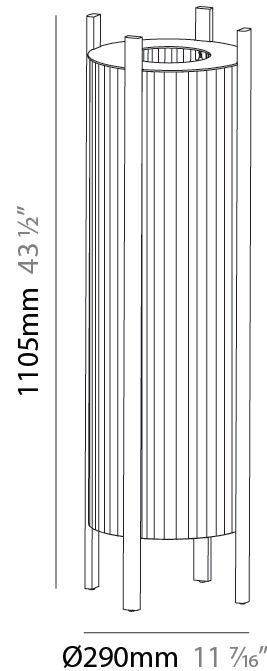

ROL PORTABLE

D94069-

base number   Finish
Options

1. To build a product code in our configurator select the specify button on the base model # product page
2. To build a manual product code on this datasheet choose from the options listed below in blue font and add the suffix to the base model #

GENERAL

Series: Rol _____
Brand: Milan _____
Division: Design _____
Mounting Type: Portable _____
Mounting Location: Floor _____
Subcategory: Floor _____

PHYSICAL

Shape: Oval _____
Diameter (mm): 340 _____
Diameter (in): 13 ³/₈ _____
Height (mm): 1105 _____
Height (in): 43 ¹/₂ _____
Light Distribution: Omnidirectional _____
Diffuser: Translucent Lampshade _____
Fixture Finish: MBQ / VIW _____
Fixture Material: Wood / Polyscreen _____

ELECTRICAL

Number of Lamps: 1 _____
Lamp Type: LED Retrofit _____
Lamp Shape: A19 _____
Bulb Included: Bulb Not Included _____
Max. Wattage Per Lamp (W): 12 _____
Lamp Base: E26 _____
Input Voltage (V): 120 _____
Upon Request: 277Vac / GU24 _____

LED

OPTICAL

RATINGS AND CERTIFICATIONS

Certified By: CSA Certified to UL and CSA Standards _____
IP rating: IP55 _____