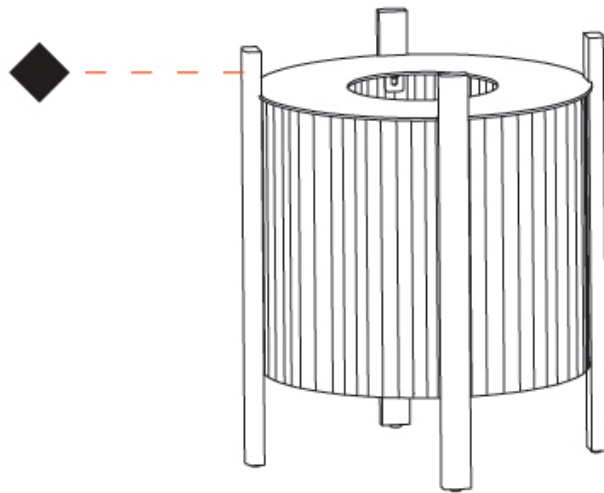

ROL PORTABLE

D94071-

PROJECT

TYPE

SPECIFIER

QUANTITY

DATE

D