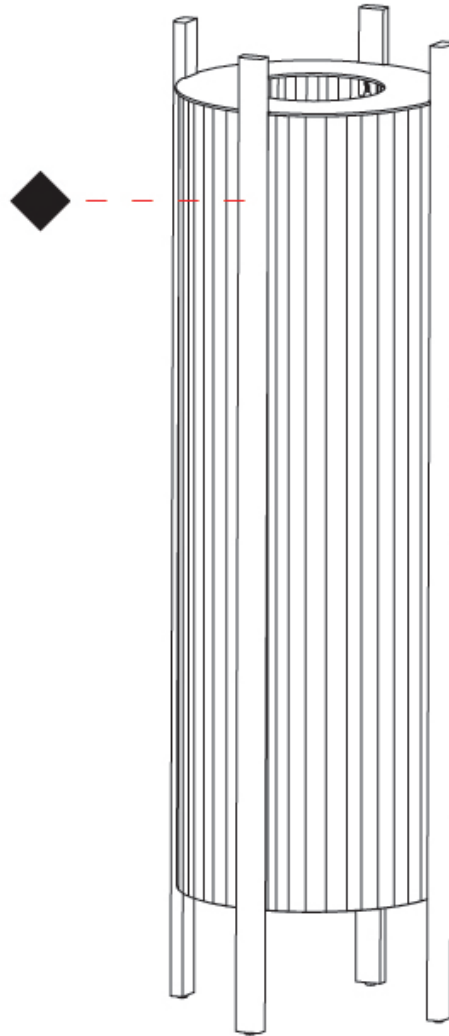

ROL PORTABLE

D94069-

PROJECT

TYPE

SPECIFIER

QUANTITY

DATE

D