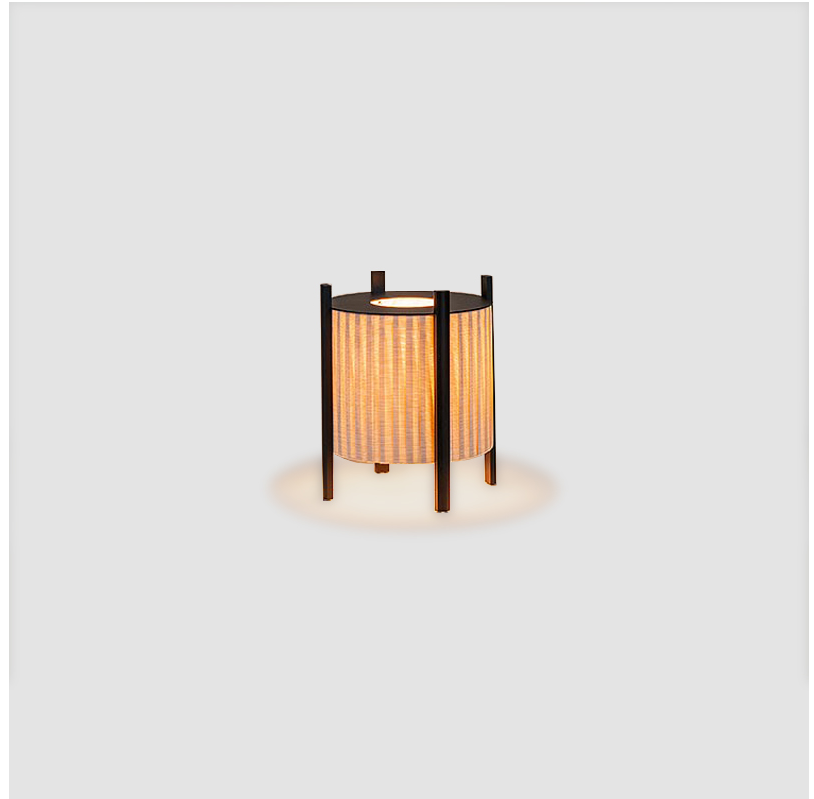

PROJECT
TYPE
SPECIFIER
QUANTITY
DATE

ROL PORTABLE

D94071-

base number   Finish
Options

1. To build a product code in our configurator select the specify button on the base model # product page
2. To build a manual product code on this datasheet choose from the options listed below in blue font and add the suffix to the base model #

GENERAL

Series: Rol
Brand: Milan
Division: Design
Mounting Type: Portable
Mounting Location: Floor
Subcategory: Floor

PHYSICAL

Shape: Abstract
Diameter (mm): 390
Diameter (in): 15 ³/₈
Height (mm): 390
Height (in): 17 ¹¹/₁₆
Light Distribution: Omnidirectional
Diffuser: Translucent Lampshade
Fixture Finish: MBQ / VIW
Fixture Material: Wood / Polyscreen

ELECTRICAL

Number of Lamps: 1
Lamp Type: LED Retrofit
Lamp Shape: A19
Bulb Included: Bulb Not Included
Max. Wattage Per Lamp (W): 12
Lamp Base: E26
Input Voltage (V): 120
Upon Request: 277Vac / GU24

LED

OPTICAL

RATINGS AND CERTIFICATIONS

Certified By: CSA Certified to UL and CSA Standards
IP rating: IP55