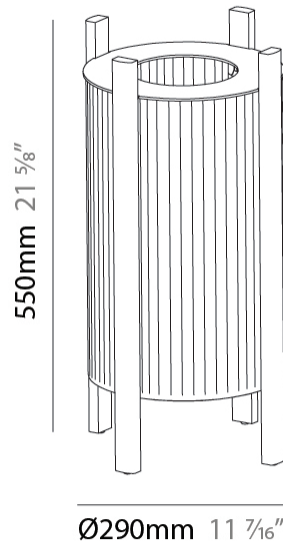

PROJECT
TYPE
SPECIFIER
QUANTITY
DATE

ROL PORTABLE

D94070-

base number   Finish
Options

1. To build a product code in our configurator select the specify button on the base model # product page
2. To build a manual product code on this datasheet choose from the options listed below in blue font and add the suffix to the base model #

GENERAL

Series: Rol
Brand: Milan
Division: Design
Mounting Type: Portable
Mounting Location: Floor
Subcategory: Floor

PHYSICAL

Shape: Abstract
Diameter (mm): 290
Diameter (in): 11 ⁷/₁₆
Height (mm): 550
Height (in): 21 ⁵/₈
Light Distribution: Omnidirectional
Diffuser: Translucent Lampshade
Fixture Finish: MBQ / VIW
Fixture Material: Wood / Polyscreen

ELECTRICAL

Number of Lamps: 1
Lamp Type: LED Retrofit
Lamp Shape: A19
Bulb Included: Bulb Not Included
Max. Wattage Per Lamp (W): 12
Lamp Base: E26
Input Voltage (V): 120
Upon Request: 277Vac / GU24

LED

OPTICAL

RATINGS AND CERTIFICATIONS

Certified By: CSA Certified to UL and CSA Standards
IP rating: IP55