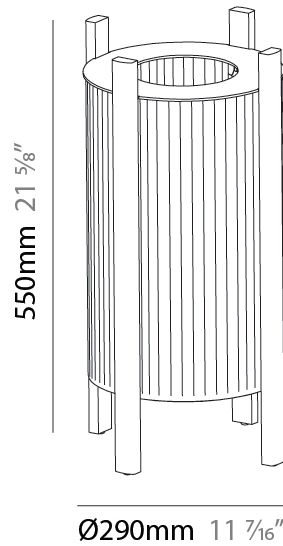

PROJECT
TYPE
SPECIFIER
QUANTITY
DATE

ROL PORTABLE

D94070-

base number   Finish
Options

1. To build a product code in our configurator select the specify button on the base model # product page
2. To build a manual product code on this datasheet choose from the options listed below in blue font and add the suffix to the base model #

GENERAL

Series: Rol
Partner: Milan
Division: Design
Installation: Portable
Product Type: Floor
Mounting Location: Floor

PHYSICAL

Shape: Abstract
Diameter (mm): 290
Diameter (in): 11 7/16
Height (mm): 550
Height (in): 21 5/8
Diffuser: Translucent Lampshade
Fixture Finish: MBQ / VIW
Fixture Material: Wood / Polyscreen

ELECTRICAL

Number of Lamps: 1
Lamp Type: LED Retrofit
Lamp Shape: A19
Bulb Included: Bulb Not Included
Max. Wattage Per Lamp (W): 12
Lamp Base: E26
Input Voltage (V): 120
Upon Request: 277Vac / GU24

LED

OPTICAL

RATINGS AND CERTIFICATIONS

Certified By: CSA Certified to UL and CSA Standards
IP rating: IP55