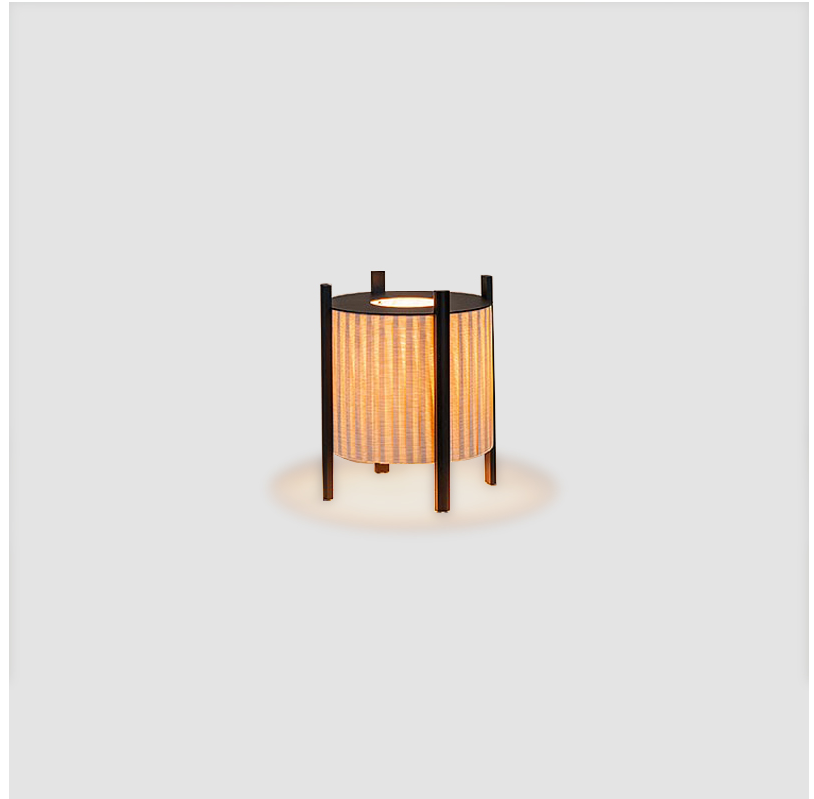

PROJECT
TYPE
SPECIFIER
QUANTITY
DATE

ROL PORTABLE

D94071-

base number   Finish
Options

1. To build a product code in our configurator select the specify button on the base model # product page
2. To build a manual product code on this datasheet choose from the options listed below in blue font and add the suffix to the base model #

GENERAL

Series: Rol
Partner: Milan
Division: Design
Installation: Portable
Product Type: Floor
Mounting Location: Floor

PHYSICAL

Shape: Abstract
Diameter (mm): 390
Diameter (in): 15 ³/₈
Height (mm): 390
Height (in): 17 ¹¹/₁₆
Diffuser: Translucent Lampshade
Fixture Finish: MBQ / VIW
Fixture Material: Wood / Polyscreen

ELECTRICAL

Number of Lamps: 1
Lamp Type: LED Retrofit
Lamp Shape: A19
Bulb Included: Bulb Not Included
Max. Wattage Per Lamp (W): 12
Lamp Base: E26
Input Voltage (V): 120
Upon Request: 277Vac / GU24

LED

OPTICAL

RATINGS AND CERTIFICATIONS

Certified By: CSA Certified to UL and CSA Standards
IP rating: IP55