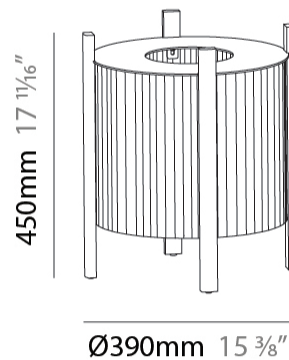

PROJECT
TYPE
SPECIFIER
QUANTITY
DATE

ROL PORTABLE

D94071-

base number   Finish
Options

1. To build a product code in our configurator select the specify button on the base model # product page
2. To build a manual product code on this datasheet choose from the options listed below in blue font and add the suffix to the base model #

GENERAL

Series: Rol
Partner: Milan
Division: Design
Installation: Portable
Product Type: Floor
Mounting Location: Floor

PHYSICAL

Shape: Abstract
Diameter (mm): 390
Diameter (in): 15 ³/₈
Height (mm): 390
Height (in): 17 ¹¹/₁₆
Diffuser: Translucent Lampshade
Fixture Finish: MBQ / VIW
Fixture Material: Wood / Polyscreen

ELECTRICAL

Number of Lamps: 1
Lamp Type: LED Retrofit
Lamp Shape: A19
Bulb Included: Bulb Not Included
Max. Wattage Per Lamp (W): 12
Lamp Base: E26
Input Voltage (V): 120
Upon Request: 277Vac / GU24

LED

OPTICAL

RATINGS AND CERTIFICATIONS

Certified By: CSA Certified to UL and CSA Standards
IP rating: IP55