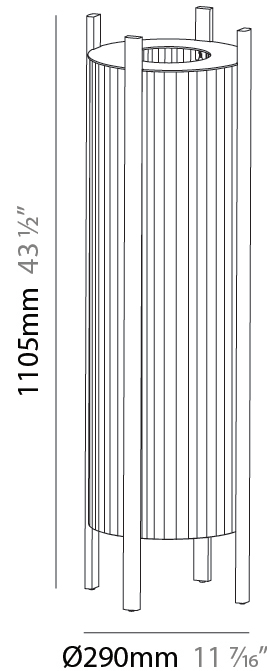

ROL PORTABLE

D94069-

base number   Finish
Options

1. To build a product code in our configurator select the specify button on the base model # product page
2. To build a manual product code on this datasheet choose from the options listed below in blue font and add the suffix to the base model #

GENERAL

Series: Rol _____
Partner: Milan _____
Division: Design _____
Installation: Portable _____
Product Type: Floor _____
Mounting Location: Floor _____

PHYSICAL

Shape: Oval _____
Diameter (mm): 340 _____
Diameter (in): 13 ³/₈ _____
Height (mm): 1105 _____
Height (in): 43 ¹/₂ _____
Diffuser: Translucent Lampshade _____
Fixture Finish: MBQ / VIW _____
Fixture Material: Wood / Polyscreen _____

ELECTRICAL

Number of Lamps: 1 _____
Lamp Type: LED Retrofit _____
Lamp Shape: A19 _____
Bulb Included: Bulb Not Included _____
Max. Wattage Per Lamp (W): 12 _____
Lamp Base: E26 _____
Input Voltage (V): 120 _____
Upon Request: 277Vac / GU24 _____

LED

OPTICAL

RATINGS AND CERTIFICATIONS

Certified By: CSA Certified to UL and CSA Standards _____
IP rating: IP55 _____