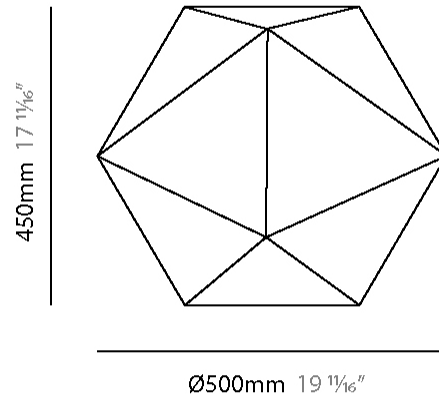

RONTONTON PORTABLE

D104079-

base number Finish
Options

PROJECT
TYPE
SPECIFIER
QUANTITY
DATE

1. To build a product code in our configurator select the specify button on the base model # product page
2. To build a manual product code on this datasheet choose from the options listed below in blue font and add the suffix to the base model #

GENERAL

Series: Rontonton
Brand: Quasar
Division: Design
Mounting Type: Portable
Mounting Location: Floor
Subcategory: Ambient

PHYSICAL

Shape: Abstract
Diameter (mm): 500
Diameter (in): 19 11/16
Height (mm): 450
Height (in): 17 11/16
Light Distribution: Omnidirectional
Weight (kg): 8
Weight (lbs): 17.64
Fixture Finish: WHI / BLK
Fixture Material: Metal

ELECTRICAL

Number of Lamps: 1
Lamp Type: LED Retrofit
Lamp Shape: A19
Bulb Included: Bulb Not Included
Total Output Wattage (W): 11 / 23
Max. Wattage Per Lamp (W): 11 / 23
Lamp Base: E26
Input Voltage (V): 120
Lamp Voltage (V): 120
Upon Request: 277Vac / GU24

LED

OPTICAL

RATINGS AND CERTIFICATIONS

Certified By: Certified for North American Standards
IP rating: IP20