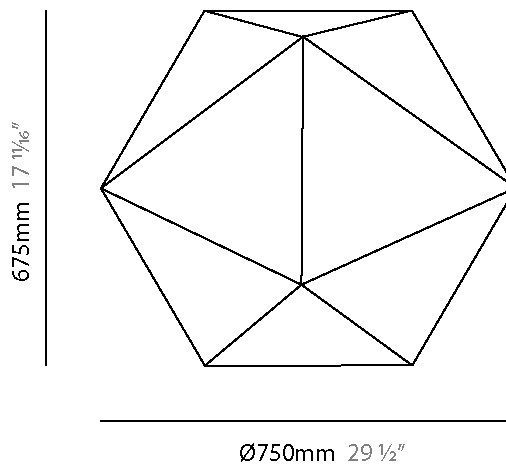

RONTONTON PORTABLE

D104028-

base number _____
Finish Options _____

1. To build a product code in our configurator select the specify button on the base model # product page
2. To build a manual product code on this datasheet choose from the options listed below in blue font and add the suffix to the base model #

GENERAL

Series: Rontonton _____
Brand: Quasar _____
Division: Design _____
Mounting Type: Portable _____
Mounting Location: Floor _____
Subcategory: Ambient _____

PHYSICAL

Shape: Abstract _____
Diameter (mm): 750 _____
Diameter (in): 29 1/2 _____
Height (mm): 675 _____
Height (in): 26 3/8 _____
Light Distribution: Omnidirectional _____
Weight (kg): 13 _____
Weight (lbs): 28.66 _____
Fixture Finish: WHI / BLK _____
Fixture Material: Metal _____

ELECTRICAL

Number of Lamps: 1 _____
Lamp Type: LED Retrofit _____
Lamp Shape: A19 _____
Bulb Included: Bulb Not Included _____
Total Output Wattage (W): 15 / 23 _____
Max. Wattage Per Lamp (W): 15 / 23 _____
Lamp Base: E26 _____
Input Voltage (V): 120 _____
Lamp Voltage (V): 120 _____
Upon Request: 277Vac / GU24 _____

LED

OPTICAL

RATINGS AND CERTIFICATIONS

Certified By: Certified for North American Standards _____
IP rating: IP20 _____