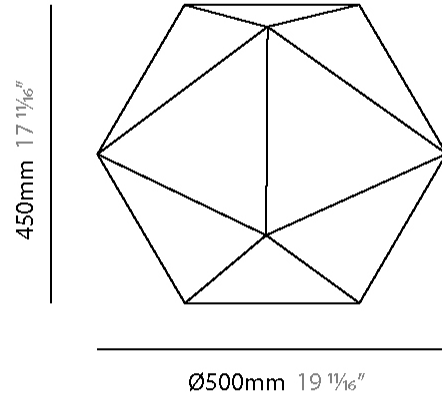

RONTONTON PORTABLE

D104079-

base number Finish
Options

PROJECT
TYPE
SPECIFIER
QUANTITY
DATE

1. To build a product code in our configurator select the specify button on the base model # product page
2. To build a manual product code on this datasheet choose from the options listed below in blue font and add the suffix to the base model #

GENERAL

Series: Rontonton
Brand: Quasar
Division: Design
Mounting Type: Portable
Mounting Location: Floor
Subcategory: Ambient

PHYSICAL

Shape: Abstract
Diameter (mm): 500
Diameter (in): 19 11/16
Height (mm): 450
Height (in): 17 11/16
Light Distribution: Omnidirectional
Weight (kg): 8
Weight (lbs): 17.64
Fixture Finish: WHI / BLK
Fixture Material: Metal

ELECTRICAL

Number of Lamps: 1
Lamp Type: LED Retrofit
Lamp Shape: A19
Bulb Included: Bulb Not Included
Total Output Wattage (W): 11 / 23
Max. Wattage Per Lamp (W): 11 / 23
Lamp Base: E26
Input Voltage (V): 120
Lamp Voltage (V): 120
Upon Request: 277Vac / GU24

LED

OPTICAL

RATINGS AND CERTIFICATIONS

Certified By: Certified for North American Standards
IP rating: IP20