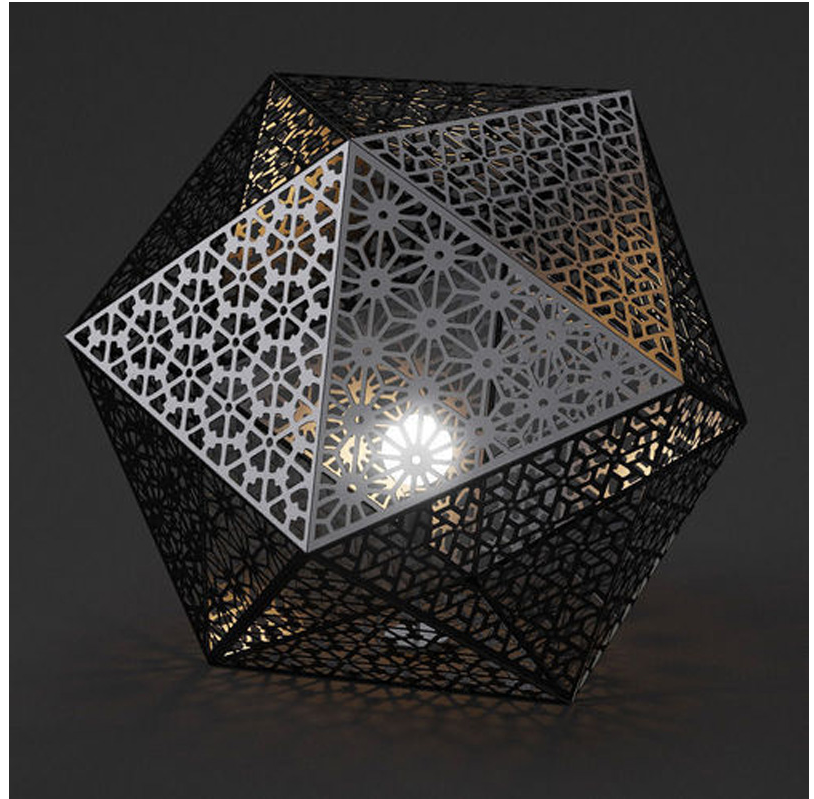

RONTONTON PORTABLE

D104028-

base number _____
Finish Options _____

1. To build a product code in our configurator select the specify button on the base model # product page
2. To build a manual product code on this datasheet choose from the options listed below in blue font and add the suffix to the base model #

GENERAL

Series: Rontonton _____
Brand: Quasar _____
Division: Design _____
Mounting Type: Portable _____
Mounting Location: Floor _____
Subcategory: Ambient _____

PHYSICAL

Shape: Abstract _____
Diameter (mm): 750 _____
Diameter (in): 29 1/2 _____
Height (mm): 675 _____
Height (in): 26 3/8 _____
Light Distribution: Omnidirectional _____
Weight (kg): 13 _____
Weight (lbs): 28.66 _____
Fixture Finish: WHI / BLK _____
Fixture Material: Metal _____

ELECTRICAL

Number of Lamps: 1 _____
Lamp Type: LED Retrofit _____
Lamp Shape: A19 _____
Bulb Included: Bulb Not Included _____
Total Output Wattage (W): 15 / 23 _____
Max. Wattage Per Lamp (W): 15 / 23 _____
Lamp Base: E26 _____
Input Voltage (V): 120 _____
Lamp Voltage (V): 120 _____
Upon Request: 277Vac / GU24 _____

LED

OPTICAL

RATINGS AND CERTIFICATIONS

Certified By: Certified for North American Standards _____
IP rating: IP20 _____