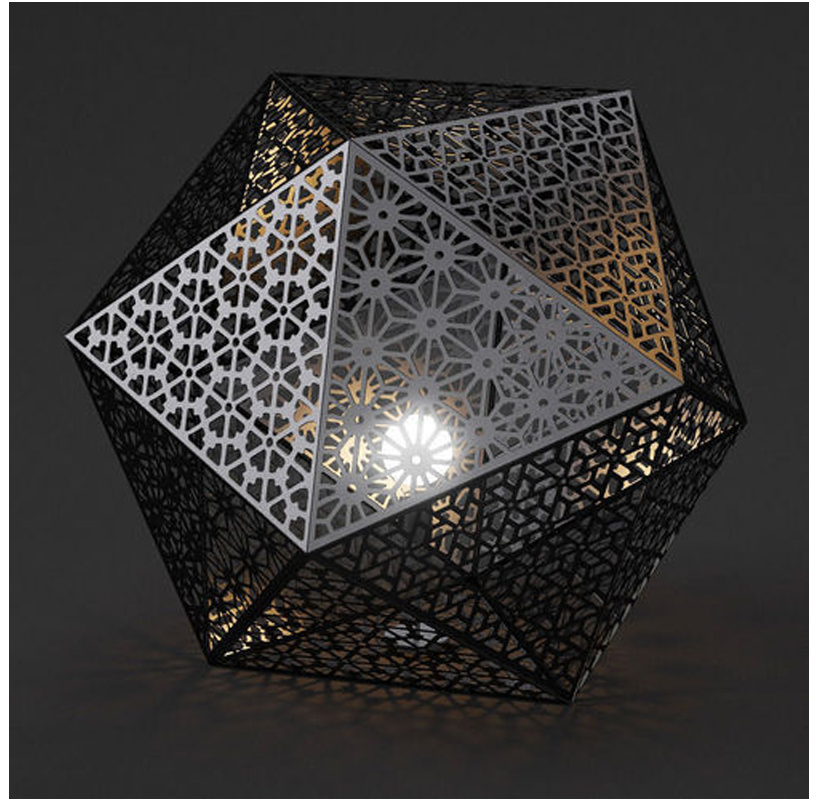

RONTONTON PORTABLE

D104079-

base number Finish
Options

PROJECT
TYPE
SPECIFIER
QUANTITY
DATE

1. To build a product code in our configurator select the specify button on the base model # product page
2. To build a manual product code on this datasheet choose from the options listed below in blue font and add the suffix to the base model #

GENERAL

Series: Rontonton
Brand: Quasar
Division: Design
Mounting Type: Portable
Mounting Location: Floor
Subcategory: Ambient

PHYSICAL

Shape: Abstract
Diameter (mm): 500
Diameter (in): 19 11/16
Height (mm): 450
Height (in): 17 11/16
Light Distribution: Omnidirectional
Weight (kg): 8
Weight (lbs): 17.64
Fixture Finish: WHI / BLK
Fixture Material: Metal

ELECTRICAL

Number of Lamps: 1
Lamp Type: LED Retrofit
Lamp Shape: A19
Bulb Included: Bulb Not Included
Total Output Wattage (W): 11 / 23
Max. Wattage Per Lamp (W): 11 / 23
Lamp Base: E26
Input Voltage (V): 120
Lamp Voltage (V): 120
Upon Request: 277Vac / GU24

LED

OPTICAL

RATINGS AND CERTIFICATIONS

Certified By: Certified for North American Standards
IP rating: IP20