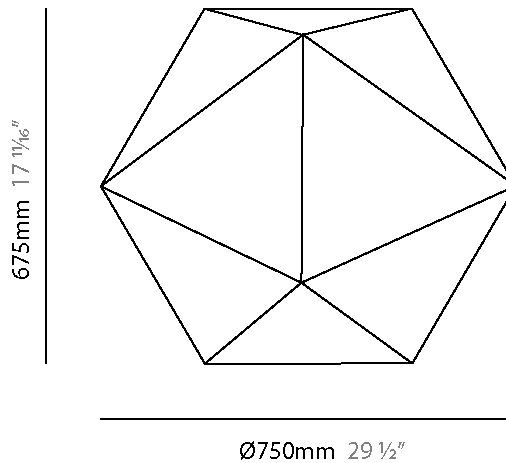

RONTONTON PORTABLE

D104028-

base number _____
Finish Options _____

1. To build a product code in our configurator select the specify button on the base model # product page
2. To build a manual product code on this datasheet choose from the options listed below in blue font and add the suffix to the base model #

GENERAL

Series: Rontonton _____
Brand: Quasar _____
Division: Design _____
Mounting Type: Portable _____
Mounting Location: Floor _____
Subcategory: Ambient _____

PHYSICAL

Shape: Abstract _____
Diameter (mm): 750 _____
Diameter (in): 29 1/2 _____
Height (mm): 675 _____
Height (in): 26 3/8 _____
Light Distribution: Omnidirectional _____
Weight (kg): 13 _____
Weight (lbs): 28.66 _____
Fixture Finish: WHI / BLK _____
Fixture Material: Metal _____

ELECTRICAL

Number of Lamps: 1 _____
Lamp Type: LED Retrofit _____
Lamp Shape: A19 _____
Bulb Included: Bulb Not Included _____
Total Output Wattage (W): 15 / 23 _____
Max. Wattage Per Lamp (W): 15 / 23 _____
Lamp Base: E26 _____
Input Voltage (V): 120 _____
Lamp Voltage (V): 120 _____
Upon Request: 277Vac / GU24 _____

LED

OPTICAL

RATINGS AND CERTIFICATIONS

Certified By: Certified for North American Standards _____
IP rating: IP20 _____