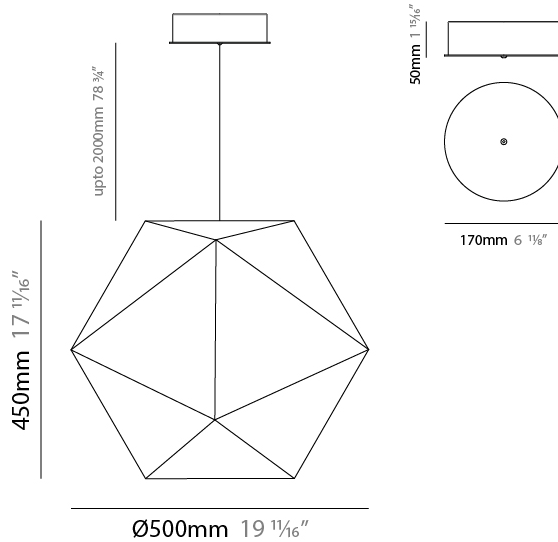

RONTONTON SUSPENSION

D101479-

base number   Finish
Options

1. To build a product code in our configurator select the specify button on the base model # product page
2. To build a manual product code on this datasheet choose from the options listed below in blue font and add the suffix to the base model #

GENERAL

Series: Rontonton
Brand: Quasar
Division: Design
Mounting Type: Suspension
Mounting Location: Ceiling
Subcategory: Pendant

PHYSICAL

Shape: Abstract
Diameter (mm): 500
Diameter (in): 19 11/16
Height (mm): 450
Height (in): 17 11/16
Max. Overall Height (mm): 2450
Max. Overall Height (in): 96 7/16
Light Distribution: Omnidirectional
Weight (kg): 8
Weight (lbs): 17.64
Fixture Finish: WHI / BLK
Fixture Material: Metal
Cable Details: 2000mm Cable

ELECTRICAL

Number of Lamps: 1
Lamp Type: LED Retrofit
Bulb Included: Bulb Not Included
Total Output Wattage (W): 15 / 70 / 23
Max. Wattage Per Lamp (W): 15 / 70 / 23
Lamp Base: E26
Input Voltage (V): 120
Upon Request: 277Vac / GU24

LED

OPTICAL

RATINGS AND CERTIFICATIONS

Certified By: Certified for North American Standards
IP rating: IP20