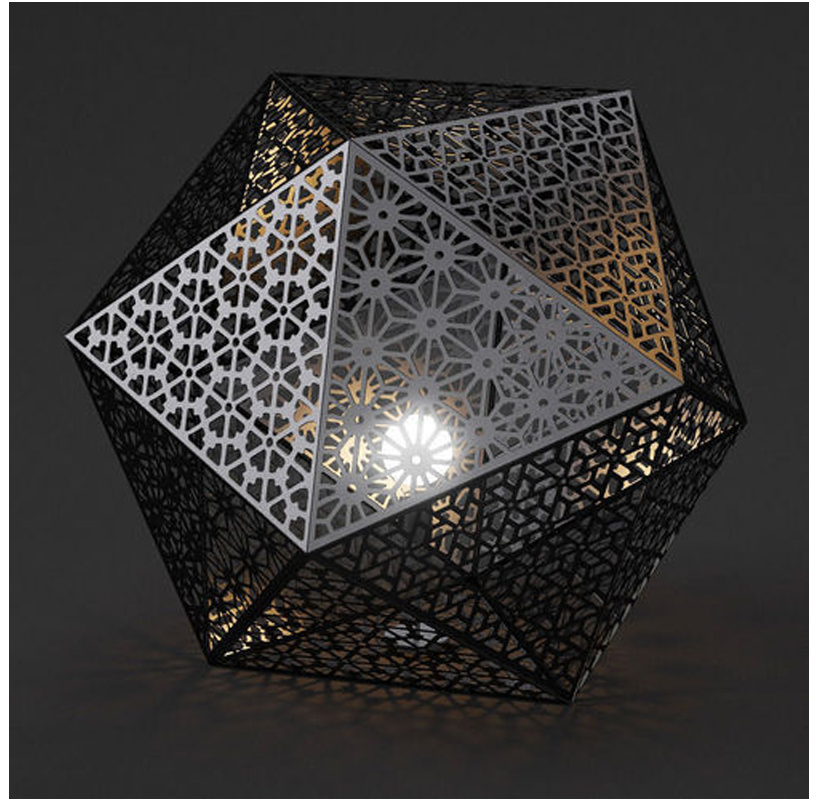

RONTONTON PORTABLE

D104079-

base number _____
Finish _____
Options _____

1. To build a product code in our configurator select the specify button on the base model # product page
2. To build a manual product code on this datasheet choose from the options listed below in blue font and add the suffix to the base model #

GENERAL

Series: Rontonton _____
Brand: Quasar _____
Division: Design _____
Mounting Type: Portable _____
Mounting Location: Floor _____
Subcategory: Ambient _____

PHYSICAL

Shape: Abstract _____
Diameter (mm): 500 _____
Diameter (in): 19 11/16 _____
Height (mm): 450 _____
Height (in): 17 11/16 _____
Light Distribution: Omnidirectional _____
Weight (kg): 8 _____
Weight (lbs): 17.64 _____
Fixture Finish: WHI / BLK _____
Fixture Material: Metal _____

ELECTRICAL

Number of Lamps: 1 _____
Lamp Type: LED Retrofit _____
Lamp Shape: A19 _____
Bulb Included: Bulb Not Included _____
Total Output Wattage (W): 11 / 23 _____
Max. Wattage Per Lamp (W): 11 / 23 _____
Lamp Base: E26 _____
Input Voltage (V): 120 _____
Lamp Voltage (V): 120 _____
Upon Request: 277Vac / GU24 _____

LED

OPTICAL

RATINGS AND CERTIFICATIONS

Certified By: Certified for North American Standards _____
IP rating: IP20 _____