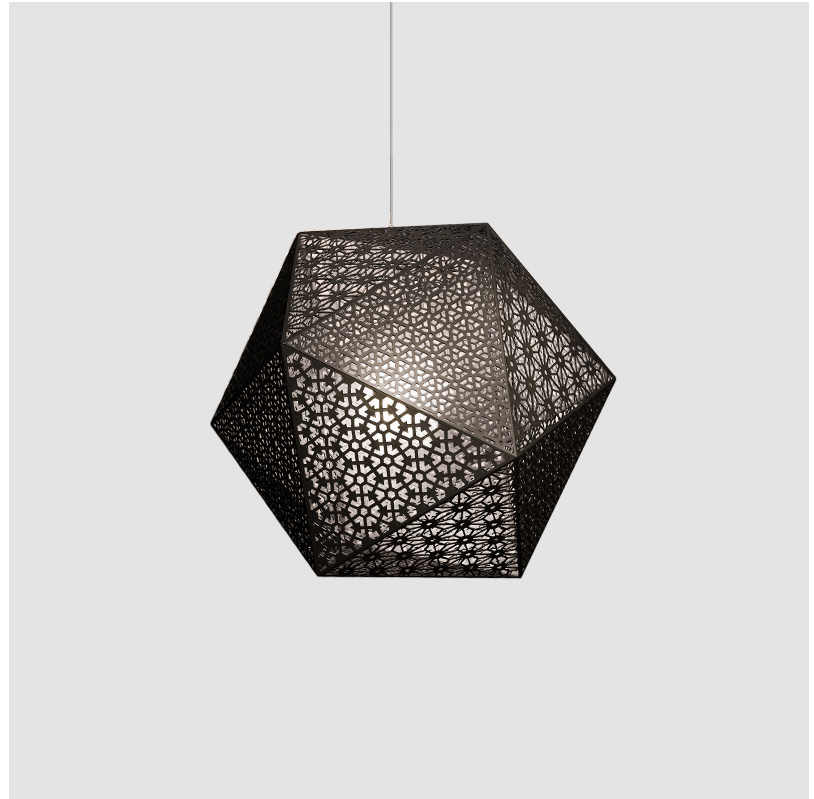

RONTONTON SUSPENSION

D101479-

base number   Finish
Options

1. To build a product code in our configurator select the specify button on the base model # product page
2. To build a manual product code on this datasheet choose from the options listed below in blue font and add the suffix to the base model #

GENERAL

Series: Rontonton
Brand: Quasar
Division: Design
Mounting Type: Suspension
Mounting Location: Ceiling
Subcategory: Pendant

PHYSICAL

Shape: Abstract
Diameter (mm): 500
Diameter (in): 19 11/16
Height (mm): 450
Height (in): 17 11/16
Max. Overall Height (mm): 2450
Max. Overall Height (in): 96 7/16
Light Distribution: Omnidirectional
Weight (kg): 8
Weight (lbs): 17.64
Fixture Finish: WHI / BLK
Fixture Material: Metal
Cable Details: 2000mm Cable

ELECTRICAL

Number of Lamps: 1
Lamp Type: LED Retrofit
Bulb Included: Bulb Not Included
Total Output Wattage (W): 15 / 70 / 23
Max. Wattage Per Lamp (W): 15 / 70 / 23
Lamp Base: E26
Input Voltage (V): 120
Upon Request: 277Vac / GU24

LED

OPTICAL

RATINGS AND CERTIFICATIONS

Certified By: Certified for North American Standards
IP rating: IP20