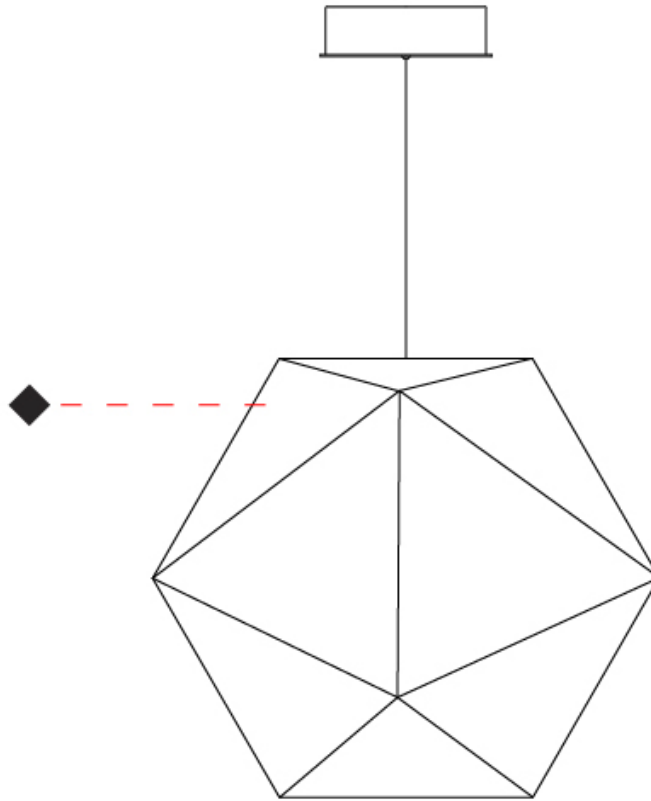

RONTONTON SUSPENSION

D101479-

PROJECT

TYPE

SPECIFIER

QUANTITY

DATE

D