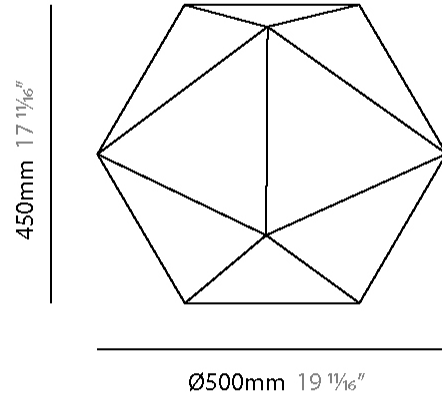

RONTONTON PORTABLE

D104079-

base number _____
Finish _____
Options _____

1. To build a product code in our configurator select the specify button on the base model # product page
2. To build a manual product code on this datasheet choose from the options listed below in blue font and add the suffix to the base model #

GENERAL

Series: Rontonton _____
Brand: Quasar _____
Division: Design _____
Mounting Type: Portable _____
Mounting Location: Floor _____
Subcategory: Ambient _____

PHYSICAL

Shape: Abstract _____
Diameter (mm): 500 _____
Diameter (in): 19 11/16 _____
Height (mm): 450 _____
Height (in): 17 11/16 _____
Light Distribution: Omnidirectional _____
Weight (kg): 8 _____
Weight (lbs): 17.64 _____
Fixture Finish: WHI / BLK _____
Fixture Material: Metal _____

ELECTRICAL

Number of Lamps: 1 _____
Lamp Type: LED Retrofit _____
Lamp Shape: A19 _____
Bulb Included: Bulb Not Included _____
Total Output Wattage (W): 11 / 23 _____
Max. Wattage Per Lamp (W): 11 / 23 _____
Lamp Base: E26 _____
Input Voltage (V): 120 _____
Lamp Voltage (V): 120 _____
Upon Request: 277Vac / GU24 _____

LED

OPTICAL

RATINGS AND CERTIFICATIONS

Certified By: Certified for North American Standards _____
IP rating: IP20 _____