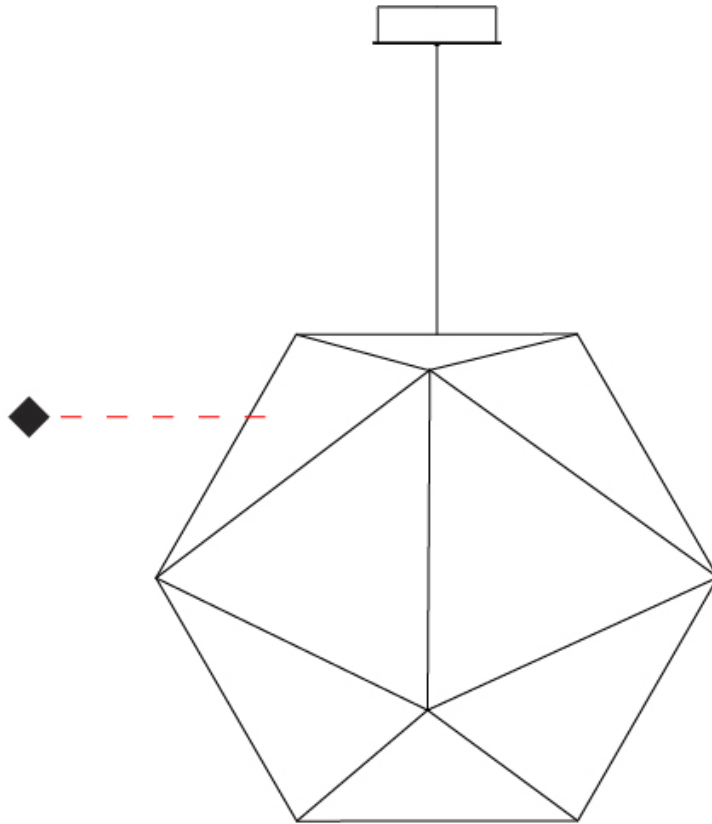

RONTONTON SUSPENSION

D101482-

PROJECT

TYPE

SPECIFIER

QUANTITY

DATE

D