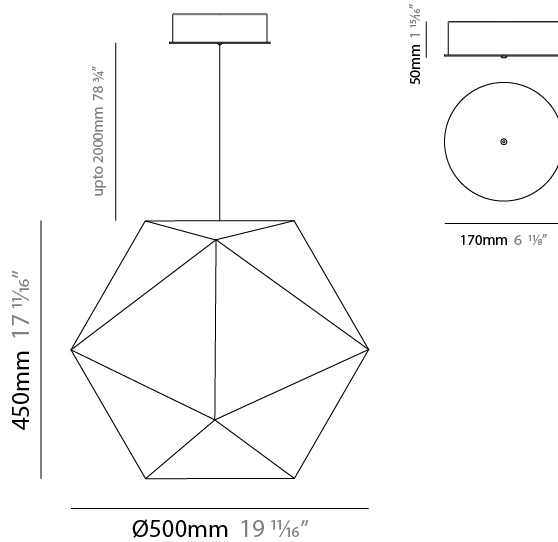

RONTONTON SUSPENSION

D101479-

base number _____
Finish Options _____

1. To build a product code in our configurator select the specify button on the base model # product page
2. To build a manual product code on this datasheet choose from the options listed below in blue font and add the suffix to the base model #

GENERAL

Series: Rontonton _____
Brand: Quasar _____
Division: Design _____
Mounting Type: Suspension _____
Mounting Location: Ceiling _____
Subcategory: Pendant _____

PHYSICAL

Shape: Abstract _____
Diameter (mm): 500 _____
Diameter (in): 19 11/16 _____
Height (mm): 450 _____
Height (in): 17 11/16 _____
Max. Overall Height (mm): 2450 _____
Max. Overall Height (in): 96 7/16 _____
Light Distribution: Omnidirectional _____
Weight (kg): 8 _____
Weight (lbs): 17.64 _____
Fixture Finish: WHI / BLK _____
Fixture Material: Metal _____
Cable Details: 2000mm Cable _____

ELECTRICAL

Number of Lamps: 1 _____
Lamp Type: LED Retrofit _____
Bulb Included: Bulb Not Included _____
Total Output Wattage (W): 15 / 70 / 23 _____
Max. Wattage Per Lamp (W): 15 / 70 / 23 _____
Lamp Base: E26 _____
Input Voltage (V): 120 _____
Upon Request: 277Vac / GU24 _____

LED

OPTICAL

RATINGS AND CERTIFICATIONS

Certified By: Certified for North American Standards _____
IP rating: IP20 _____