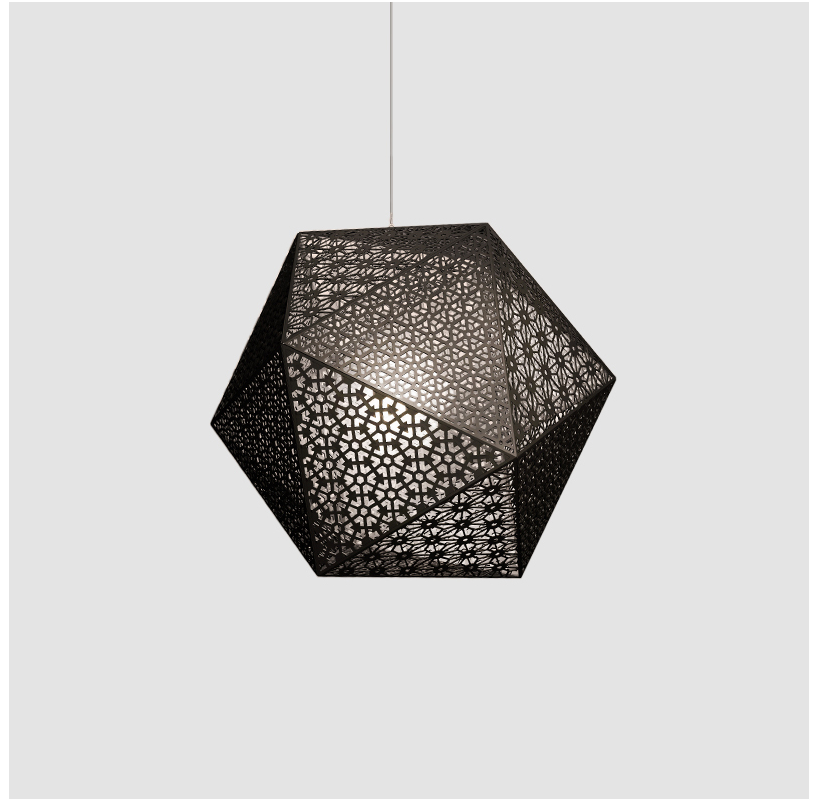

RONTONTON SUSPENSION

D101479-

base number _____
Finish Options _____

1. To build a product code in our configurator select the specify button on the base model # product page
2. To build a manual product code on this datasheet choose from the options listed below in blue font and add the suffix to the base model #

GENERAL

Series: Rontonton _____
Brand: Quasar _____
Division: Design _____
Mounting Type: Suspension _____
Mounting Location: Ceiling _____
Subcategory: Pendant _____

PHYSICAL

Shape: Abstract _____
Diameter (mm): 500 _____
Diameter (in): 19 11/16 _____
Height (mm): 450 _____
Height (in): 17 11/16 _____
Max. Overall Height (mm): 2450 _____
Max. Overall Height (in): 96 7/16 _____
Light Distribution: Omnidirectional _____
Weight (kg): 8 _____
Weight (lbs): 17.64 _____
Fixture Finish: WHI / BLK _____
Fixture Material: Metal _____
Cable Details: 2000mm Cable _____

ELECTRICAL

Number of Lamps: 1 _____
Lamp Type: LED Retrofit _____
Bulb Included: Bulb Not Included _____
Total Output Wattage (W): 15 / 70 / 23 _____
Max. Wattage Per Lamp (W): 15 / 70 / 23 _____
Lamp Base: E26 _____
Input Voltage (V): 120 _____
Upon Request: 277Vac / GU24 _____

LED

OPTICAL

RATINGS AND CERTIFICATIONS

Certified By: Certified for North American Standards _____
IP rating: IP20 _____