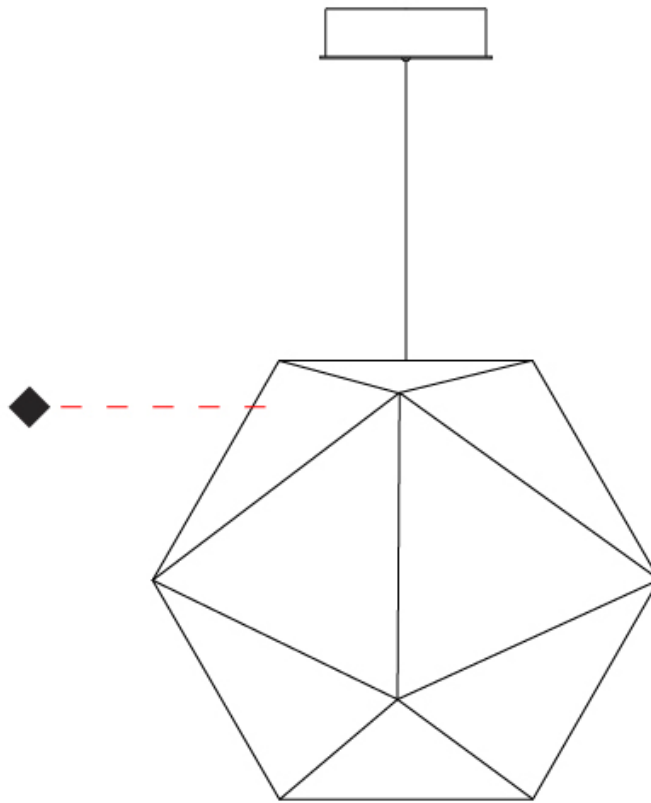

RONTONTON SUSPENSION

D101479-

PROJECT

TYPE

SPECIFIER

QUANTITY

DATE

D