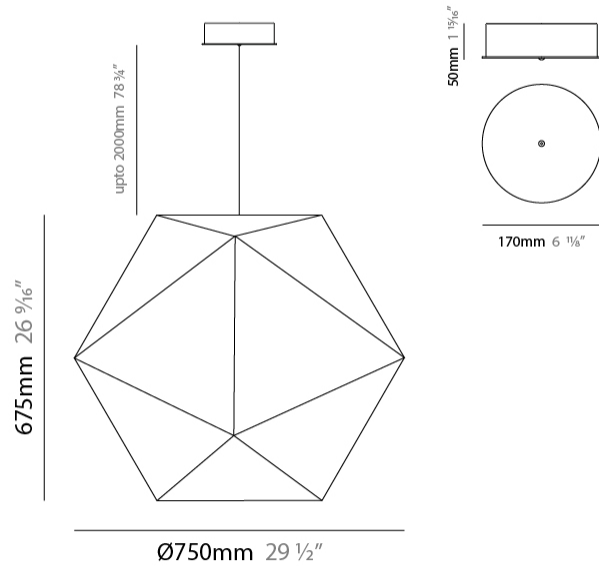

RONTONTON SUSPENSION

D101482-

base number   Finish
Options

1. To build a product code in our configurator select the specify button on the base model # product page
2. To build a manual product code on this datasheet choose from the options listed below in blue font and add the suffix to the base model #

GENERAL

Series: Rontonton
Brand: Quasar
Division: Design
Mounting Type: Suspension
Mounting Location: Ceiling
Subcategory: Pendant

PHYSICAL

Shape: Abstract
Diameter (mm): 750
Diameter (in): 29 1/2
Height (mm): 675
Height (in): 26 9/16
Max. Overall Height (mm): 2675
Max. Overall Height (in): 105 5/16
Light Distribution: Omnidirectional
Weight (kg): 13
Weight (lbs): 28.66
Fixture Finish: WHI / BLK
Fixture Material: Metal
Cable Details: 2000mm Cable

ELECTRICAL

Number of Lamps: 1
Lamp Type: LED Retrofit
Bulb Included: Bulb Not Included
Total Output Wattage (W): 15 / 105 / 23
Max. Wattage Per Lamp (W): 15 / 105 / 23
Lamp Base: E26
Input Voltage (V): 120
Upon Request: 277Vac / GU24

LED

OPTICAL

RATINGS AND CERTIFICATIONS

Certified By: Certified for North American Standards
IP rating: IP20