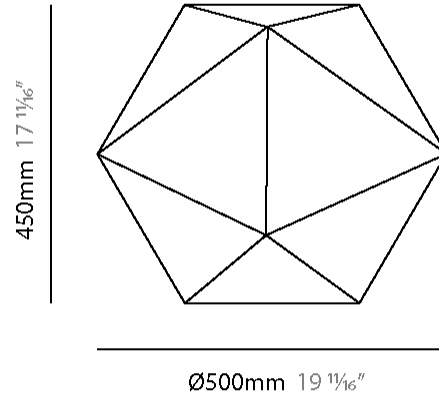

RONTONTON PORTABLE

D104079-

base number _____
Finish _____
Options _____

1. To build a product code in our configurator select the specify button on the base model # product page
2. To build a manual product code on this datasheet choose from the options listed below in blue font and add the suffix to the base model #

GENERAL

Series: Rontonton _____
Brand: Quasar _____
Division: Design _____
Mounting Type: Portable _____
Mounting Location: Floor _____
Subcategory: Ambient _____

PHYSICAL

Shape: Abstract _____
Diameter (mm): 500 _____
Diameter (in): 19 11/16 _____
Height (mm): 450 _____
Height (in): 17 11/16 _____
Light Distribution: Omnidirectional _____
Weight (kg): 8 _____
Weight (lbs): 17.64 _____
Fixture Finish: WHI / BLK _____
Fixture Material: Metal _____

ELECTRICAL

Number of Lamps: 1 _____
Lamp Type: LED Retrofit _____
Lamp Shape: A19 _____
Bulb Included: Bulb Not Included _____
Total Output Wattage (W): 11 / 23 _____
Max. Wattage Per Lamp (W): 11 / 23 _____
Lamp Base: E26 _____
Input Voltage (V): 120 _____
Lamp Voltage (V): 120 _____
Upon Request: 277Vac / GU24 _____

LED

OPTICAL

RATINGS AND CERTIFICATIONS

Certified By: Certified for North American Standards _____
IP rating: IP20 _____