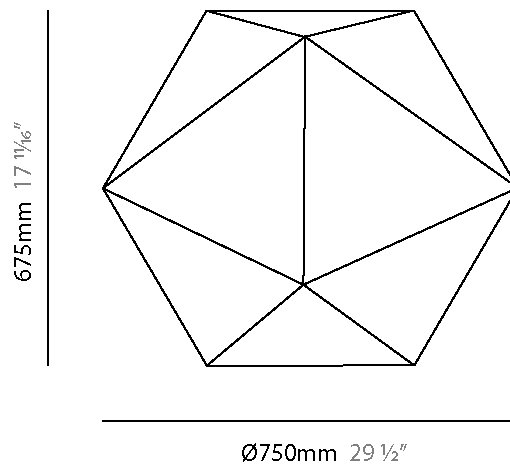

RONTONTON PORTABLE

D104028-

base number _____
Finish Options _____

1. To build a product code in our configurator select the specify button on the base model # product page
2. To build a manual product code on this datasheet choose from the options listed below in blue font and add the suffix to the base model #

GENERAL

Series: Rontonton _____
Brand: Quasar _____
Division: Design _____
Mounting Type: Portable _____
Mounting Location: Floor _____
Subcategory: Ambient _____

PHYSICAL

Shape: Abstract _____
Diameter (mm): 750 _____
Diameter (in): 29 1/2 _____
Height (mm): 675 _____
Height (in): 26 3/8 _____
Light Distribution: Omnidirectional _____
Weight (kg): 13 _____
Weight (lbs): 28.66 _____
Fixture Finish: WHI / BLK _____
Fixture Material: Metal _____

ELECTRICAL

Number of Lamps: 1 _____
Lamp Type: LED Retrofit _____
Lamp Shape: A19 _____
Bulb Included: Bulb Not Included _____
Total Output Wattage (W): 15 / 23 _____
Max. Wattage Per Lamp (W): 15 / 23 _____
Lamp Base: E26 _____
Input Voltage (V): 120 _____
Lamp Voltage (V): 120 _____
Upon Request: 277Vac / GU24 _____

LED

OPTICAL

RATINGS AND CERTIFICATIONS

Certified By: Certified for North American Standards _____
IP rating: IP20 _____