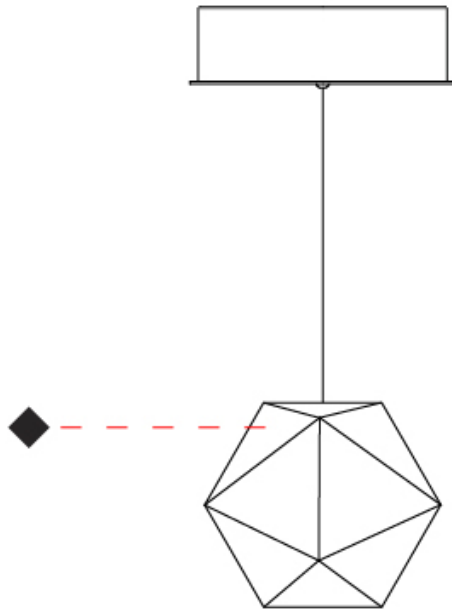

RONTONTON SUSPENSION

D101508-

PROJECT

TYPE

SPECIFIER

QUANTITY

DATE

D