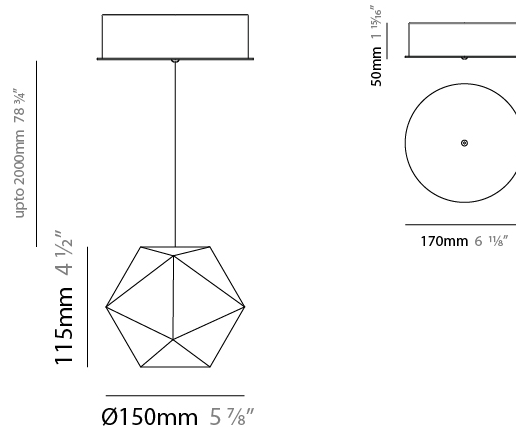

RONTONTON SUSPENSION

D101508-

base number Finish
Options

PROJECT
TYPE
SPECIFIER
QUANTITY
DATE

1. To build a product code in our configurator select the specify button on the base model # product page
2. To build a manual product code on this datasheet choose from the options listed below in blue font and add the suffix to the base model #

GENERAL

Series: Rontonton
Partner: Quasar
Division: Design
Installation: Suspension
Product Type: Pendant
Mounting Location: Ceiling
Light Distribution: Wall Effect

PHYSICAL

Shape: Abstract
Diameter (mm): 150
Diameter (in): 5 7/8
Height (mm): 115
Height (in): 4 1/2
Max. Overall Height (mm): 2150
Max. Overall Height (in): 84 5/8
Weight (kg): 1
Weight (lbs): 2.205
Fixture Finish: WHI / BLK / BRA
Fixture Material: Metal
Cable Details: 2000mm Cable

ELECTRICAL

Number of Lamps: 1
Lamp Type: LED Retrofit
Lamp Shape: T4
Input Wattage (W): 4
Bulb Included: Bulb Not Included
Lamp Base: G4
Dimming: Non-Dimmable
Driver Included: Yes
Driver Location: Integrated
Driver Type: Transformer - 120Vac
Driver Class: Class 2
Input Voltage (V): 120 - 277
Output Voltage (V): 12
Lamp Voltage (V): 12
Upon Request: Trailing Edge dimming only / 277Vac

LED

OPTICAL

RATINGS AND CERTIFICATIONS

Certified By: Certified for North American Standards
IP rating: IP20