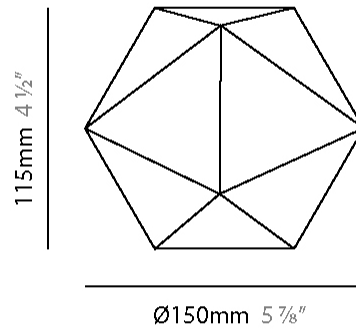

PROJECT	_____
TYPE	_____
SPECIFIER	_____
QUANTITY	_____
DATE	_____

RONTONTON PORTABLE

D104022-

base number   Finish
Options

1. To build a product code in our configurator select the specify button on the base model # product page
2. To build a manual product code on this datasheet choose from the options listed below in blue font and add the suffix to the base model #

GENERAL

Series: Rontonton
Partner: Quasar
Division: Design
Installation: Portable
Product Type: Table
Mounting Location: Table
Light Distribution: Wall Effect

PHYSICAL

Shape: Abstract
Diameter (mm): 150
Diameter (in): 5 7/8
Height (mm): 115
Height (in): 4 1/2
Weight (kg): 1
Weight (lbs): 2.2
Fixture Finish: WHI / BLK / BRA
Fixture Material: Metal

ELECTRICAL

Number of Lamps: 1
Lamp Type: LED Retrofit
Lamp Shape: T4
Bulb Included: Bulb Not Included
Total Output Wattage (W): 2 / 10
Max. Wattage Per Lamp (W): 2 / 10
Lamp Base: G4
Driver Location: Inline Transformer Plug
Input Voltage (V): 120
Lamp Voltage (V): 120

LED

OPTICAL

RATINGS AND CERTIFICATIONS

Certified By: Certified for North American Standards
IP rating: IP20