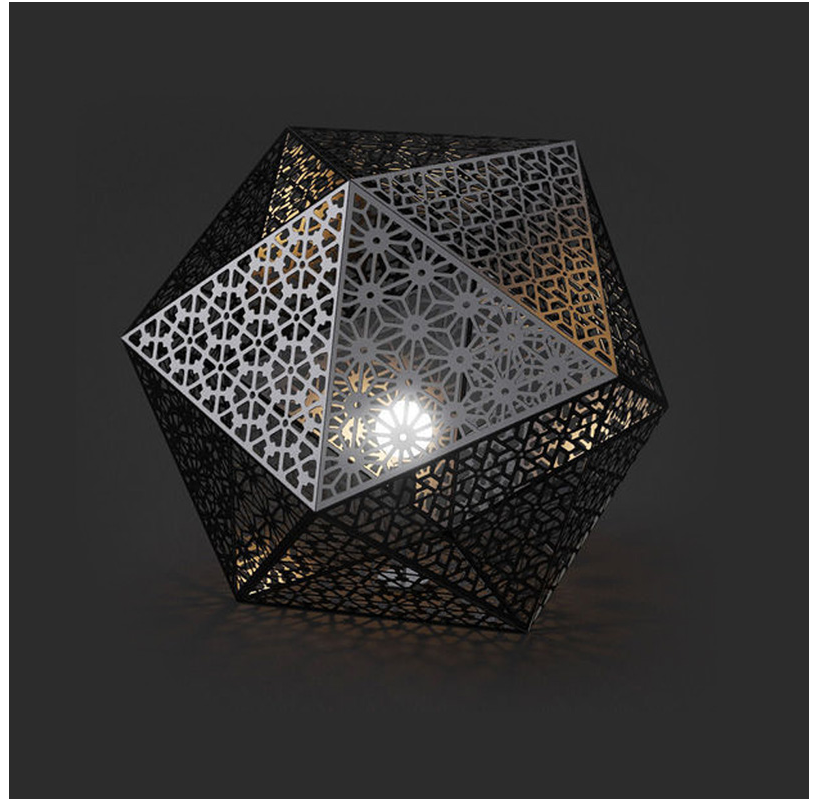

PROJECT	_____
TYPE	_____
SPECIFIER	_____
QUANTITY	_____
DATE	_____

RONTONTON PORTABLE

D104022-

base number   Finish
Options

1. To build a product code in our configurator select the specify button on the base model # product page
2. To build a manual product code on this datasheet choose from the options listed below in blue font and add the suffix to the base model #

GENERAL

Series: Rontonton
Partner: Quasar
Division: Design
Installation: Portable
Product Type: Table
Mounting Location: Table
Light Distribution: Wall Effect

PHYSICAL

Shape: Abstract
Diameter (mm): 150
Diameter (in): 5 7/8
Height (mm): 115
Height (in): 4 1/2
Weight (kg): 1
Weight (lbs): 2.2
Fixture Finish: WHI / BLK / BRA
Fixture Material: Metal

ELECTRICAL

Number of Lamps: 1
Lamp Type: LED Retrofit
Lamp Shape: T4
Bulb Included: Bulb Not Included
Total Output Wattage (W): 2 / 10
Max. Wattage Per Lamp (W): 2 / 10
Lamp Base: G4
Driver Location: Inline Transformer Plug
Input Voltage (V): 120
Lamp Voltage (V): 120

LED

OPTICAL

RATINGS AND CERTIFICATIONS

Certified By: Certified for North American Standards
IP rating: IP20