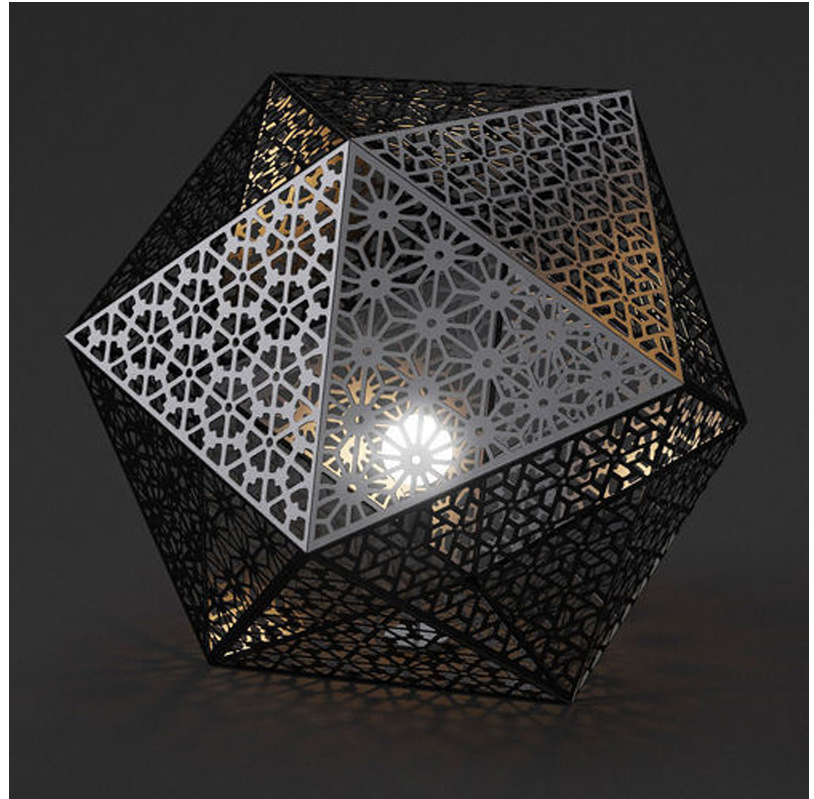

RONTONTON PORTABLE

D104028-

base number _____
Finish _____
Options _____

1. To build a product code in our configurator select the specify button on the base model # product page
2. To build a manual product code on this datasheet choose from the options listed below in blue font and add the suffix to the base model #

GENERAL

Series: Rontonton _____
Brand: Quasar _____
Division: Design _____
Mounting Type: Portable _____
Mounting Location: Floor _____
Subcategory: Ambient _____

PHYSICAL

Shape: Abstract _____
Diameter (mm): 750 _____
Diameter (in): 29 1/2 _____
Height (mm): 675 _____
Height (in): 26 3/8 _____
Light Distribution: Omnidirectional _____
Weight (kg): 13 _____
Weight (lbs): 28.66 _____
Fixture Finish: WHI / BLK _____
Fixture Material: Metal _____

ELECTRICAL

Number of Lamps: 1 _____
Lamp Type: LED Retrofit _____
Lamp Shape: A19 _____
Bulb Included: Bulb Not Included _____
Total Output Wattage (W): 15 / 23 _____
Max. Wattage Per Lamp (W): 15 / 23 _____
Lamp Base: E26 _____
Input Voltage (V): 120 _____
Lamp Voltage (V): 120 _____
Upon Request: 277Vac / GU24 _____

LED

OPTICAL

RATINGS AND CERTIFICATIONS

Certified By: Certified for North American Standards _____
IP rating: IP20 _____