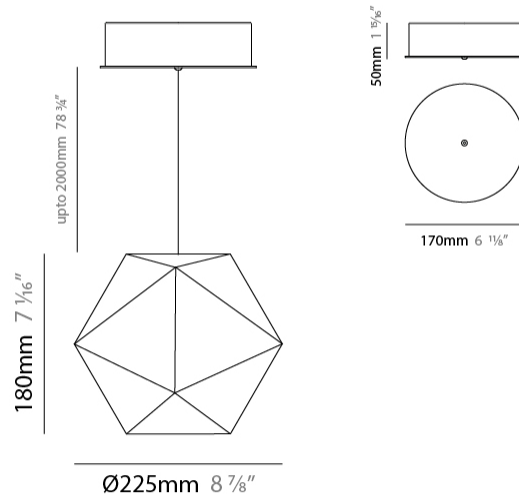

1. To build a product code in our configurator select the specify button on the base model # product page
2. To build a manual product code on this datasheet choose from the options listed below in blue font and add the suffix to the base model #

GENERAL

Series: Rontonton _____
Brand: Quasar _____
Division: Design _____
Mounting Type: Suspension _____
Mounting Location: Ceiling _____
Subcategory: Pendant _____

PHYSICAL

Shape: Abstract _____
Diameter (mm): 225 _____
Diameter (in): 8 7/8 _____
Height (mm): 180 _____
Height (in): 7 1/16 _____
Max. Overall Height (mm): 2180 _____
Max. Overall Height (in): 85 13/16 _____
Light Distribution: Omnidirectional _____
Weight (kg): 1 _____
Weight (lbs): 2.2 _____
Fixture Finish: WHI / BLK _____
Fixture Material: Metal _____
Cable Details: 2000mm Cable _____

ELECTRICAL

Number of Lamps: 1 _____
Lamp Type: Halogen _____
Lamp Shape: T4 _____
Bulb Included: Bulb Not Included _____
Total Output Wattage (W): 20 _____
Lamp Base: G4 _____
Dimming: Phase Dimming (120Vac Only) _____
Driver Included: Yes _____
Driver Location: Integrated _____
Driver Type: Transformer - 120Vac _____
Driver Class: Class 2 _____
Input Voltage (V): 120 - 277 _____
Output Voltage (V): 12 _____
Lamp Voltage (V): 12 _____
Upon Request: Trailing Edge dimming only / 277Vac _____

LED

OPTICAL

RATINGS AND CERTIFICATIONS

Certified By: Certified for North American Standards _____
IP rating: IP20 _____