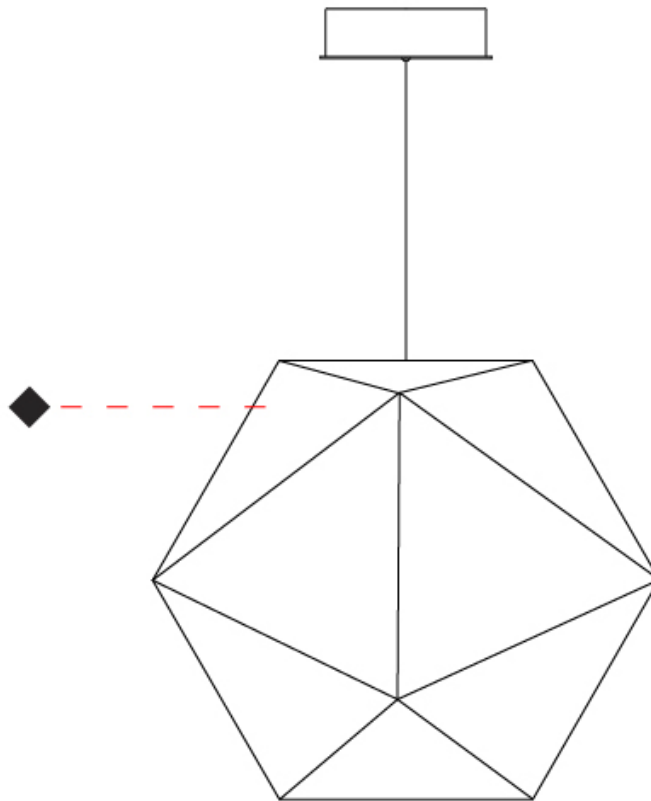

RONTONTON SUSPENSION

D101479-

PROJECT

TYPE

SPECIFIER

QUANTITY

DATE

D