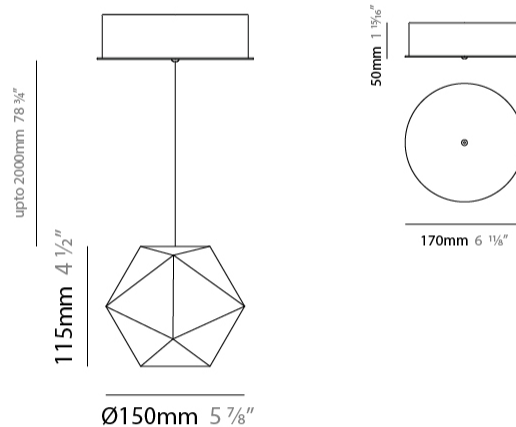

1. To build a product code in our configurator select the specify button on the base model # product page
2. To build a manual product code on this datasheet choose from the options listed below in blue font and add the suffix to the base model #

GENERAL

Series: Rontonton _____
Brand: Quasar _____
Division: Design _____
Mounting Type: Suspension _____
Mounting Location: Ceiling _____
Subcategory: Pendant _____

PHYSICAL

Shape: Abstract _____
Diameter (mm): 150 _____
Diameter (in): 5 7/8 _____
Height (mm): 115 _____
Height (in): 4 1/2 _____
Max. Overall Height (mm): 2150 _____
Max. Overall Height (in): 84 5/8 _____
Light Distribution: Omnidirectional _____
Weight (kg): 1 _____
Weight (lbs): 2.205 _____
Fixture Finish: WHI / BLK _____
Fixture Material: Metal _____
Cable Details: 2000mm Cable _____

ELECTRICAL

Number of Lamps: 1 _____
Lamp Type: Halogen _____
Lamp Shape: T4 _____
Bulb Included: Bulb Not Included _____
Total Output Wattage (W): 20 _____
Max. Wattage Per Lamp (W): 20 _____
Lamp Base: G4 _____
Driver Included: Yes _____
Driver Location: Integrated _____
Driver Type: Transformer - 120Vac _____
Driver Class: Class 2 _____
Input Voltage (V): 120 - 277 _____
Output Voltage (V): 12 _____
Lamp Voltage (V): 12 _____
Upon Request: Trailing Edge dimming only / 277Vac _____

LED

OPTICAL

RATINGS AND CERTIFICATIONS

Certified By: Certified for North American Standards _____
IP rating: IP20 _____