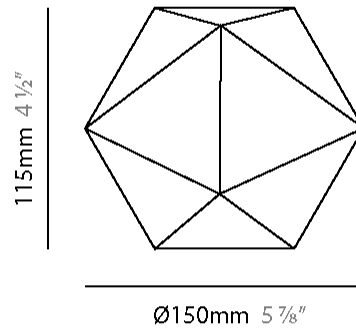

PROJECT
TYPE
SPECIFIER
QUANTITY
DATE

RONTONTON PORTABLE

D104022-

base number Finish
Options

1. To build a product code in our configurator select the specify button on the base model # product page
2. To build a manual product code on this datasheet choose from the options listed below in blue font and add the suffix to the base model #

GENERAL

Series: Rontonton
Brand: Quasar
Division: Design
Mounting Type: Portable
Mounting Location: Table
Subcategory: Ambient

PHYSICAL

Shape: Abstract
Diameter (mm): 150
Diameter (in): 5 7/8
Height (mm): 115
Height (in): 4 1/2
Light Distribution: Omnidirectional
Weight (kg): 1
Weight (lbs): 2.2
Fixture Finish: WHI / BLK
Fixture Material: Metal

ELECTRICAL

Number of Lamps: 1
Lamp Type: LED Retrofit
Lamp Shape: T4
Bulb Included: Bulb Not Included
Total Output Wattage (W): 2 / 10
Max. Wattage Per Lamp (W): 2 / 10
Lamp Base: G4
Driver Location: Inline Transformer Plug
Input Voltage (V): 120
Lamp Voltage (V): 120

LED

OPTICAL

RATINGS AND CERTIFICATIONS

Certified By: Certified for North American Standards
IP rating: IP20