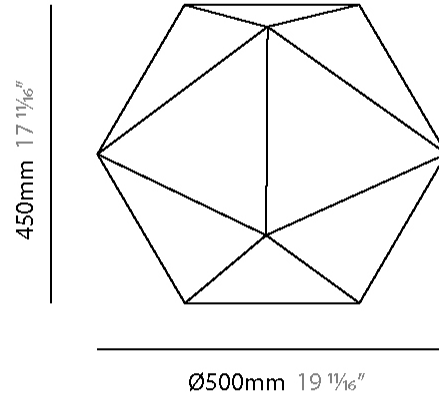

PROJECT _____
TYPE _____
SPECIFIER _____
QUANTITY _____
DATE _____

RONTONTON PORTABLE

D104079-

base number _____
Finish _____
Options _____

1. To build a product code in our configurator select the specify button on the base model # product page
2. To build a manual product code on this datasheet choose from the options listed below in blue font and add the suffix to the base model #

GENERAL

Series: Rontonton _____
Brand: Quasar _____
Division: Design _____
Mounting Type: Portable _____
Mounting Location: Floor _____
Subcategory: Ambient _____

PHYSICAL

Shape: Abstract _____
Diameter (mm): 500 _____
Diameter (in): 19 11/16 _____
Height (mm): 450 _____
Height (in): 17 11/16 _____
Light Distribution: Omnidirectional _____
Weight (kg): 8 _____
Weight (lbs): 17.64 _____
Fixture Finish: WHI / BLK _____
Fixture Material: Metal _____

ELECTRICAL

Number of Lamps: 1 _____
Lamp Type: LED Retrofit _____
Lamp Shape: A19 _____
Bulb Included: Bulb Not Included _____
Total Output Wattage (W): 11 / 23 _____
Max. Wattage Per Lamp (W): 11 / 23 _____
Lamp Base: E26 _____
Input Voltage (V): 120 _____
Lamp Voltage (V): 120 _____
Upon Request: 277Vac / GU24 _____

LED

OPTICAL

RATINGS AND CERTIFICATIONS

Certified By: Certified for North American Standards _____
IP rating: IP20 _____