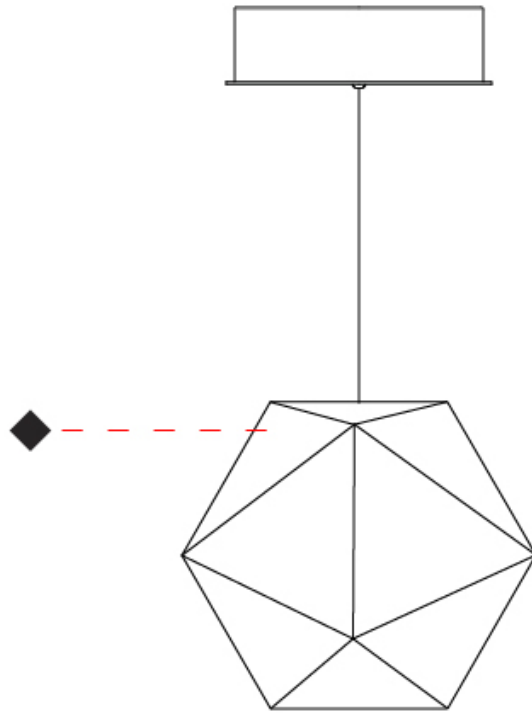

RONTONTON SUSPENSION

D101506-

PROJECT

TYPE

SPECIFIER

QUANTITY

DATE