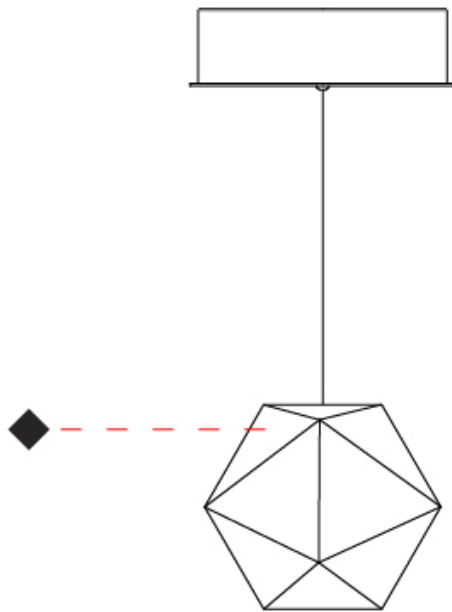

RONTONTON SUSPENSION

D101508-

PROJECT	_____
TYPE	_____
SPECIFIER	_____
QUANTITY	_____
DATE	_____