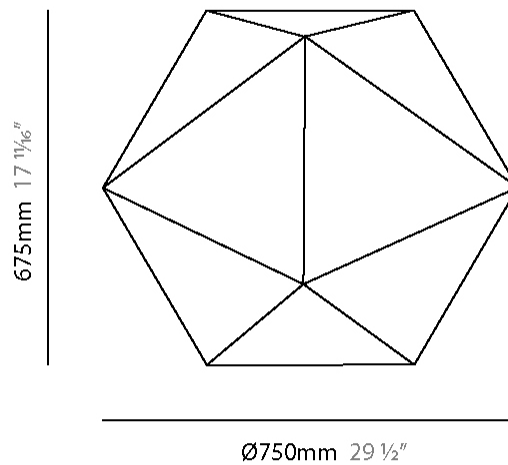

RONTONTON PORTABLE

D104028-

base number _____
Finish _____
Options _____

1. To build a product code in our configurator select the specify button on the base model # product page
2. To build a manual product code on this datasheet choose from the options listed below in blue font and add the suffix to the base model #

GENERAL

Series: Rontonton _____
Brand: Quasar _____
Division: Design _____
Mounting Type: Portable _____
Mounting Location: Floor _____
Subcategory: Ambient _____

PHYSICAL

Shape: Abstract _____
Diameter (mm): 750 _____
Diameter (in): 29 1/2 _____
Height (mm): 675 _____
Height (in): 26 3/8 _____
Light Distribution: Omnidirectional _____
Weight (kg): 13 _____
Weight (lbs): 28.66 _____
Fixture Finish: WHI / BLK _____
Fixture Material: Metal _____

ELECTRICAL

Number of Lamps: 1 _____
Lamp Type: LED Retrofit _____
Lamp Shape: A19 _____
Bulb Included: Bulb Not Included _____
Total Output Wattage (W): 15 / 23 _____
Max. Wattage Per Lamp (W): 15 / 23 _____
Lamp Base: E26 _____
Input Voltage (V): 120 _____
Lamp Voltage (V): 120 _____
Upon Request: 277Vac / GU24 _____

LED

OPTICAL

RATINGS AND CERTIFICATIONS

Certified By: Certified for North American Standards _____
IP rating: IP20 _____