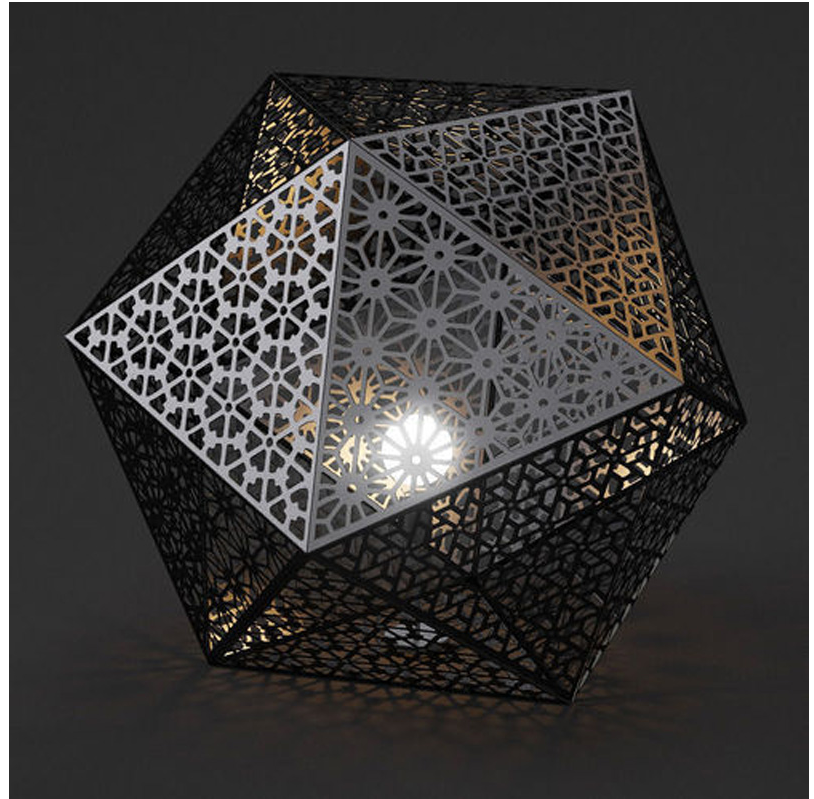

PROJECT _____
TYPE _____
SPECIFIER _____
QUANTITY _____
DATE _____

RONTONTON PORTABLE

D104079-

base number _____
Finish _____
Options _____

1. To build a product code in our configurator select the specify button on the base model # product page
2. To build a manual product code on this datasheet choose from the options listed below in blue font and add the suffix to the base model #

GENERAL

Series: Rontonton _____
Brand: Quasar _____
Division: Design _____
Mounting Type: Portable _____
Mounting Location: Floor _____
Subcategory: Ambient _____

PHYSICAL

Shape: Abstract _____
Diameter (mm): 500 _____
Diameter (in): 19 11/16 _____
Height (mm): 450 _____
Height (in): 17 11/16 _____
Light Distribution: Omnidirectional _____
Weight (kg): 8 _____
Weight (lbs): 17.64 _____
Fixture Finish: WHI / BLK _____
Fixture Material: Metal _____

ELECTRICAL

Number of Lamps: 1 _____
Lamp Type: LED Retrofit _____
Lamp Shape: A19 _____
Bulb Included: Bulb Not Included _____
Total Output Wattage (W): 11 / 23 _____
Max. Wattage Per Lamp (W): 11 / 23 _____
Lamp Base: E26 _____
Input Voltage (V): 120 _____
Lamp Voltage (V): 120 _____
Upon Request: 277Vac / GU24 _____

LED

OPTICAL

RATINGS AND CERTIFICATIONS

Certified By: Certified for North American Standards _____
IP rating: IP20 _____