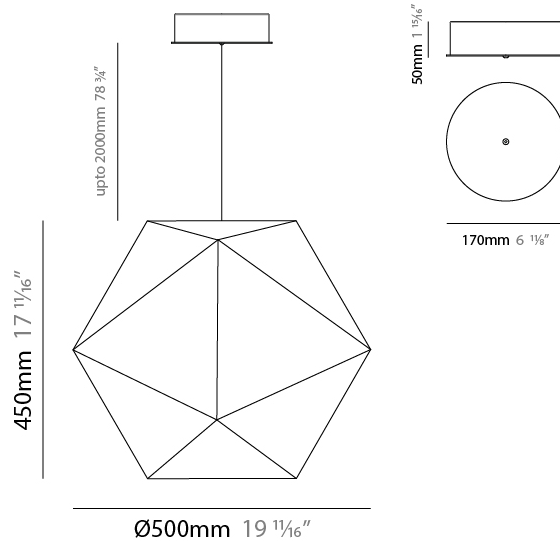

RONTONTON SUSPENSION

D101479-

base number _____
Finish Options _____

1. To build a product code in our configurator select the specify button on the base model # product page
2. To build a manual product code on this datasheet choose from the options listed below in blue font and add the suffix to the base model #

GENERAL

Series: Rontonton _____
Brand: Quasar _____
Division: Design _____
Mounting Type: Suspension _____
Mounting Location: Ceiling _____
Subcategory: Pendant _____

PHYSICAL

Shape: Abstract _____
Diameter (mm): 500 _____
Diameter (in): 19 11/16 _____
Height (mm): 450 _____
Height (in): 17 11/16 _____
Max. Overall Height (mm): 2450 _____
Max. Overall Height (in): 96 7/16 _____
Light Distribution: Omnidirectional _____
Weight (kg): 8 _____
Weight (lbs): 17.64 _____
Fixture Finish: WHI / BLK _____
Fixture Material: Metal _____
Cable Details: 2000mm Cable _____

ELECTRICAL

Number of Lamps: 1 _____
Lamp Type: LED Retrofit _____
Bulb Included: Bulb Not Included _____
Total Output Wattage (W): 15 / 70 / 23 _____
Max. Wattage Per Lamp (W): 15 / 70 / 23 _____
Lamp Base: E26 _____
Input Voltage (V): 120 _____
Upon Request: 277Vac / GU24 _____

LED

OPTICAL

RATINGS AND CERTIFICATIONS

Certified By: Certified for North American Standards _____
IP rating: IP20 _____