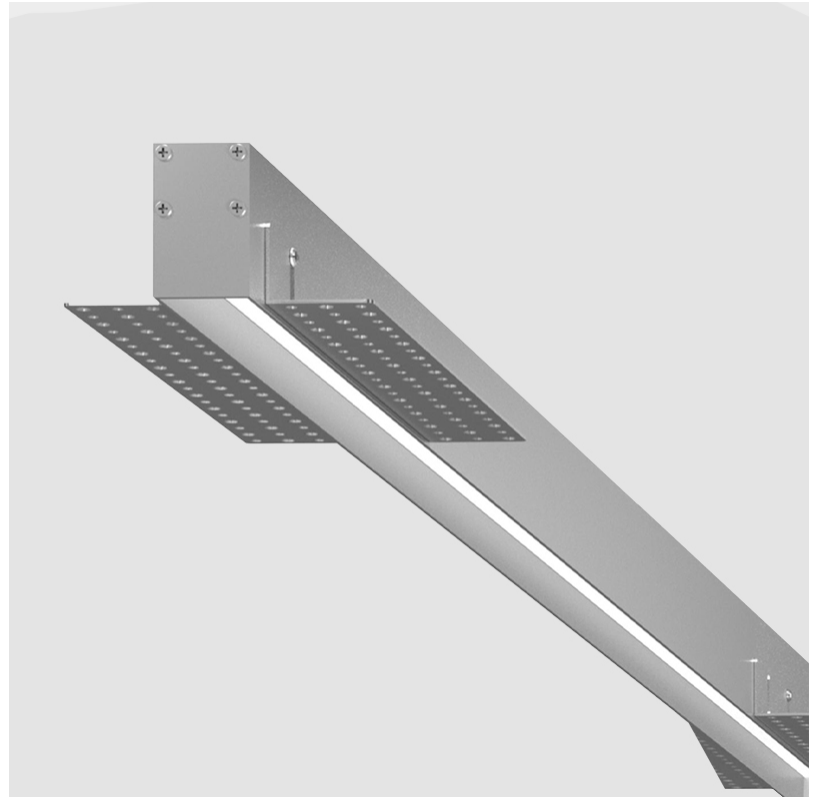

SAGITTARIUS TRIMLESS

A56160-

base number   Color   Finish   Diffuser
Temperature   Options   Options

1. To build a product code in our configurator select the specify button on the base model # product page
2. To build a manual product code on this datasheet choose from the options listed below in blue font and add the suffix to the base model #

GENERAL

Series: Sagittarius
Brand: Ivela
Division: Architectural
Mounting Type: Trimless
Mounting Location: Ceiling
Subcategory: Profile

PHYSICAL

Shape: Rectangle
Length (mm): 3004
Length (in): 118 1/8
Width (mm): 87
Width (in): 3 3/7
Height (mm): 43
Height (in): 1 7/8
Light Distribution: Direct
Diffuser: [PMMA - Opal / Prismatic](#)
Fixture Finish: [WHI / BLK / GLD](#)
Fixture Material: Aluminum

ELECTRICAL

Lamp Type: LED
Input Wattage (W): 48
Dimming: Tri-Mode (Non-Dimming and Phase Dimming (120Vac only) and 0-10V Dimming)
Driver Included: No
Driver Location: Remote
Driver Type: Constant Voltage - Universal
Driver Class: Class 2
Input Voltage (V): 120 - 277
Output Voltage (V): 24

LED

Color Temperature (°K): [2700 / 3000 / 4000](#)
Max. Delivered Lumen (lm): 3990 / 4200 / 4410
Nominal Lumen (lm): 5700 / 6000 / 6300
CRI: >93 CRI
Lamp Life (hrs): 50000

OPTICAL

RATINGS AND CERTIFICATIONS

Certified By: Certified for North American Standards
IP rating: IP20

PROJECT _____
TYPE _____
SPECIFIER _____
QUANTITY _____
DATE _____