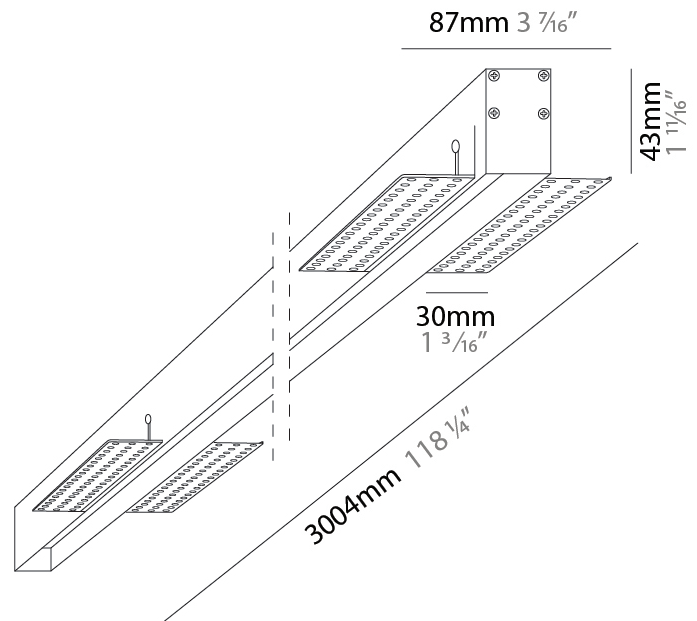

SAGITTARIUS TRIMLESS

A56160-

base number   Color   Finish   Diffuser
Temperature   Options   Options

1. To build a product code in our configurator select the specify button on the base model # product page
2. To build a manual product code on this datasheet choose from the options listed below in blue font and add the suffix to the base model #

GENERAL

Series: Sagittarius
Brand: Ivela
Division: Architectural
Mounting Type: Trimless
Mounting Location: Ceiling
Subcategory: Profile

PHYSICAL

Shape: Rectangle
Length (mm): 3004
Length (in): 118 1/8
Width (mm): 87
Width (in): 3 3/7
Height (mm): 43
Height (in): 1 7/8
Light Distribution: Direct
Diffuser: [PMMA - Opal / Prismatic](#)
Fixture Finish: [WHI / BLK / GLD](#)
Fixture Material: Aluminum

ELECTRICAL

Lamp Type: LED
Input Wattage (W): 48
Dimming: Tri-Mode (Non-Dimming and Phase Dimming (120Vac only) and 0-10V Dimming)
Driver Included: No
Driver Location: Remote
Driver Type: Constant Voltage - Universal
Driver Class: Class 2
Input Voltage (V): 120 - 277
Output Voltage (V): 24

LED

Color Temperature (°K): [2700 / 3000 / 4000](#)
Max. Delivered Lumen (lm): 3990 / 4200 / 4410
Nominal Lumen (lm): 5700 / 6000 / 6300
CRI: >93 CRI
Lamp Life (hrs): 50000

OPTICAL

RATINGS AND CERTIFICATIONS

Certified By: Certified for North American Standards
IP rating: IP20

PROJECT _____
TYPE _____
SPECIFIER _____
QUANTITY _____
DATE _____