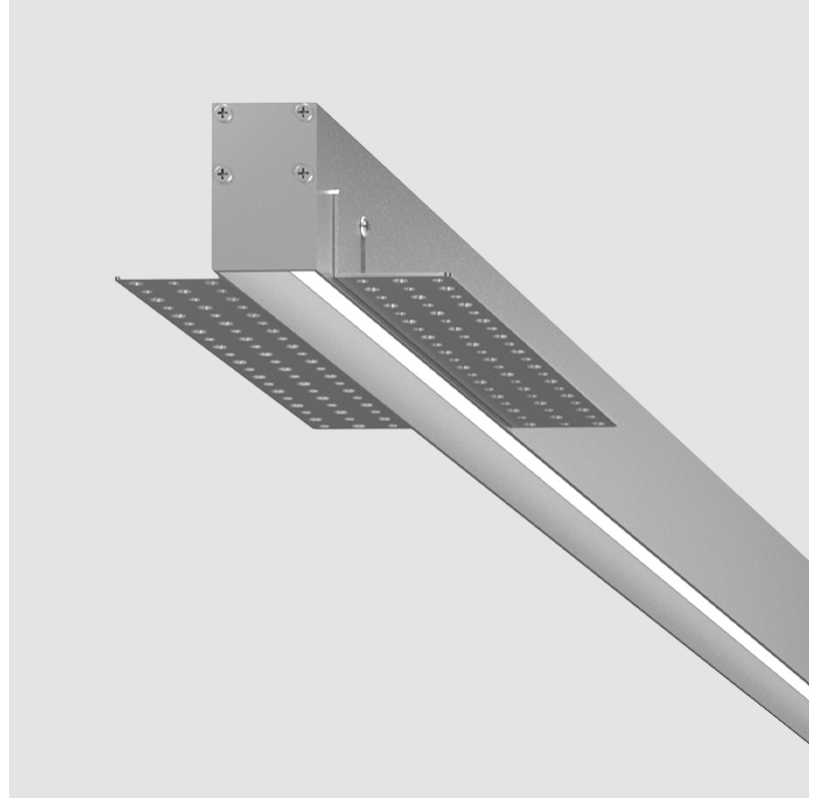

SAGITTARIUS TRIMLESS

A56159-

base number   Color   Finish   Diffuser
Temperature   Options   Options

1. To build a product code in our configurator select the specify button on the base model # product page
2. To build a manual product code on this datasheet choose from the options listed below in blue font and add the suffix to the base model #

GENERAL

Series: Sagittarius
Brand: Ivela
Division: Architectural
Mounting Type: Trimless
Mounting Location: Ceiling
Subcategory: Profile

PHYSICAL

Shape: Rectangle
Length (mm): 2004
Length (in): 78 ³/₈
Width (mm): 87
Width (in): 3 ³/₇
Height (mm): 43
Height (in): 1 ⁷/₈
Light Distribution: Direct
Diffuser: [PMMA - Opal / Prismatic](#)
Fixture Finish: [WHI / BLK / GLD](#)
Fixture Material: Aluminum

ELECTRICAL

Lamp Type: LED
Input Wattage (W): 32
Dimming: Tri-Mode (Non-Dimming and Phase Dimming (120Vac only) and 0-10V Dimming)
Driver Included: No
Driver Location: Remote
Driver Type: Constant Voltage - Universal
Driver Class: Class 2
Input Voltage (V): 120 - 277
Output Voltage (V): 24

LED

Color Temperature (°K): [2700 / 3000 / 4000](#)
Max. Delivered Lumen (lm): 2660 / 2800 / 2940
Nominal Lumen (lm): 3800 / 4000 / 4200
CRI: >93 CRI
Lamp Life (hrs): 50000

OPTICAL

RATINGS AND CERTIFICATIONS

Certified By: Certified for North American Standards
IP rating: IP20

PROJECT _____
TYPE _____
SPECIFIER _____
QUANTITY _____
DATE _____