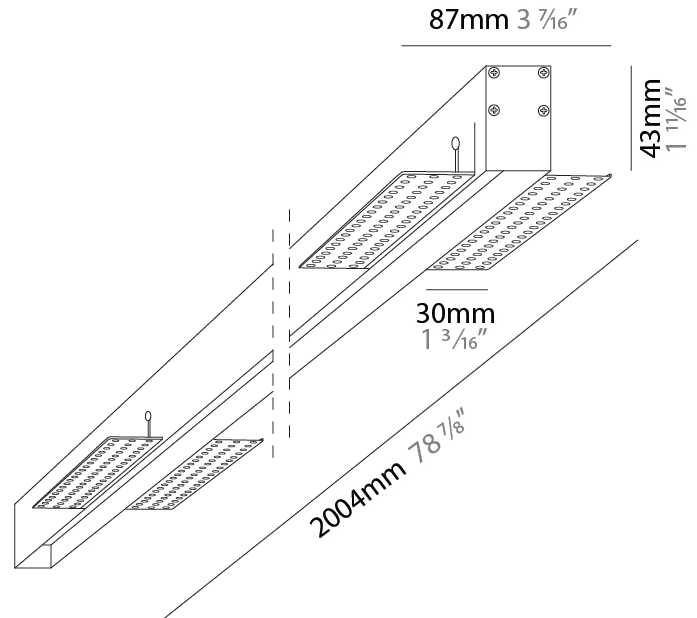

SAGITTARIUS TRIMLESS

A56159-

base number   Color   Finish   Diffuser
Temperature   Options   Options

1. To build a product code in our configurator select the specify button on the base model # product page
2. To build a manual product code on this datasheet choose from the options listed below in blue font and add the suffix to the base model #

GENERAL

Series: Sagittarius
Brand: Ivela
Division: Architectural
Mounting Type: Trimless
Mounting Location: Ceiling
Subcategory: Profile

PHYSICAL

Shape: Rectangle
Length (mm): 2004
Length (in): 78 ³/₈
Width (mm): 87
Width (in): 3 ³/₇
Height (mm): 43
Height (in): 1 ⁷/₈
Light Distribution: Direct
Diffuser: [PMMA - Opal / Prismatic](#)
Fixture Finish: [WHI / BLK / GLD](#)
Fixture Material: Aluminum

ELECTRICAL

Lamp Type: LED
Input Wattage (W): 32
Dimming: Tri-Mode (Non-Dimming and Phase Dimming (120Vac only) and 0-10V Dimming)
Driver Included: No
Driver Location: Remote
Driver Type: Constant Voltage - Universal
Driver Class: Class 2
Input Voltage (V): 120 - 277
Output Voltage (V): 24

LED

Color Temperature (°K): [2700 / 3000 / 4000](#)
Max. Delivered Lumen (lm): 2660 / 2800 / 2940
Nominal Lumen (lm): 3800 / 4000 / 4200
CRI: >93 CRI
Lamp Life (hrs): 50000

OPTICAL

RATINGS AND CERTIFICATIONS

Certified By: Certified for North American Standards
IP rating: IP20

PROJECT _____
TYPE _____
SPECIFIER _____
QUANTITY _____
DATE _____