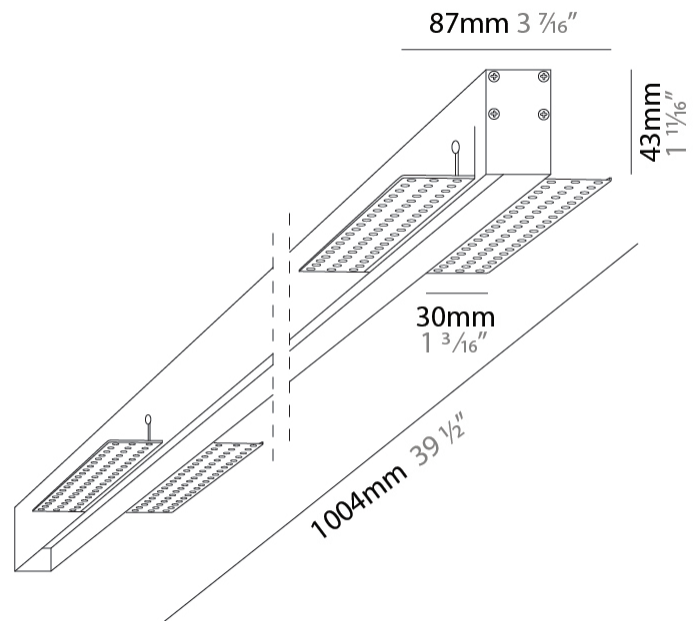

SAGITTARIUS TRIMLESS

A56158-

base number   Color   Finish   Diffuser
Temperature   Options   Options

1. To build a product code in our configurator select the specify button on the base model # product page
2. To build a manual product code on this datasheet choose from the options listed below in blue font and add the suffix to the base model #

GENERAL

Series: Sagittarius
Brand: Ivela
Division: Architectural
Mounting Type: Trimless
Mounting Location: Ceiling
Subcategory: Profile

PHYSICAL

Shape: Rectangle
Length (mm): 1004
Length (in): 39 1/2
Width (mm): 87
Width (in): 3 3/4
Height (mm): 43
Height (in): 1 7/8
Light Distribution: Direct
Diffuser: [PMMA - Opal / Prismatic](#)
Fixture Finish: [WHI](#)
Fixture Material: Aluminum

ELECTRICAL

Lamp Type: LED
Input Wattage (W): 16
Dimming: Tri-Mode (Non-Dimming and Phase Dimming (120Vac only) and 0-10V Dimming)
Driver Included: No
Driver Location: Remote
Driver Type: Constant Voltage - Universal
Driver Class: Class 2
Input Voltage (V): 120 - 277
Output Voltage (V): 24

LED

Color Temperature (°K): [2700 / 3000 / 4000](#)
Max. Delivered Lumen (lm): 1330 / 1400 / 1470
Nominal Lumen (lm): 1900 / 2000 / 2100
CRI: >93 CRI
Lamp Life (hrs): 50000

OPTICAL

RATINGS AND CERTIFICATIONS

Certified By: Certified for North American Standards
IP rating: IP20

PROJECT
TYPE
SPECIFIER
QUANTITY
DATE