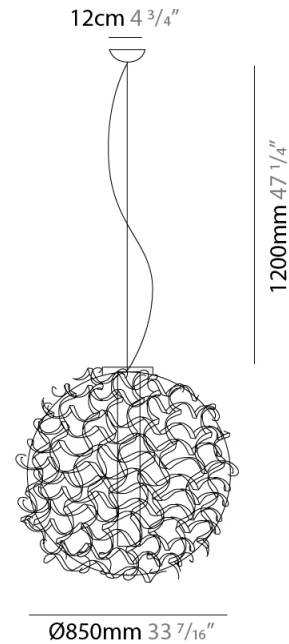

SALSOLA SUSPENSION

D41023-

base number   Finish
Options

1. To build a product code in our configurator select the specify button on the base model # product page
2. To build a manual product code on this datasheet choose from the options listed below in blue font and add the suffix to the base model #

GENERAL

Series: Salsola
Partner: Icone
Division: Design
Installation: Suspension
Product Type: Pendant
Mounting Location: Ceiling

PHYSICAL

Shape: Abstract
Diameter (mm): 850
Diameter (in): 33 ⁷/₁₆
Height (mm): 1200
Height (in): 47 ¹/₄
Fixture Finish: WHI / OBN
Fixture Material: Aluminum

ELECTRICAL

Number of Lamps: 1
Lamp Type: LED Retrofit
Lamp Shape: A19
Bulb Included: Bulb Not Included
Max. Wattage Per Lamp (W): 15
Lamp Base: E26
Input Voltage (V): 120
Upon Request: 277Vac / GU24

LED

OPTICAL

RATINGS AND CERTIFICATIONS

Certified By: Certified for North American Standards
IP rating: IP20

PROJECT	_____
TYPE	_____
SPECIFIER	_____
QUANTITY	_____
DATE	_____