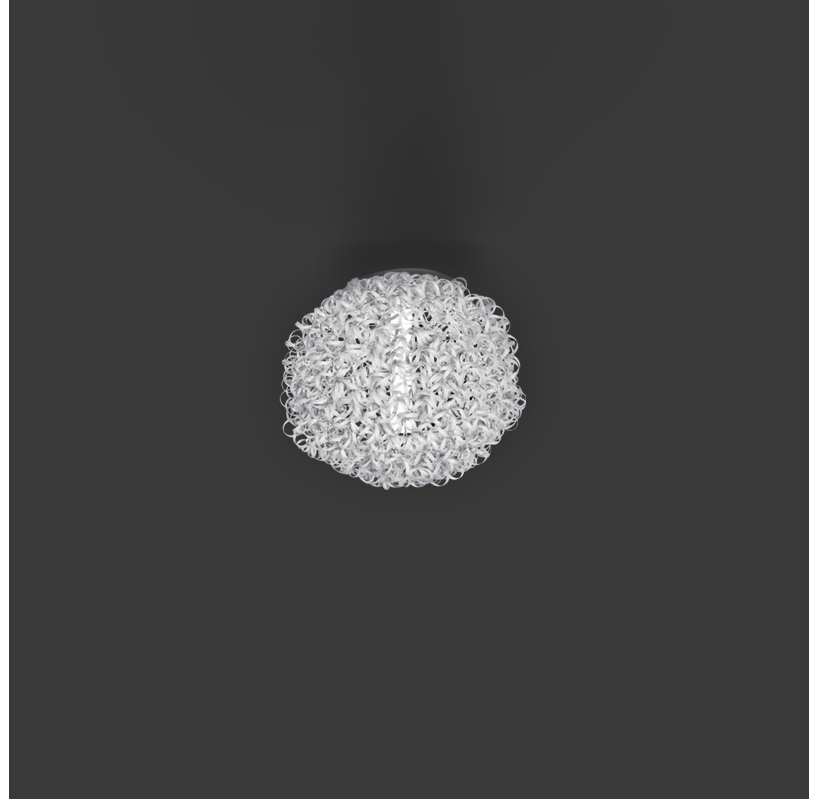

SALSOLA SURFACE

D42013-

base number   Finish
Options

1. To build a product code in our configurator select the specify button on the base model # product page
2. To build a manual product code on this datasheet choose from the options listed below in blue font and add the suffix to the base model #

GENERAL

Series: Salsola
Brand: Icone
Division: Design
Mounting Type: Surface
Mounting Location: Ceiling
Subcategory: Ambient

PHYSICAL

Shape: Abstract
Diameter (mm): 480
Diameter (in): 18 ⁷/₈
Height (mm): 480
Height (in): 18 ⁷/₈
Light Distribution: Omnidirectional
Fixture Finish: WHI / OBN
Fixture Material: Aluminum

ELECTRICAL

Number of Lamps: 1
Lamp Type: LED Retrofit
Lamp Shape: A19
Bulb Included: Bulb Not Included
Max. Wattage Per Lamp (W): 15
Lamp Base: E26
Input Voltage (V): 120
Upon Request: 277Vac / GU24

LED

OPTICAL

RATINGS AND CERTIFICATIONS

Certified By: Certified for North American Standards
IP rating: IP20

PROJECT	_____
TYPE	_____
SPECIFIER	_____
QUANTITY	_____
DATE	_____

Ø480mm 18 ⁷/₈"