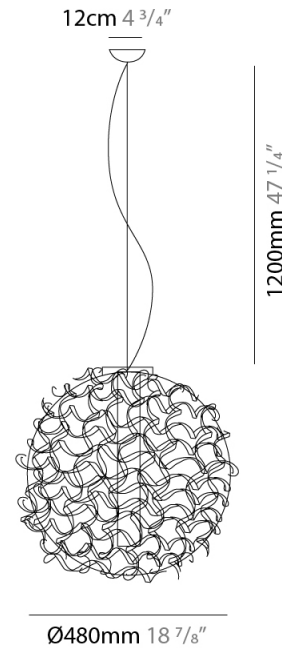

SALSOLA SUSPENSION

D41021-

base number   Finish
Options

1. To build a product code in our configurator select the specify button on the base model # product page
2. To build a manual product code on this datasheet choose from the options listed below in blue font and add the suffix to the base model #

GENERAL

Series: Salsola
Brand: Icone
Division: Design
Mounting Type: Suspension
Mounting Location: Ceiling
Subcategory: Ambient

PHYSICAL

Shape: Abstract
Diameter (mm): 480
Diameter (in): 18 ⁷/₈
Height (mm): 1200
Height (in): 47 ¹/₄
Light Distribution: Omnidirectional
Fixture Finish: WHI / OBN
Fixture Material: Aluminum

ELECTRICAL

Number of Lamps: 1
Lamp Type: LED Retrofit
Lamp Shape: A19
Bulb Included: Bulb Not Included
Max. Wattage Per Lamp (W): 15
Lamp Base: E26
Input Voltage (V): 120
Upon Request: 277Vac / GU214

LED

OPTICAL

RATINGS AND CERTIFICATIONS

Certified By: Certified for North American Standards
IP rating: IP20

PROJECT	_____
TYPE	_____
SPECIFIER	_____
QUANTITY	_____
DATE	_____