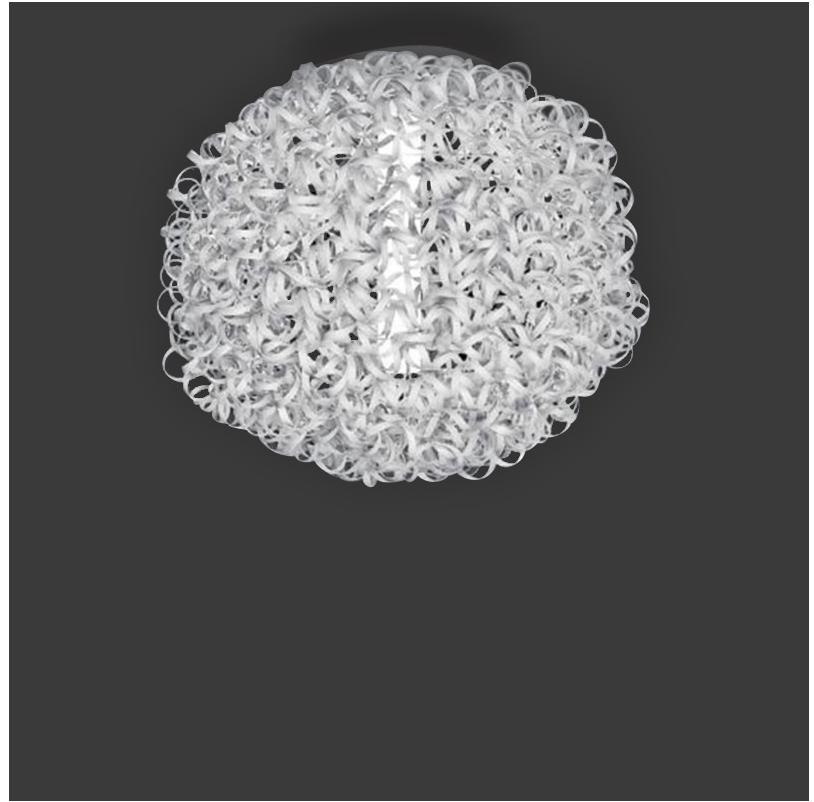

PROJECT
TYPE
SPECIFIER
QUANTITY
DATE

SALSOLA SURFACE

D42015-

base number   Finish
Options

1. To build a product code in our configurator select the specify button on the base model # product page
2. To build a manual product code on this datasheet choose from the options listed below in blue font and add the suffix to the base model #

GENERAL

Series: Salsola
Brand: Icone
Division: Design
Mounting Type: Surface
Mounting Location: Ceiling
Subcategory: Ambient

PHYSICAL

Shape: Abstract
Diameter (mm): 850
Diameter (in): 33 ⁷/₁₆
Height (mm): 850
Height (in): 33 ⁷/₁₆
Light Distribution: Omnidirectional
Fixture Finish: WHI / OBN
Fixture Material: Aluminum

ELECTRICAL

Number of Lamps: 1
Lamp Type: LED Retrofit
Lamp Shape: A19
Bulb Included: Bulb Not Included
Max. Wattage Per Lamp (W): 15
Lamp Base: E26
Input Voltage (V): 120
Upon Request: 277Vac / GU24

LED

OPTICAL

RATINGS AND CERTIFICATIONS

Certified By: Certified for North American Standards
IP rating: IP20

Ø850mm 33 ⁷/₁₆"