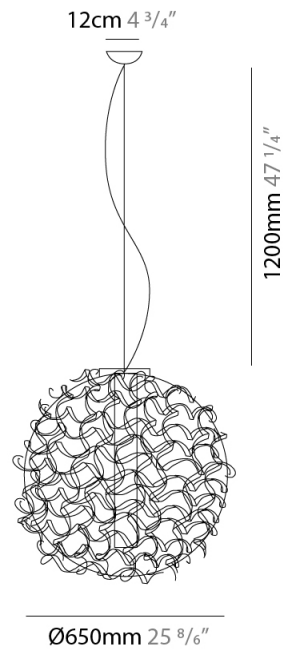

SALSOLA SUSPENSION

D41022-

base number   Finish
Options

1. To build a product code in our configurator select the specify button on the base model # product page
2. To build a manual product code on this datasheet choose from the options listed below in blue font and add the suffix to the base model #

GENERAL

Series: Salsola
Brand: Icone
Division: Design
Mounting Type: Suspension
Mounting Location: Ceiling
Subcategory: Ambient

PHYSICAL

Shape: Abstract
Diameter (mm): 650
Diameter (in): 25 ⁹/₁₆
Height (mm): 1200
Height (in): 47 ¹/₄
Light Distribution: Omnidirectional
Fixture Finish: WHI / OBN
Fixture Material: Aluminum

ELECTRICAL

Number of Lamps: 1
Lamp Type: LED Retrofit
Lamp Shape: A19
Bulb Included: Bulb Not Included
Max. Wattage Per Lamp (W): 15
Lamp Base: E26
Input Voltage (V): 120
Upon Request: 277Vac / GU24

LED

OPTICAL

RATINGS AND CERTIFICATIONS

Certified By: Certified for North American Standards
IP rating: IP20

PROJECT	_____
TYPE	_____
SPECIFIER	_____
QUANTITY	_____
DATE	_____