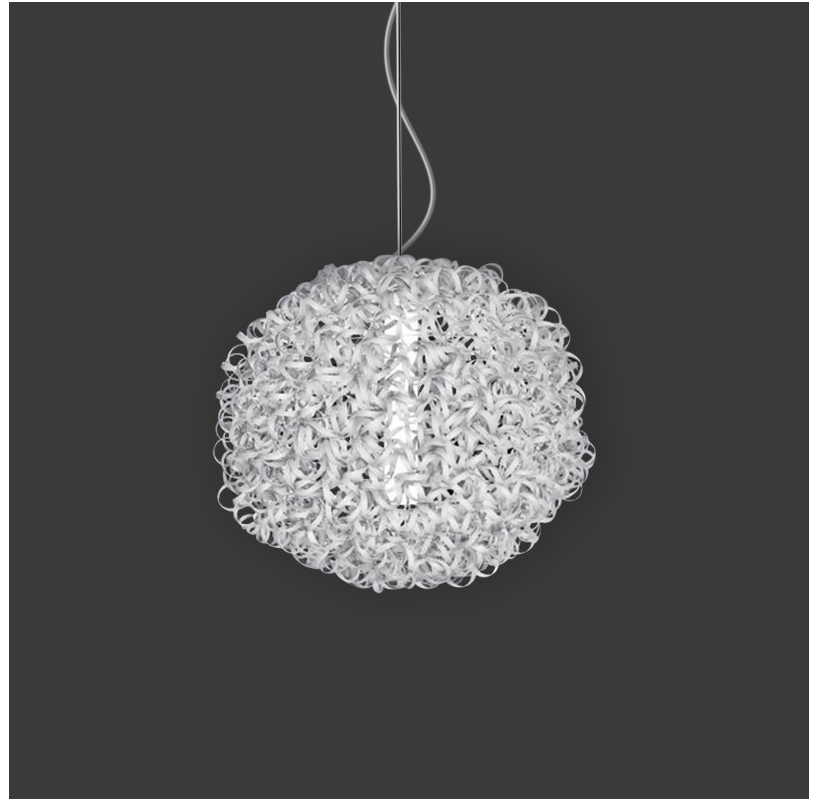

SALSOLA SUSPENSION

D41021-

base number   Finish
Options

1. To build a product code in our configurator select the specify button on the base model # product page
2. To build a manual product code on this datasheet choose from the options listed below in blue font and add the suffix to the base model #

GENERAL

Series: Salsola
Brand: Icone
Division: Design
Mounting Type: Suspension
Mounting Location: Ceiling
Subcategory: Ambient

PHYSICAL

Shape: Abstract
Diameter (mm): 480
Diameter (in): 18 ⁷/₈
Height (mm): 1200
Height (in): 47 ¹/₄
Light Distribution: Omnidirectional
Fixture Finish: WHI / OBN
Fixture Material: Aluminum

ELECTRICAL

Number of Lamps: 1
Lamp Type: LED Retrofit
Lamp Shape: A19
Bulb Included: Bulb Not Included
Max. Wattage Per Lamp (W): 15
Lamp Base: E26
Input Voltage (V): 120
Upon Request: 277Vac / GU214

LED

OPTICAL

RATINGS AND CERTIFICATIONS

Certified By: Certified for North American Standards
IP rating: IP20

PROJECT	_____
TYPE	_____
SPECIFIER	_____
QUANTITY	_____
DATE	_____