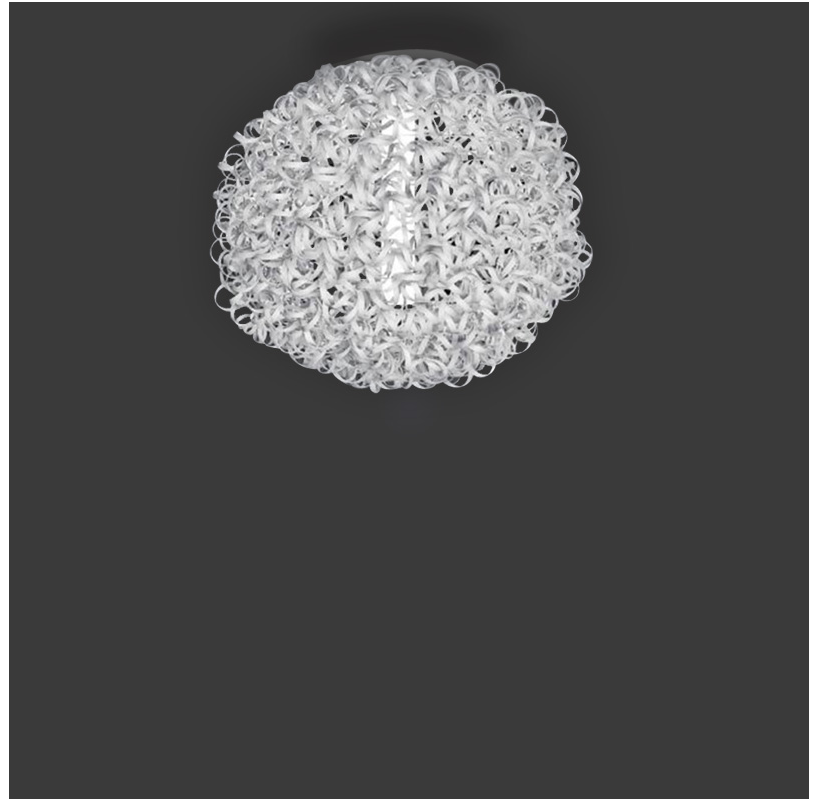

PROJECT
TYPE
SPECIFIER
QUANTITY
DATE

SALSOLA SURFACE

D42014-

base number   Finish
Options

1. To build a product code in our configurator select the specify button on the base model # product page
2. To build a manual product code on this datasheet choose from the options listed below in blue font and add the suffix to the base model #

GENERAL

Series: Salsola
Brand: Icone
Division: Design
Mounting Type: Surface
Mounting Location: Ceiling
Subcategory: Ambient

PHYSICAL

Shape: Abstract
Diameter (mm): 650
Diameter (in): 25 ⁹/₁₆
Height (mm): 650
Height (in): 25 ⁹/₁₆
Light Distribution: Omnidirectional
Fixture Finish: WHI / OBN
Fixture Material: Aluminum

ELECTRICAL

Number of Lamps: 1
Lamp Type: LED Retrofit
Lamp Shape: A19
Bulb Included: Bulb Not Included
Max. Wattage Per Lamp (W): 15
Lamp Base: E26
Input Voltage (V): 120
Upon Request: 277Vac / GU24

LED

OPTICAL

RATINGS AND CERTIFICATIONS

Certified By: Certified for North American Standards
IP rating: IP20

Ø650mm 25 ⁹/₁₆"