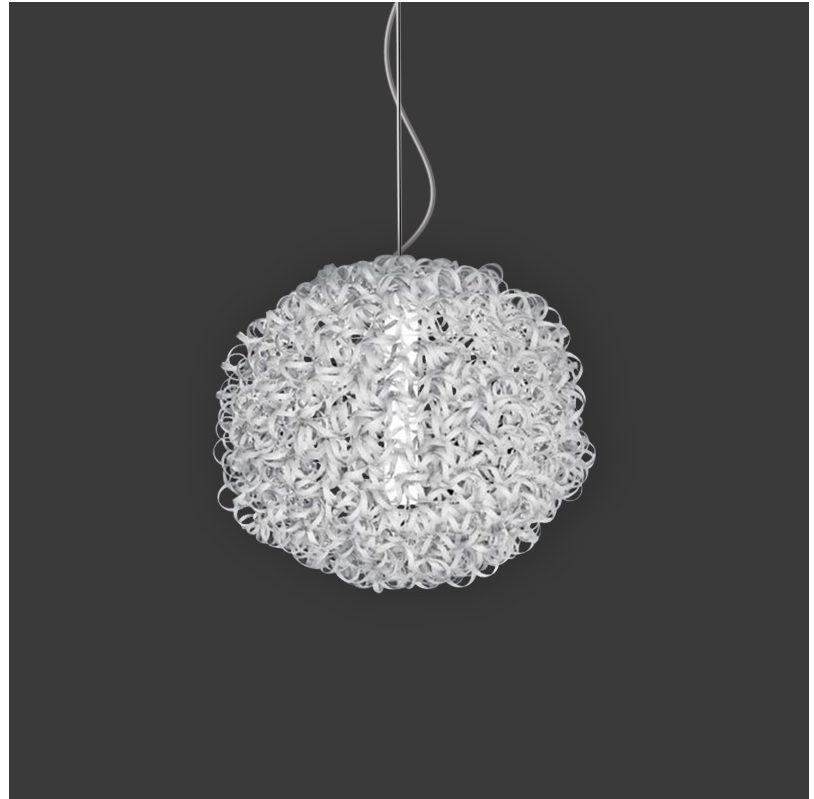

SALSOLA SUSPENSION

D41022-

base number   Finish
Options

1. To build a product code in our configurator select the specify button on the base model # product page
2. To build a manual product code on this datasheet choose from the options listed below in blue font and add the suffix to the base model #

GENERAL

Series: Salsola
Brand: Icone
Division: Design
Mounting Type: Suspension
Mounting Location: Ceiling
Subcategory: Ambient

PHYSICAL

Shape: Abstract
Diameter (mm): 650
Diameter (in): 25 ⁹/₁₆
Height (mm): 1200
Height (in): 47 ¹/₄
Light Distribution: Omnidirectional
Fixture Finish: WHI / OBN
Fixture Material: Aluminum

ELECTRICAL

Number of Lamps: 1
Lamp Type: LED Retrofit
Lamp Shape: A19
Bulb Included: Bulb Not Included
Max. Wattage Per Lamp (W): 15
Lamp Base: E26
Input Voltage (V): 120
Upon Request: 277Vac / GU24

LED

OPTICAL

RATINGS AND CERTIFICATIONS

Certified By: Certified for North American Standards
IP rating: IP20

PROJECT	_____
TYPE	_____
SPECIFIER	_____
QUANTITY	_____
DATE	_____