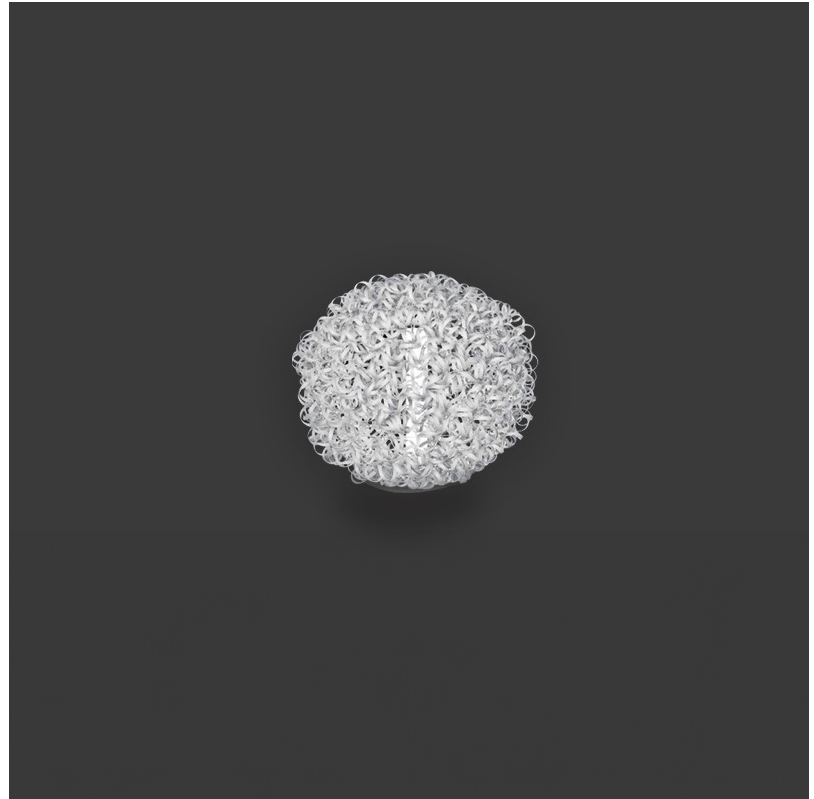

SALSOLA PORTABLE

E44010-

base number   Finish
Options

1. To build a product code in our configurator select the specify button on the base model # product page
2. To build a manual product code on this datasheet choose from the options listed below in blue font and add the suffix to the base model #

GENERAL

Series: Salsola
Brand: Icone
Division: Exterior
Mounting Type: Portable
Mounting Location: Floor
Subcategory: Ambient

PHYSICAL

Shape: Abstract
Diameter (mm): 480
Diameter (in): 18 ⁷/₈
Light Distribution: Omnidirectional
Fixture Finish: WHI / OBN
Fixture Material: Aluminum
Upon Request: Bolt Down

ELECTRICAL

Number of Lamps: 1
Lamp Type: LED Retrofit
Bulb Included: Bulb Not Included
Max. Wattage Per Lamp (W): 15
Lamp Base: E26
Input Voltage (V): 120
Upon Request: 277Vac / GU24

LED

OPTICAL

RATINGS AND CERTIFICATIONS

Certified By: Certified for North American Standards
IP rating: IP44

PROJECT	_____
TYPE	_____
SPECIFIER	_____
QUANTITY	_____
DATE	_____

Ø480mm 18 ⁷/₈"