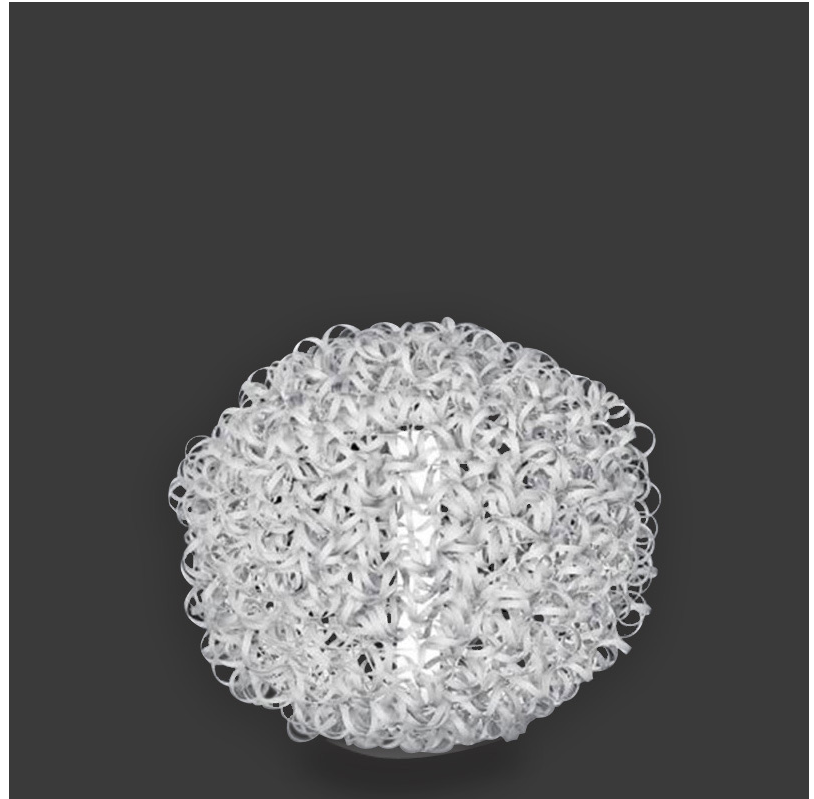

SALSOLA PORTABLE

E44012-

base number Finish
Options

1. To build a product code in our configurator select the specify button on the base model # product page
2. To build a manual product code on this datasheet choose from the options listed below in blue font and add the suffix to the base model #

GENERAL

Series: Salsola
Brand: Icone
Division: Exterior
Mounting Type: Portable
Mounting Location: Floor
Subcategory: Ambient

PHYSICAL

Shape: Abstract
Diameter (mm): 850
Diameter (in): 33 ⁷/₁₆
Light Distribution: Omnidirectional
Fixture Finish: WHI / OBN
Fixture Material: Aluminum
Upon Request: Bolt Down

ELECTRICAL

Number of Lamps: 1
Lamp Type: LED Retrofit
Bulb Included: Bulb Not Included
Max. Wattage Per Lamp (W): 15
Lamp Base: E26
Input Voltage (V): 120
Upon Request: 277Vac / GU24

LED

OPTICAL

RATINGS AND CERTIFICATIONS

Certified By: Certified for North American Standards
IP rating: IP44

PROJECT
TYPE
SPECIFIER
QUANTITY
DATE

Ø850mm 33 ⁷/₁₆"