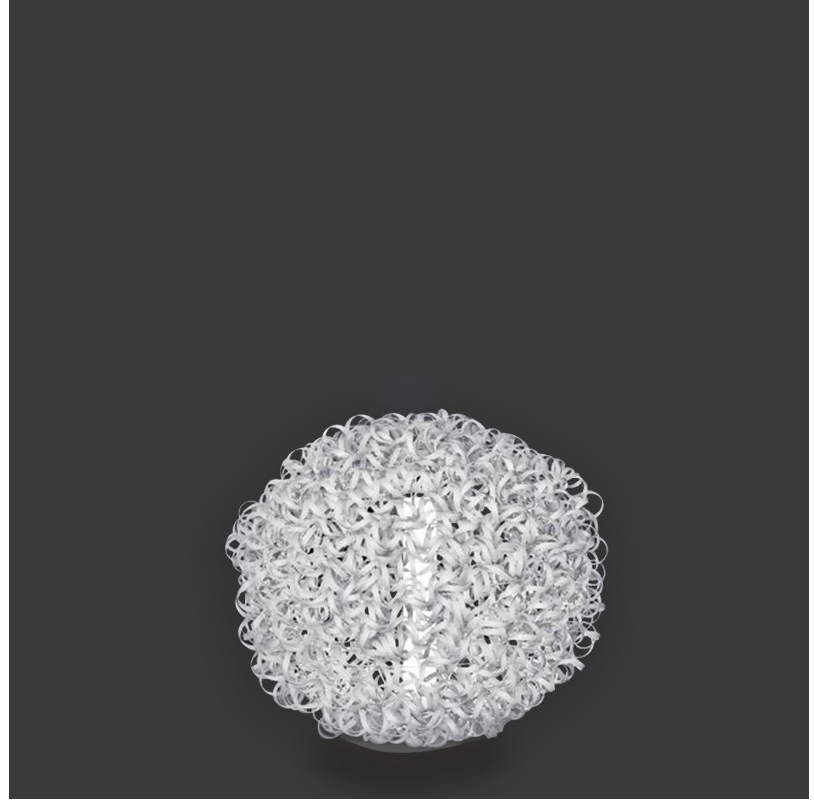

SALSOLA PORTABLE

E44011-

base number   Finish
Options

1. To build a product code in our configurator select the specify button on the base model # product page
2. To build a manual product code on this datasheet choose from the options listed below in blue font and add the suffix to the base model #

GENERAL

Series: Salsola
Brand: Icone
Division: Exterior
Mounting Type: Portable
Mounting Location: Floor
Subcategory: Ambient

PHYSICAL

Shape: Abstract
Diameter (mm): 650
Diameter (in): 25 ⁹/₁₆
Light Distribution: Omnidirectional
Fixture Finish: WHI / OBN
Fixture Material: Aluminum
Upon Request: Bolt Down

ELECTRICAL

Number of Lamps: 1
Lamp Type: LED Retrofit
Bulb Included: Bulb Not Included
Max. Wattage Per Lamp (W): 15
Lamp Base: E26
Input Voltage (V): 120
Upon Request: 277Vac / GU24

LED

OPTICAL

RATINGS AND CERTIFICATIONS

Certified By: Certified for North American Standards
IP rating: IP44

PROJECT
TYPE
SPECIFIER
QUANTITY
DATE

Ø650mm 25 ⁹/₁₆"