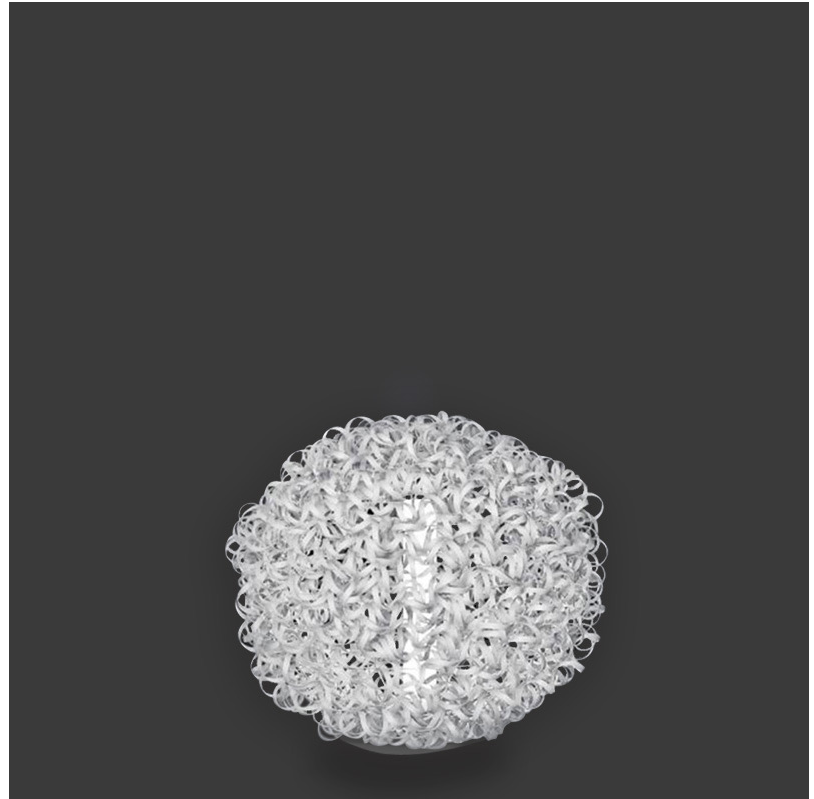

SALSOLA PORTABLE

E44011-

base number Finish
Options

1. To build a product code in our configurator select the specify button on the base model # product page
2. To build a manual product code on this datasheet choose from the options listed below in blue font and add the suffix to the base model #

GENERAL

Series: Salsola
Brand: Icone
Division: Exterior
Mounting Type: Portable
Mounting Location: Floor
Subcategory: Ambient

PHYSICAL

Shape: Abstract
Diameter (mm): 650
Diameter (in): 25 ⁹/₁₆
Light Distribution: Omnidirectional
Fixture Finish: WHI / OBN
Fixture Material: Aluminum
Upon Request: Bolt Down

ELECTRICAL

Number of Lamps: 1
Lamp Type: LED Retrofit
Bulb Included: Bulb Not Included
Max. Wattage Per Lamp (W): 15
Lamp Base: E26
Input Voltage (V): 120
Upon Request: 277Vac / GU24

LED

OPTICAL

RATINGS AND CERTIFICATIONS

Certified By: Certified for North American Standards
IP rating: IP44

PROJECT	_____
TYPE	_____
SPECIFIER	_____
QUANTITY	_____
DATE	_____

Ø650mm 25 ⁹/₁₆"