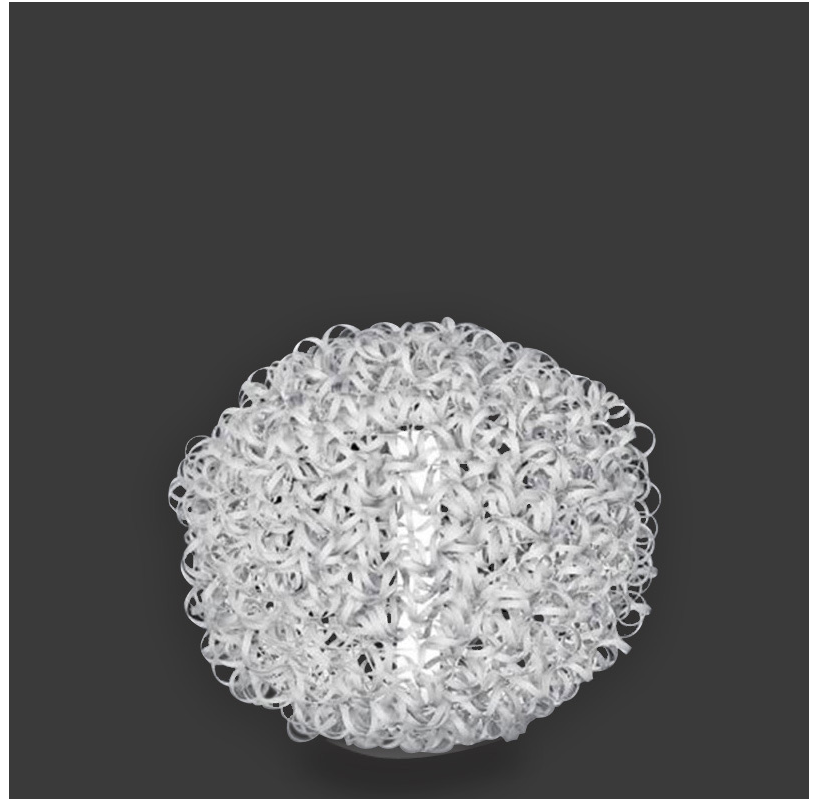

SALSOLA PORTABLE

E44012-

base number Finish
Options

1. To build a product code in our configurator select the specify button on the base model # product page
2. To build a manual product code on this datasheet choose from the options listed below in blue font and add the suffix to the base model #

GENERAL

Series: Salsola
Brand: Icone
Division: Exterior
Mounting Type: Portable
Mounting Location: Floor
Subcategory: Ambient

PHYSICAL

Shape: Abstract
Diameter (mm): 850
Diameter (in): 33 ⁷/₁₆
Light Distribution: Omnidirectional
Fixture Finish: WHI / OBN
Fixture Material: Aluminum
Upon Request: Bolt Down

ELECTRICAL

Number of Lamps: 1
Lamp Type: LED Retrofit
Bulb Included: Bulb Not Included
Max. Wattage Per Lamp (W): 15
Lamp Base: E26
Input Voltage (V): 120
Upon Request: 277Vac / GU24

LED

OPTICAL

RATINGS AND CERTIFICATIONS

Certified By: Certified for North American Standards
IP rating: IP44

PROJECT	_____
TYPE	_____
SPECIFIER	_____
QUANTITY	_____
DATE	_____

Ø850mm 33 ⁷/₁₆"